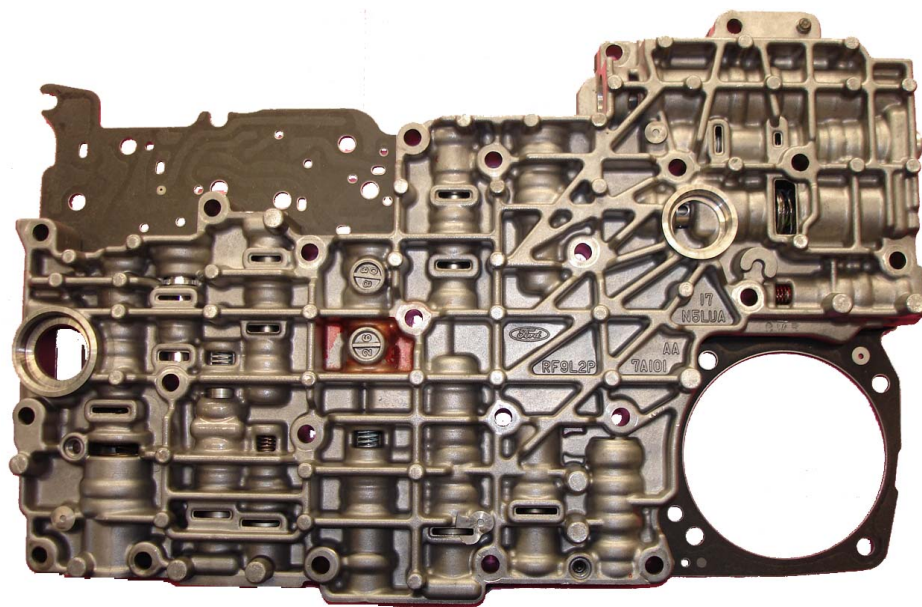

Remanufactured Valve Bodies

Central Valve Bodies

Built, Tested and In-Stock — 100% guaranteed

NEW PRODUCT

5R55S/W

2009 AND UP

CVB# FD-3326 – Casting RF9L2P

15551 S HWY 66
Claremore, OK 74017
(918) 341-0266