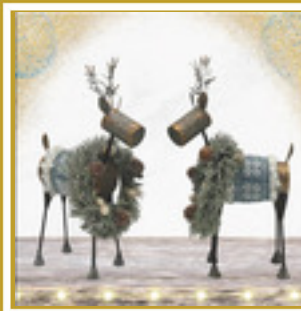

**\$75**

Item #	Order Name
W4M	22" Mixed Evergreen Gift Wreath

- \* Noble fir, incense cedar, berried juniper and faux holly berries
- \* Deluxe, red and gold snowflake bow
- \* Poly bag wrapped to retain moisture
- \* Guaranteed fresh delivery within the first two weeks after Thanksgiving
- \* Personalized gift message

**\$74**

Item #	Order Name
N7M	Cone Gift Basket

- \* A rustic willow basket filled with an assortment of large, medium, and small snowy pine cones. Basket is approximately 13 in. in diameter and 6 in. deep. Please note, actual basket style may vary due to availability. Delivery within the first two weeks after Thanksgiving.

**\$64**

Item #	Order Name
EGM	Evergreen Gift Set

- \* One 22 in. Mixed Evergreen Gift Wreath with red and gold snowflake bow
- \* Two stunning ten-foot cedar garlands
- \* Guaranteed fresh delivery within the first two weeks after Thanksgiving
- \* Personalized gift message

**\$141**

Item #	Order Name
R5M	Gold And Silver Gift Reindeer Set

- \* Elegant 10" metal, gold and silver reindeer set. Each reindeer features a charming blanket sweater and a snow dusted faux wreath. Perfect to add a touch of holiday cheer to any room.