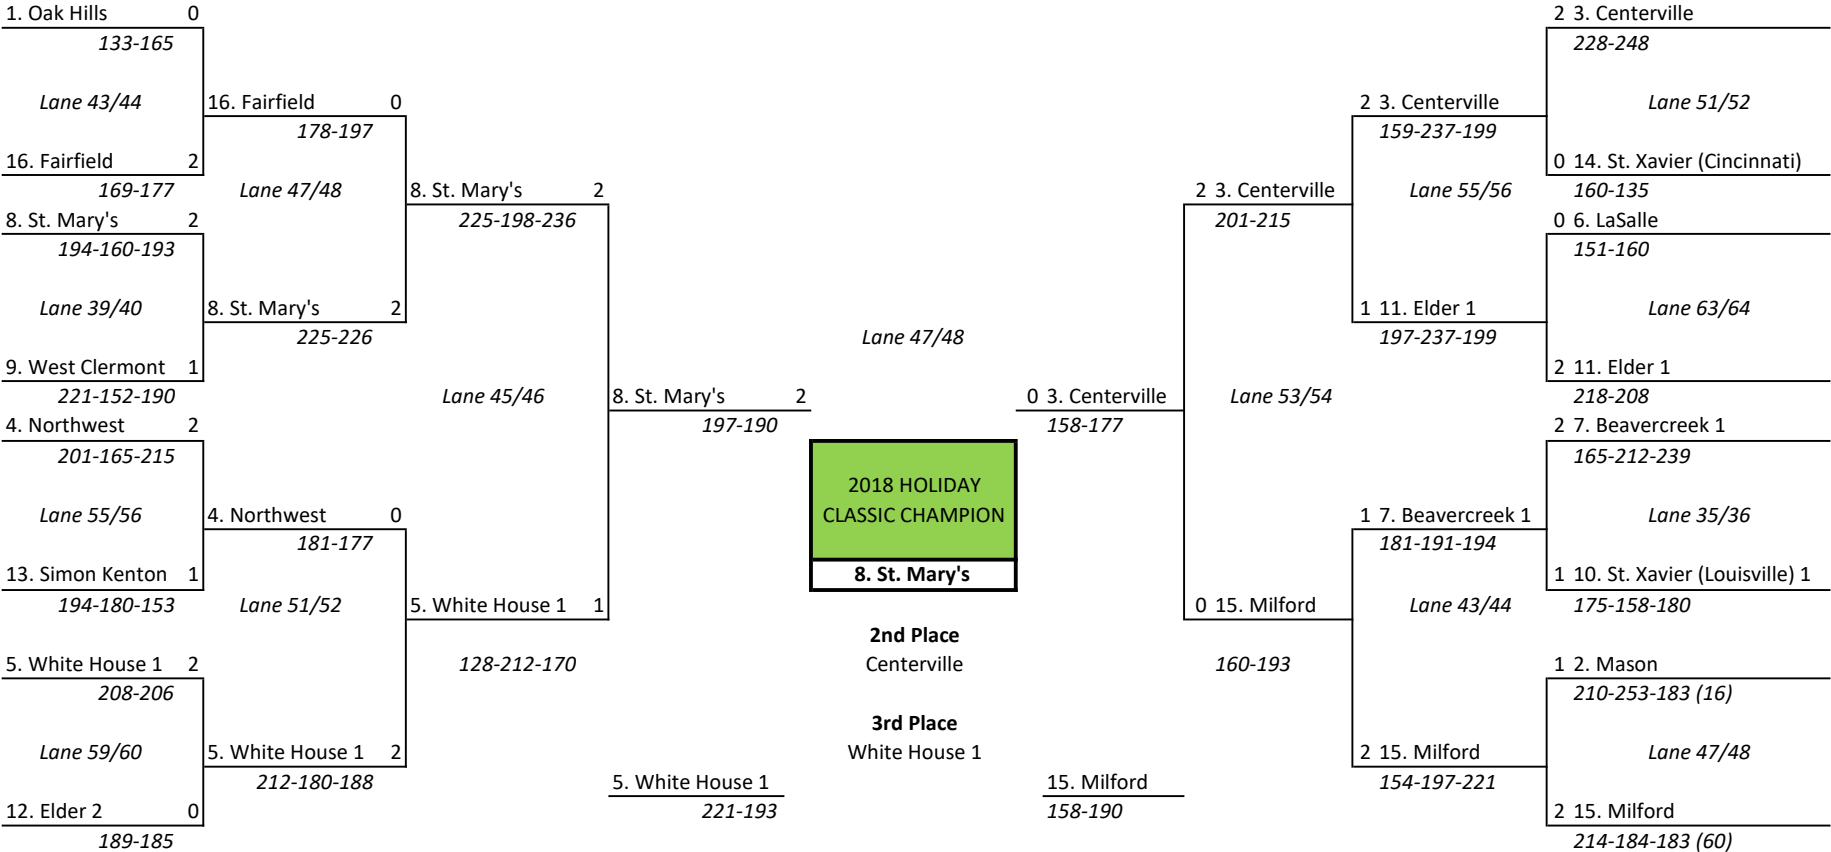

Holiday Classic Championship Bracket - Boys