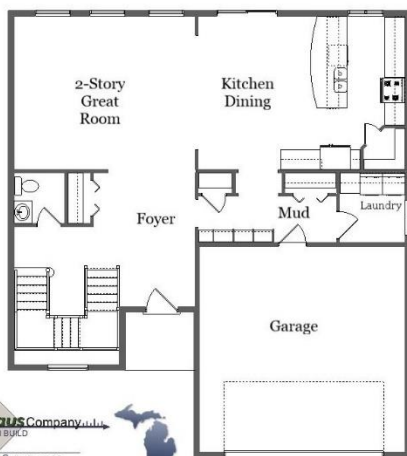

Your Land Your Style Your Home Your Way

Design + Build = Your Best Value

Affordable Value Lifestyle Design Series

The **Kraus** Company, LLC
DESIGN BUILD
248-972-5549

Troon II LS
2120 Sq.Ft.

Setting the New Standard