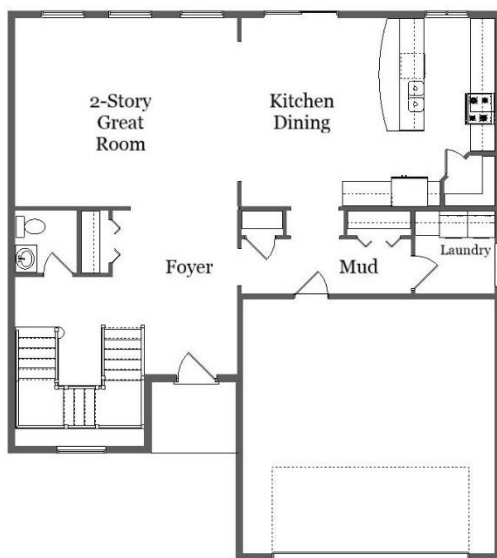

Your Land Your Style Your Home Your Way

Design + Build = Your Best Value

Affordable Value Lifestyle Design Series

www.krausbuild.com

The Kraus Company, LLC
DESIGN BUILD
248-972-5549

Troon LS
2125 Sq.Ft.

Copyright © 2020 Kraus Design Build
All Rights Reserved

Setting the New Standard

Your Land Your Style Your Home Your Way

Design + Build = Your Best Value

Affordable Value Lifestyle Design Series

The **Kraus** Company, LLC
DESIGN BUILD
248-972-5549

Troon II LS
2120 Sq.Ft.