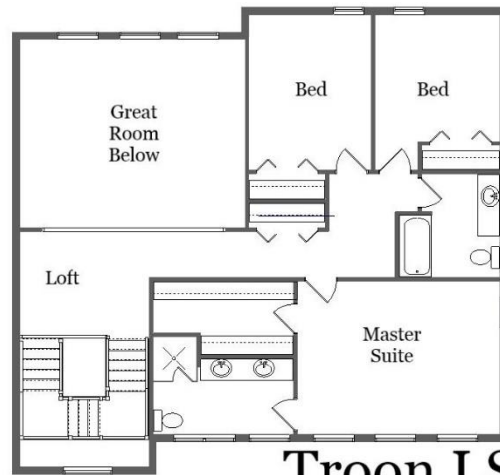

Your Land Your Style Your Home Your Way

Design + Build = Your Best Value

Affordable Value Lifestyle Design Series

www.krausbuild.com

The Kraus Company, LLC
DESIGN BUILD
248-972-5549

Troon LS
2125 Sq.Ft.

Copyright © 2020 Kraus Design Build
All Rights Reserved

Setting the New Standard

Your Land Your Style Your Home Your Way

Design + Build = Your Best Value

Affordable Value Lifestyle Design Series

The **Kraus** Company, LLC
DESIGN BUILD
248-972-5549

Troon II LS
2120 Sq.Ft.