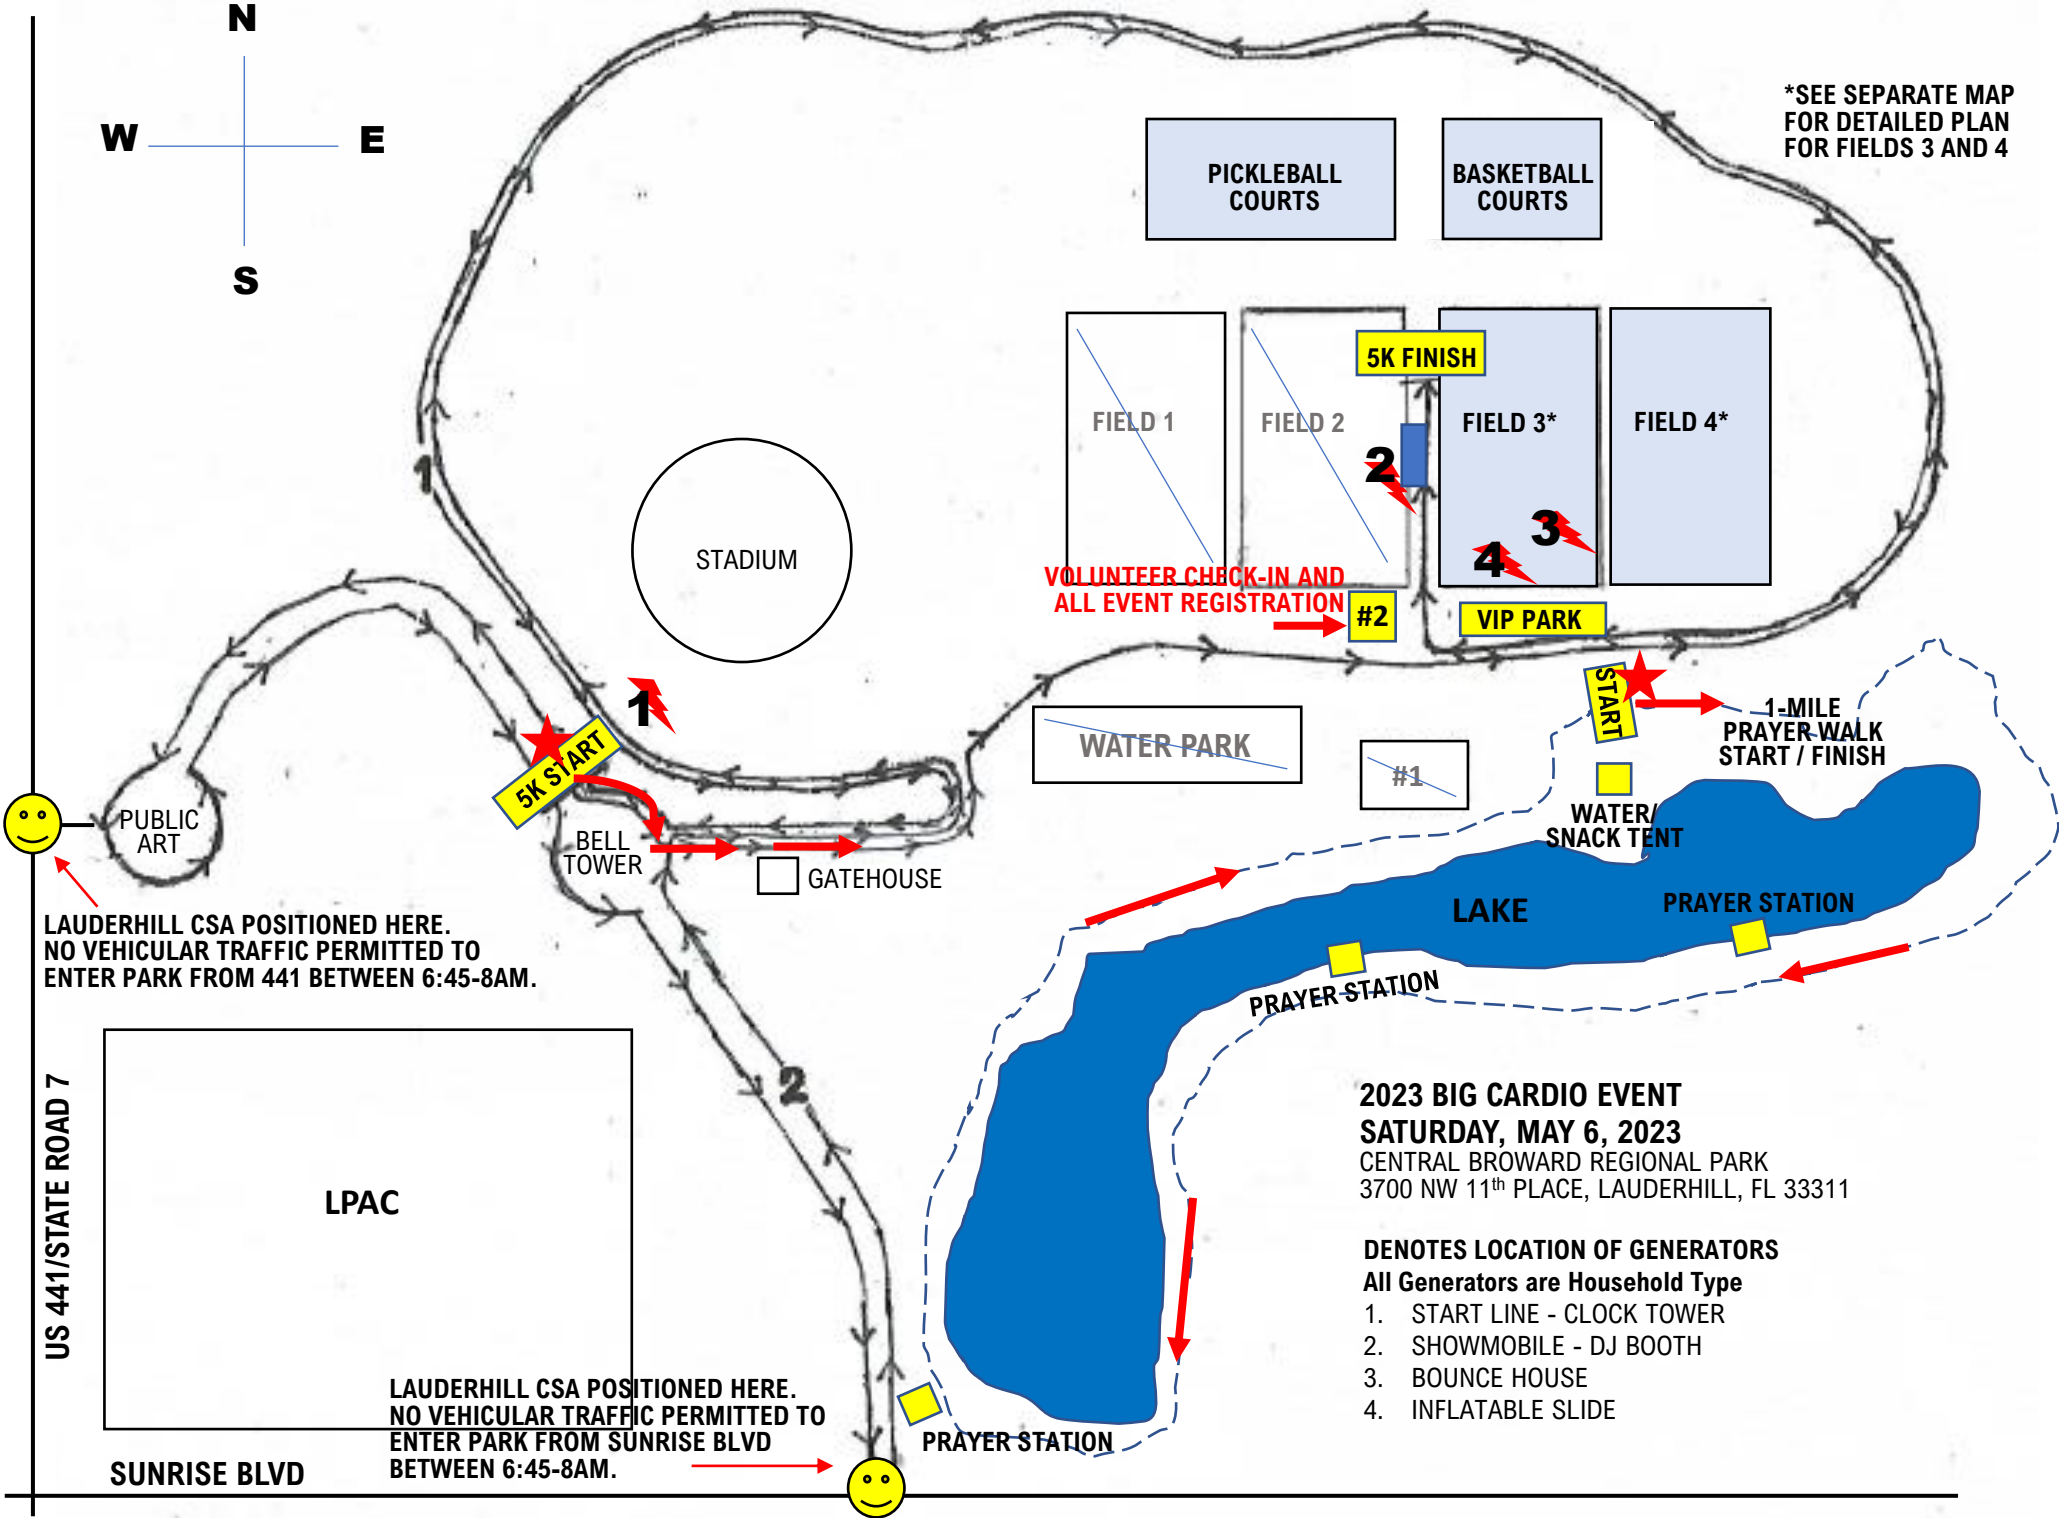

*SEE SEPARATE MAP FOR DETAILED PLAN FOR FIELDS 3 AND 4

LAUDERHILL CSA POSITIONED HERE. NO VEHICULAR TRAFFIC PERMITTED TO ENTER PARK FROM 441 BETWEEN 6:45-8AM.

LAUDERHILL CSA POSITIONED HERE. NO VEHICULAR TRAFFIC PERMITTED TO ENTER PARK FROM SUNRISE BLVD BETWEEN 6:45-8AM.

2023 BIG CARDIO EVENT
SATURDAY, MAY 6, 2023
CENTRAL BROWARD REGIONAL PARK
3700 NW 11th PLACE, LAUDERHILL, FL 33311

- DENOTES LOCATION OF GENERATORS**
All Generators are Household Type
1. START LINE - CLOCK TOWER
 2. SHOWMOBILE - DJ BOOTH
 3. BOUNCE HOUSE
 4. INFLATABLE SLIDE

FIELD 3*

FIELD 4*

5K FINISH

VOLUNTEER CHECK-IN AND ALL EVENT REGISTRATION

VIP PARK

START

1-MILE PRAYER-WALK START / FINISH

WATER/SNACK TENT

LAKE

PRAYER STATION

PRAYER STATION

PRAYER STATION

BELL TOWER

GATEHOUSE

WATER PARK

PUBLIC ART