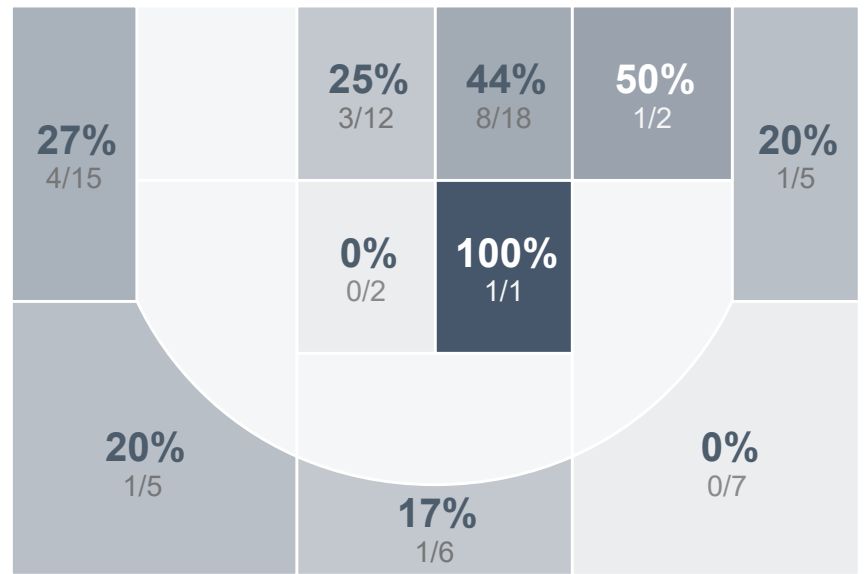

Girls' Varsity Basketball - New