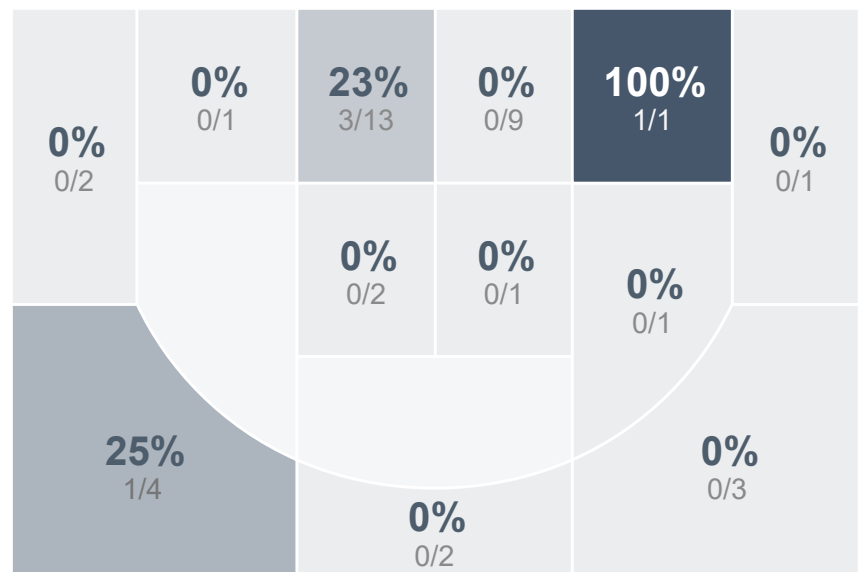

Williston High School