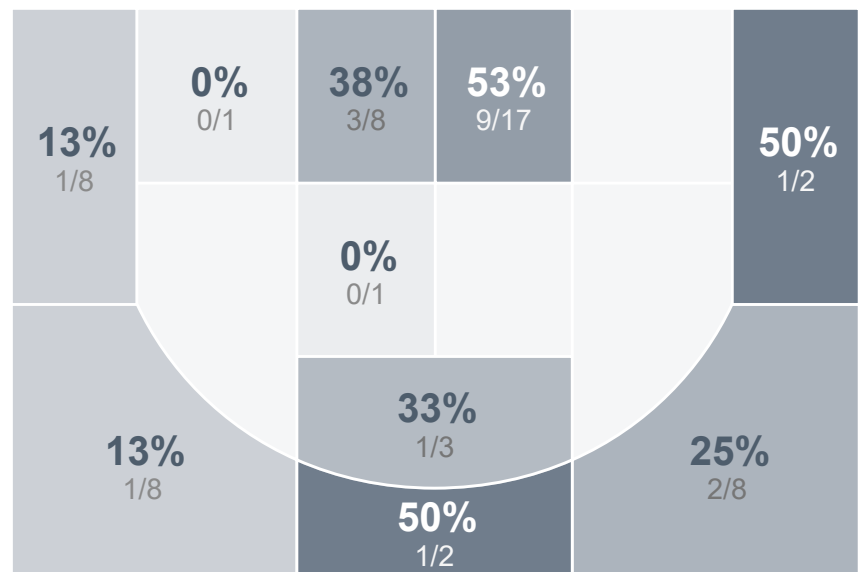

Box Score Report

BHS @ Bismarck Century - Jan 7, 2020 - L 49-53

Period Stats

Team	1	2	Final
BHS	26	23	49
CHS	23	30	53

Team Stats

	BHS	CHS
Field Goal %	33.3%	32.8%
Effective Field Goal %	36.8%	37.9%
2FG Made/Attempted	15/43	13/30
2FG%	34.9%	43.3%
3FG Made/Attempted	4/14	6/28
3FG%	28.6%	21.4%
FT Made/Attempted	7/8	9/17
Free Throw Percentage	87.5%	52.9%
Points Per Possession	0.66	0.73
Transition Points	7	2
Points Off Turnovers	22	20
Second Chance Points	6	18
Points in the Paint	28	24
Offensive Rebounds	9	25
Defense Rebounds	15	24
Assists	6	11
Deflections	11	9
Steals	9	11
Blocks	4	6
Turnovers	23	32
Personal Fouls	18	14
Charges Taken	2	0

Run Graph

Girls Varsity Basketball

Bismarck Century High School

Girls Varsity Basketball's Player Stats

Name	Pts	FG	3FG	FT	+/-	MINS	OREB	DREB	AST	DEFL	STL	BLK	TO	FOUL	CHG
#1 Katie Greff	5	2/4	1/1	0/0	- 13	14	2	0	0	1	0	0	0	0	0
#2 Sydney Gerving	4	2/2	0/0	0/0	- 2	14	0	0	0	0	0	0	1	2	0
#3 Elle Hill	6	2/5	0/0	2/2	+ 12	21	3	1	1	0	0	1	2	5	0
#5 Mandie Picard	0	0/2	0/1	0/0	- 5	20	0	2	2	1	0	1	5	2	2
#10 Anna Schmid	0	0/3	0/1	0/0	- 11	11	0	0	0	0	1	0	3	0	0
#11 Miyah Holzworth	0	0/4	0/1	0/0	+ 5	17	0	0	0	2	3	1	0	1	0
#22 Jilee Golus	17	6/20	2/9	3/3	+ 10	23	0	4	0	2	1	0	2	4	0
#23 Payton Gerving	7	3/8	1/1	0/1	- 3	25	0	1	0	5	3	0	4	0	0
#24 Peyton Neumiller	8	4/7	0/0	0/0	- 2	24	2	3	2	0	1	1	3	3	0
#33 Halle Wetsch	2	0/1	0/0	2/2	- 7	15	0	2	1	0	0	0	2	1	0
#34 Gracie Ryckman	0	0/1	0/0	0/0	- 4	8	0	1	0	0	0	0	1	0	0