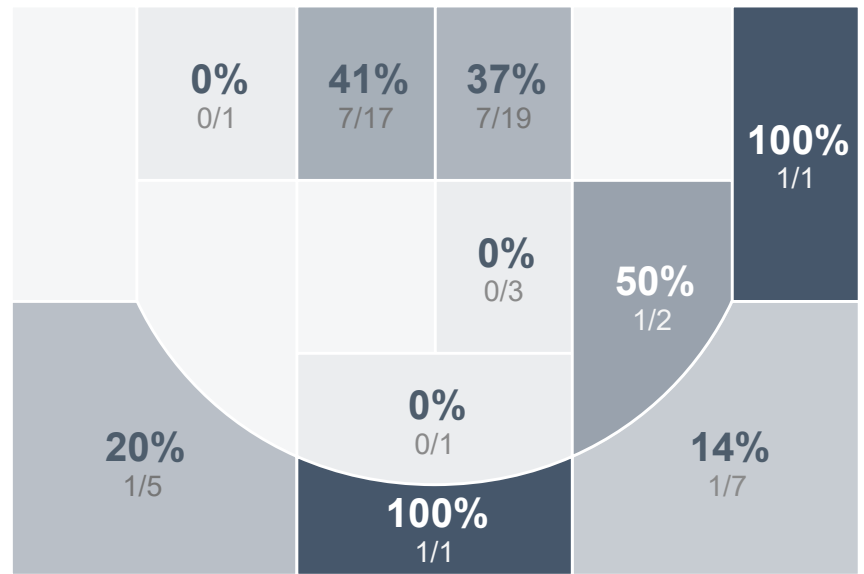

Girls Varsity Basketball