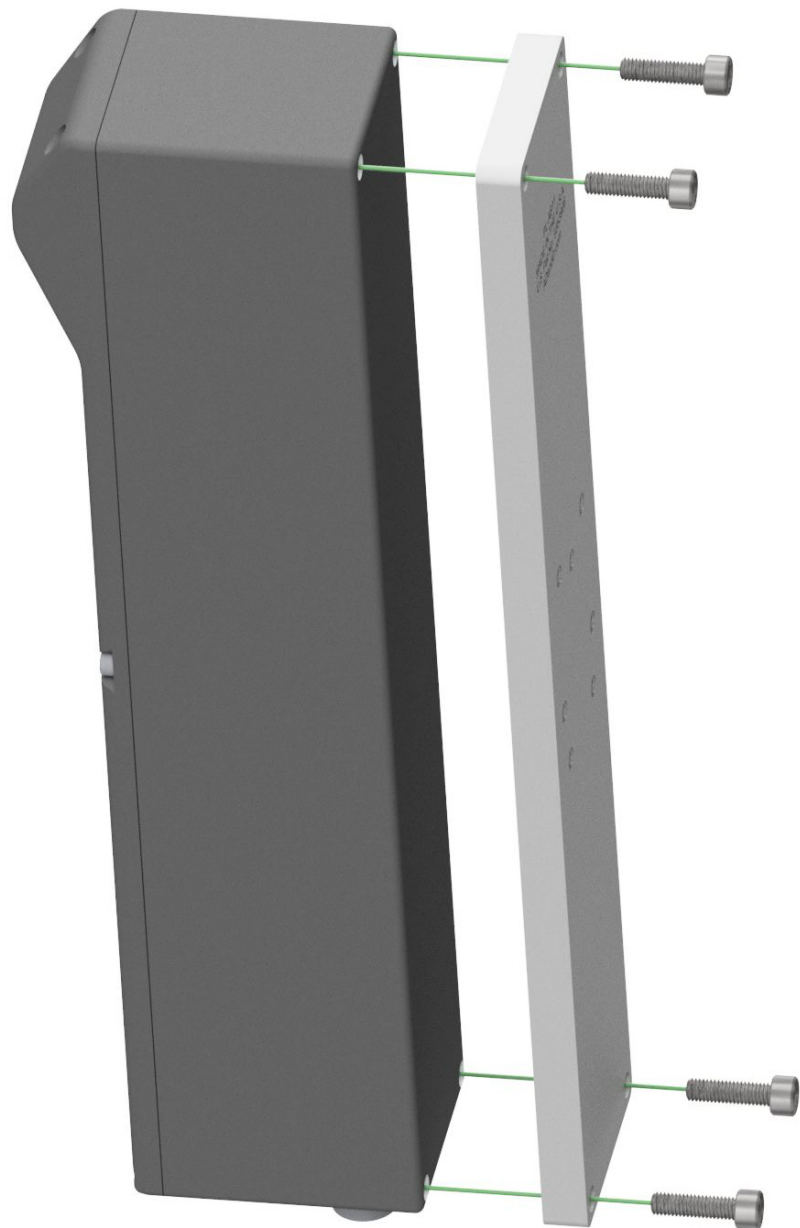

ADandD P/N PL-AB11

Mounting for LMI Gocator 2370

Mounts with included (4) S.H.C.S. - M5-0.8mm X 18mm 18-8SS

## Sample Setup Application