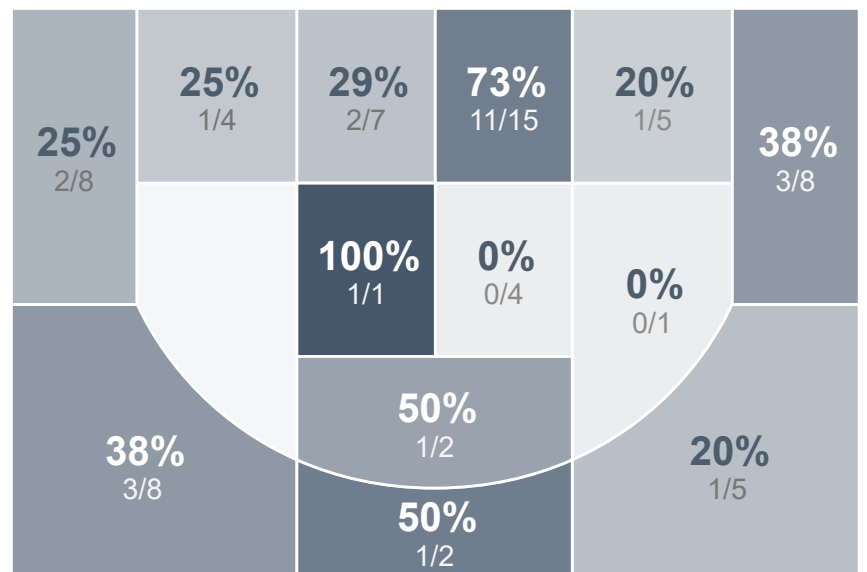

Bismarck High School