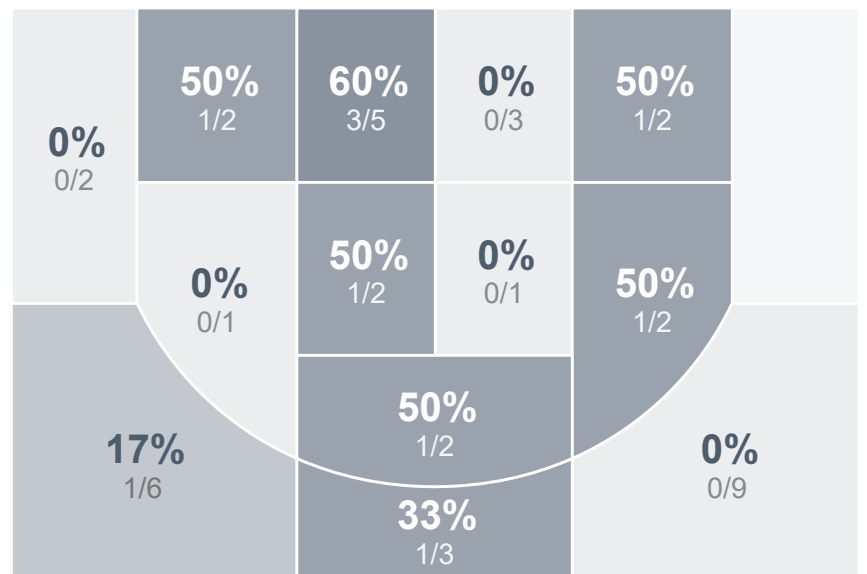

Girls' Varsity Basketball