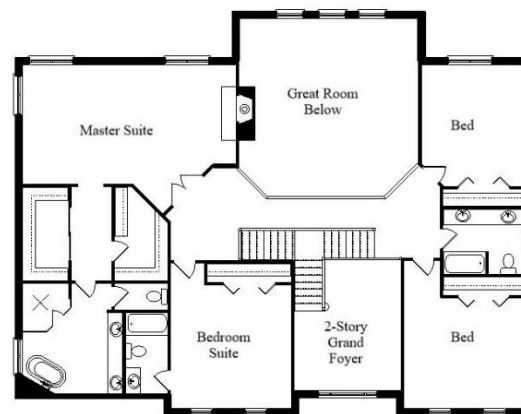

Your Land Your Style Your Home Your Way  
Design + Build = Your Best Value

The Andover  
4300 Sq.Ft.

Copyright © 1987-2022 Kraus Design Build  
All Rights Reserved

The **Kraus** Company  
DESIGN BUILD

248-972-5549