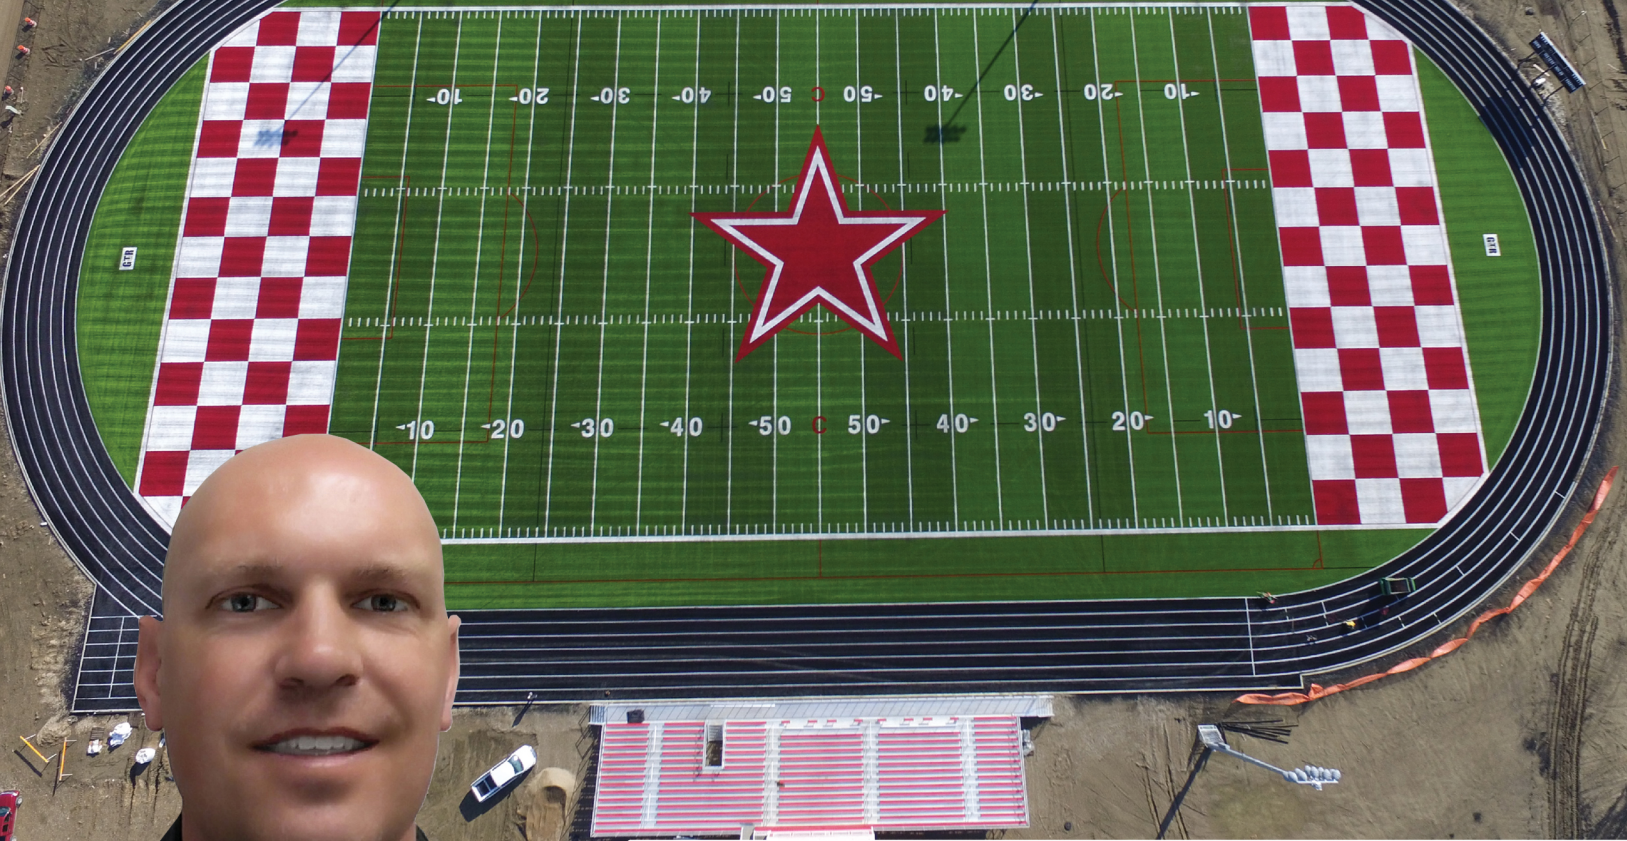

VICTORIA PARK

RICH BOHNE

DIRECTOR OF COMMUNITY SERVICES
TOWN OF RAYMOND, ALBERTA, CANADA

"WORKING WITH GTR WAS A REAL PLEASURE FROM START TO FINISH.

THEIR COMMUNICATION AND ATTENTION TO DETAIL IS SECOND TO NONE.

JACQUES AND HIS CREW WERE METICULOUS IN KEEPING THE AREA CLEAN DURING INSTALLATION AND WENT THE EXTRA MILE TO MAKE OUR FIELD EVEN BETTER THAN WHAT WE DREAMED!"