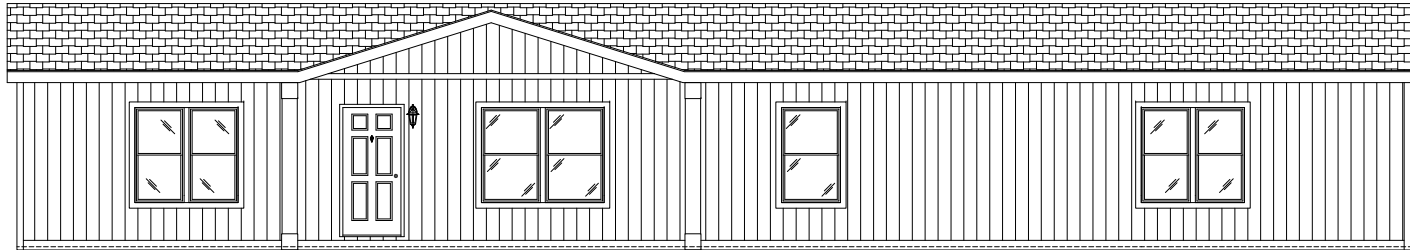

*SCHULT FWK 2872*

*26'-8" x 72'-0"*

*APPROX. 1,920 SQ. FT.*

*FRONT SIDEWALL W/ NOMINAL 20'-0" DORMER*

*FRONT ENDWALL*