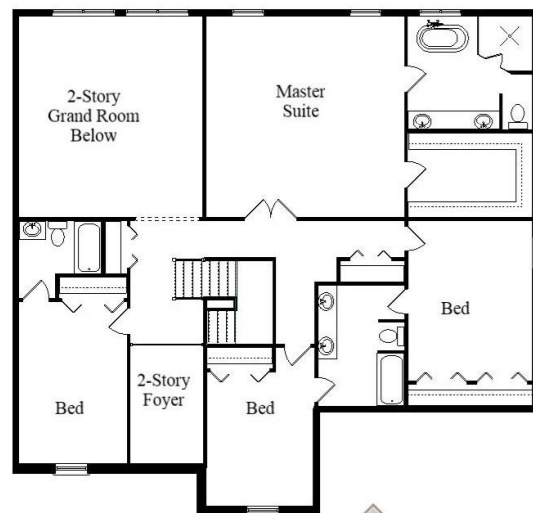

Your Land Your Style Your Home Your Way

Design + Build = Your Best Value

We Will
Customize
to Meet Your Needs

Woodland 50
3250 Sq.Ft.

The **Kraus** Company
DESIGN BUILD

248-972-5549

Copyright © 2019 Kraus Design Build
All Rights Reserved