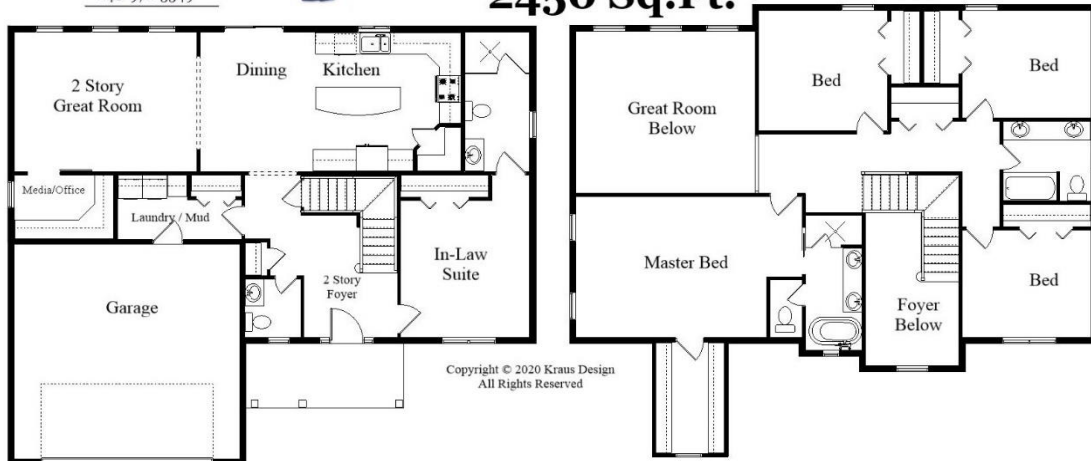

The **Kraus** Company
DESIGN BUILD
248-972-5549

The Rockhaven MG-LS

2450 Sq.Ft.