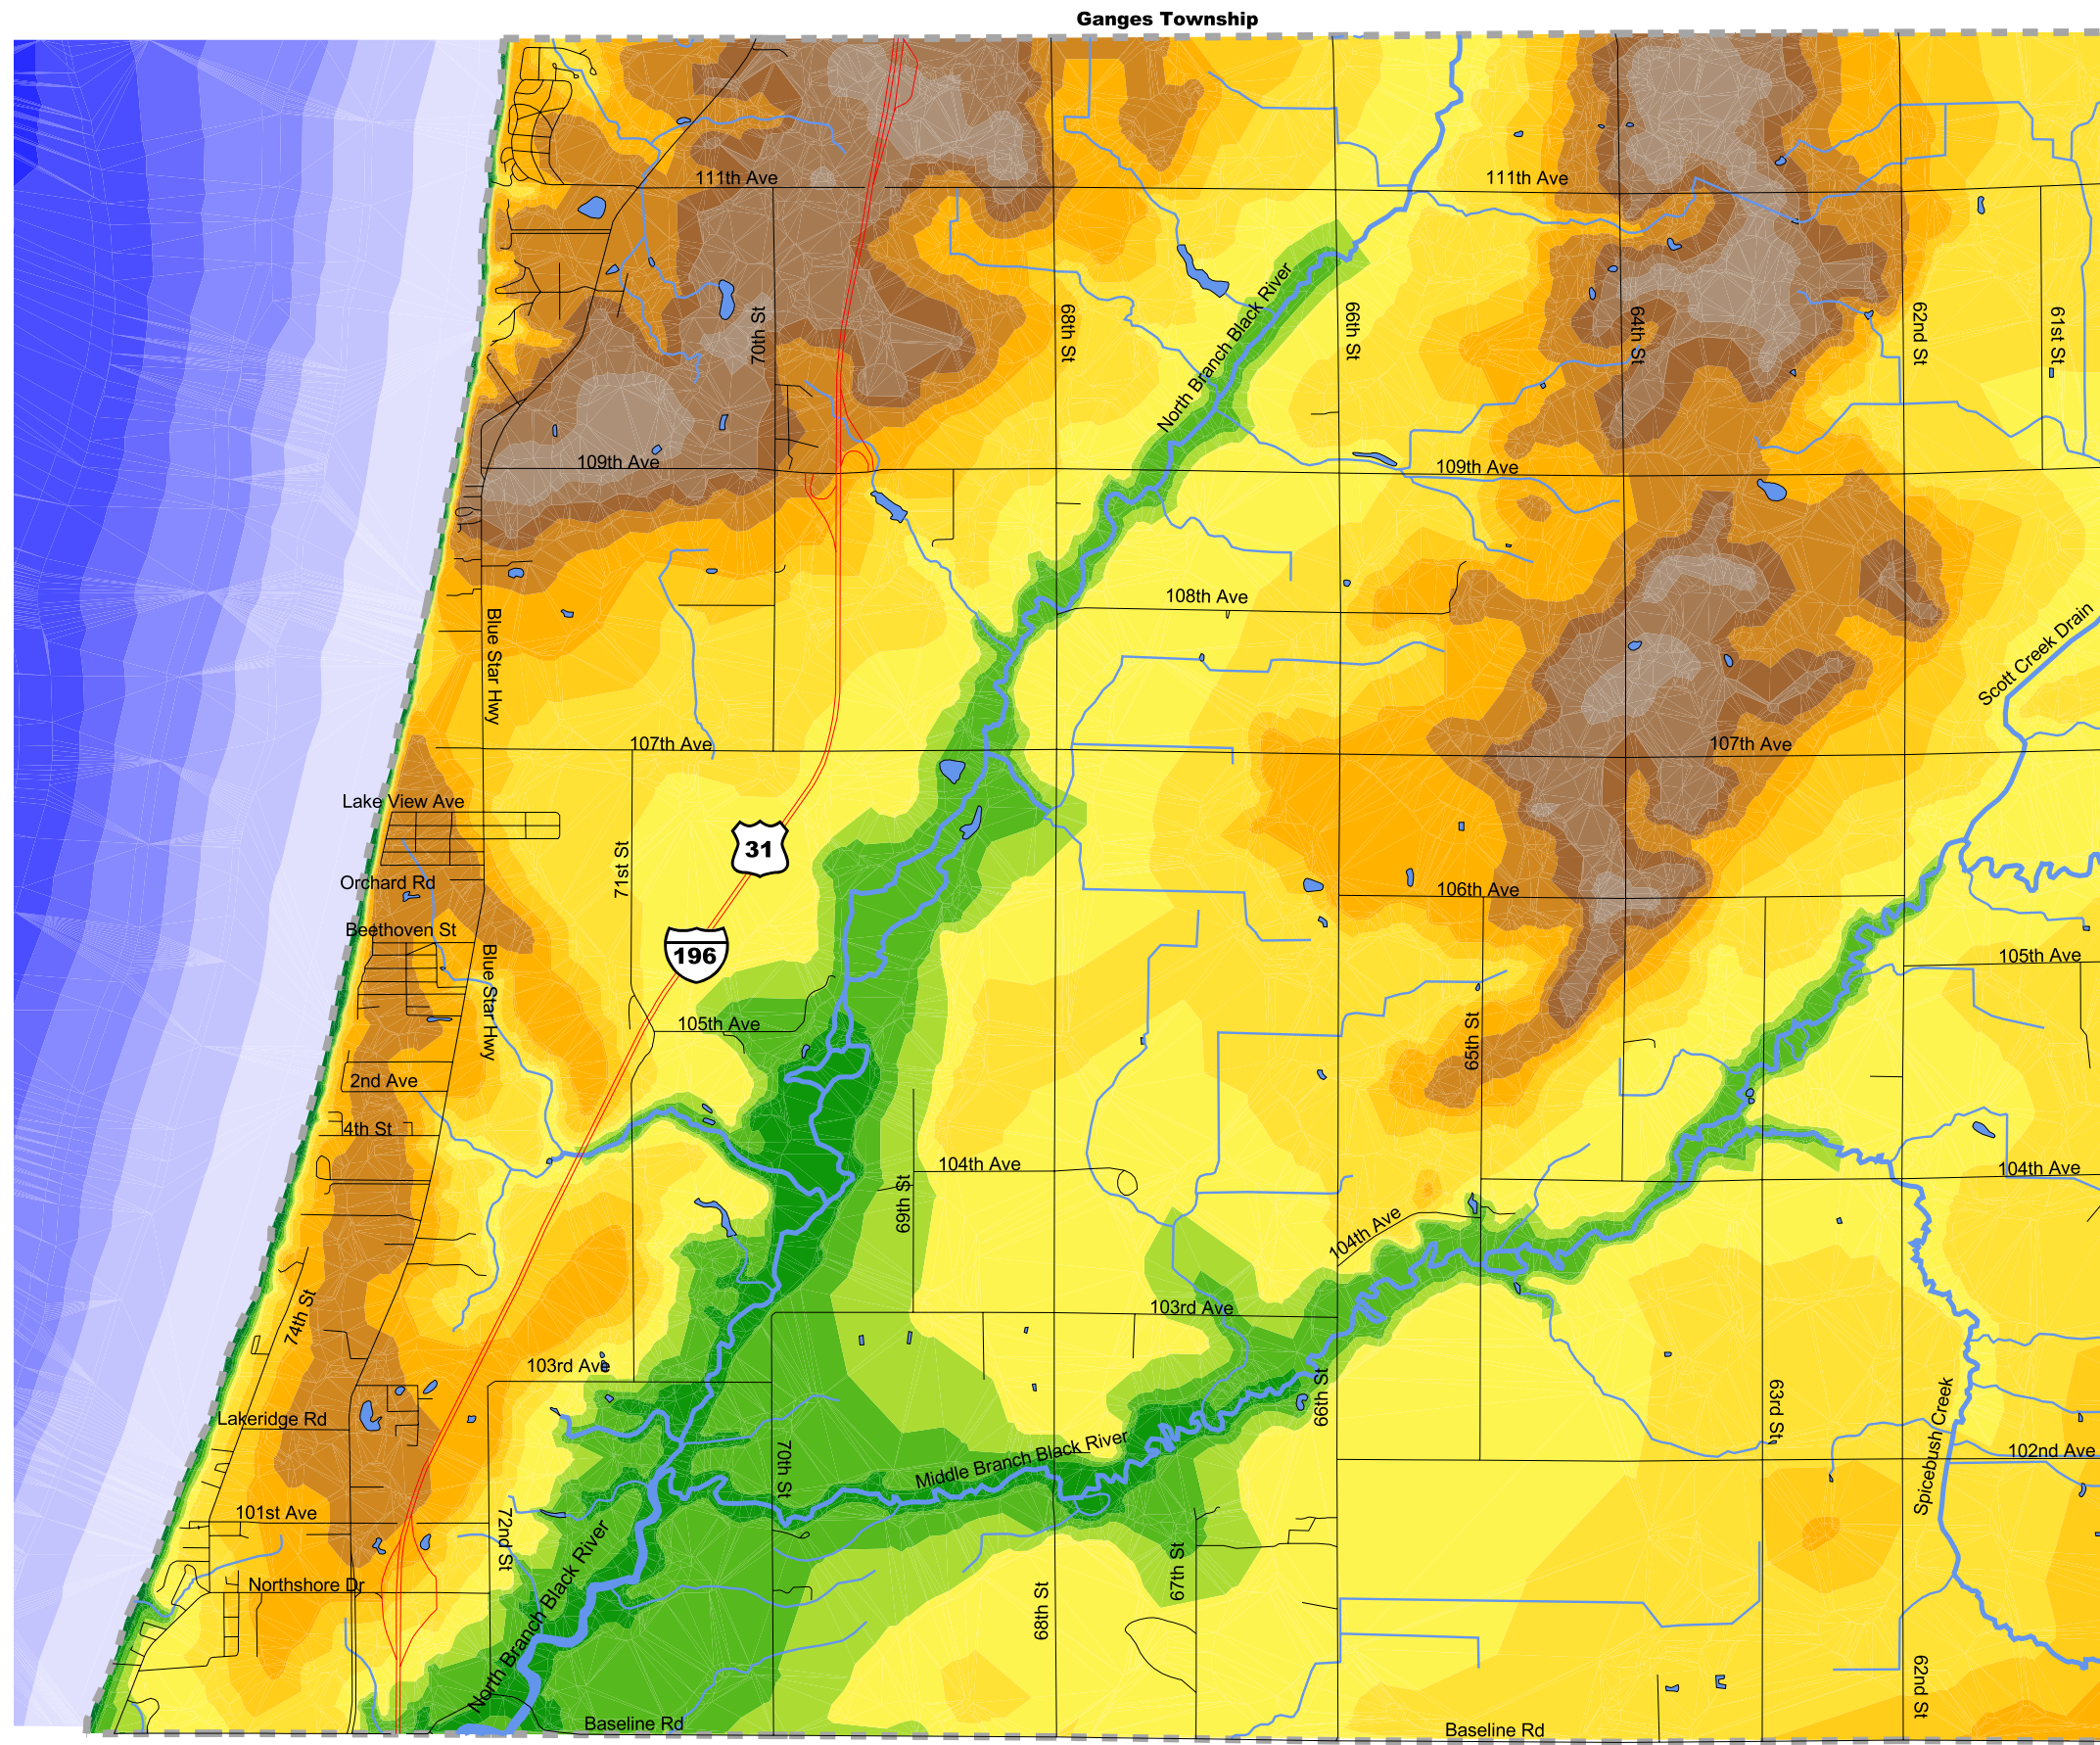

# Casco Township Topography

Allegan County, Michigan  
May 9, 2005

Data Sources:  
Base - State of Michigan Center for Geographic Information (CGI) Michigan Framework