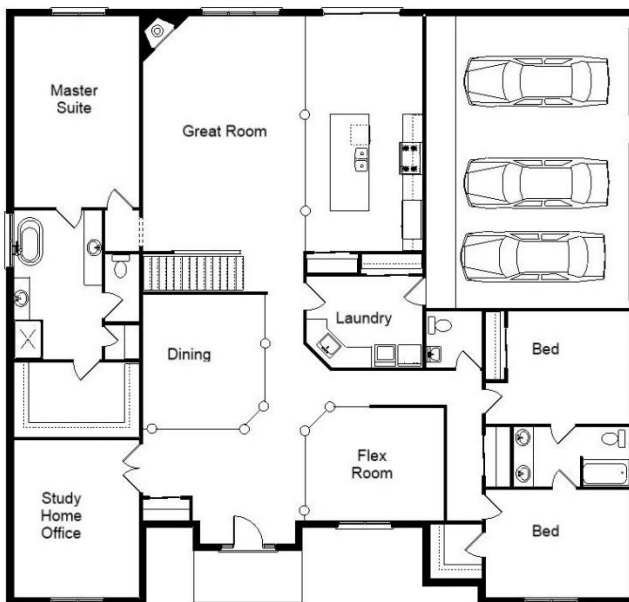

Your Land Your Style Your Home Your Way

Design + Build = Your Best Value

www.krausbuild.com

The Holden Manor
3115 sq.ft.

Copyright © 2019 Kraus Design
All Rights Reserved

The **Kraus** Company
DESIGN BUILD