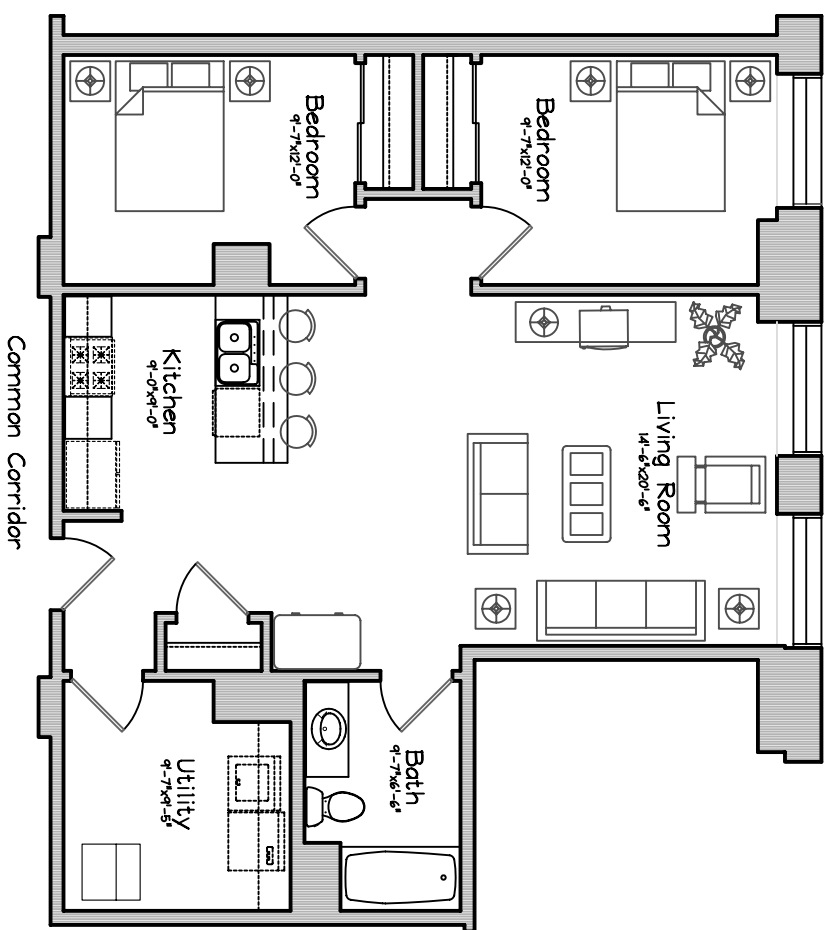

PLANKINTON LOFT APARTMENTS - 5th FLOOR

Courtyard View

Unit #502 = 955 sq ft
Two Bedroom, 1 Bath

Scale : 1/8" = 1'-0"

Square Footage taken from center of corridor/party walls to exterior of furred walls.