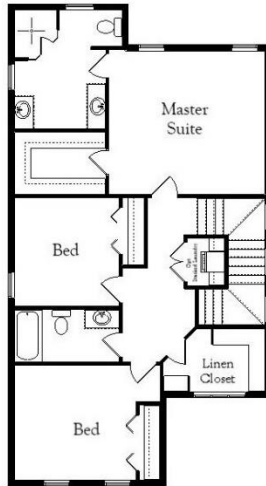

# Your Land Your Style Your Home Your Way

Design + Build = Your Best Value

Value Engineered for Unique Affordability

[www.krausbuild.com](http://www.krausbuild.com)

In-Town 4045 D LS  
1975 Sq.Ft.  
Multi Generation