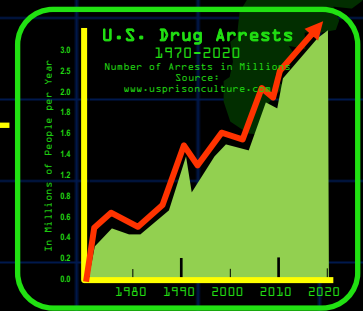

1952 + 70 Years (10 Sabbath Cycles of 7 Years) = 2022