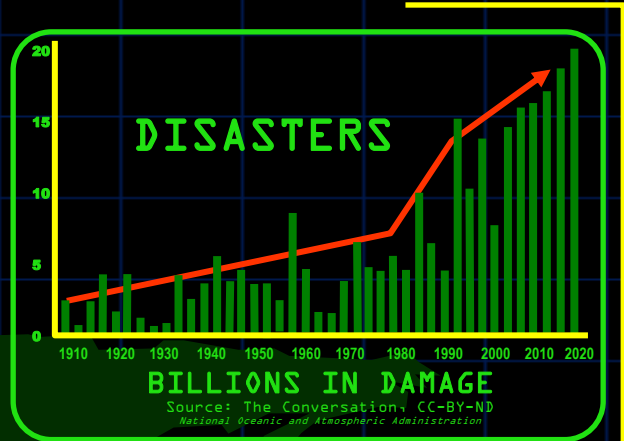

RAPTURE RADAR PROPHETIC VITAL SIGNS

3 MAJOR END TIMES FACTORS BEING MONITORED FOR JESUS' RETURN

The purpose of this illustration is to depict how 3 Factors will determine when the Rapture of the Church will occur and the 2nd Coming of Jesus will come to pass. It is depicted in a Military Radar Motif in how the 3 Prophetic Factors, of the Temple, City and Nation dealing with Israel will cause the World to hone-in on this Synchronicity. What occurs to these 3 Prophetic Factors will affect the entire World. Thus, the Rapture 'Radar' Vital Signs. The Day and the Year of the Rapture is unknowable, 100%. These Reasons below are one's personal best Educated Guesses. One is not claiming to 'Know' the exact Year, Month, Day of the Rapture. Jesus and the Apostles admonished the Body of Christ to 'Keep the Watch'. That is to be looking for Jesus' Return in every Generation. The Watch is to Encourage the Body by speaking of the Rapture as it is called the Blessed Hope. The Rapture is a Rescue Mission. It is an Escape, the Great Escape from this 'Prison Planet' that is about to be Judged and go under Lock-Down. A lot of Watchers would agree though, that the World has entered the Rapture Zone or 'Season'. And with that urgency, one is 'Scoping-Out' the Clues as they become more Precises and Focused.

LAMECH 777TH YEAR CODE - IN 5TH YEAR

1. Nation Restored in 194-7
2. Jerusalem Restored 196-7
3. Jerusalem Capital 201-7

777 + 5 Years = 782 or as 5782 (2022/23)

OLIVET DISCOURSE CODE

1. Order of Destruction
1. Temple
  2. City Jerusalem
  3. Nation Israel

1. Order of Restoration
1. Nation Israel
  2. City Jerusalem
  3. Temple

© Composition and Some Graphics by
LUIS B. VEGA
vegapost@hotmail.com
www.PostScripts.org
FOR ILLUSTRATION PURPOSES ONLY