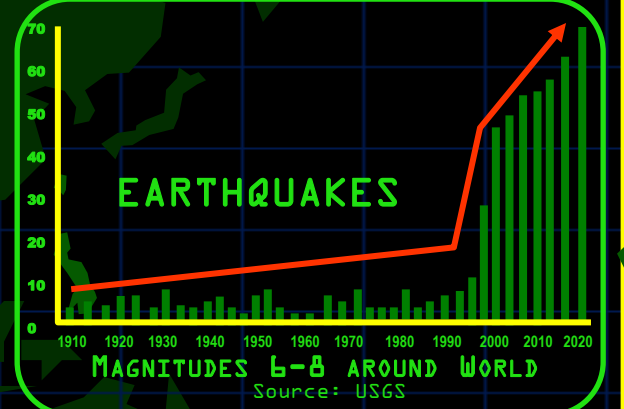

RAPTURE RADAR PROPHETIC VITAL SIGNS

3 MAJOR END TIMES FACTORS BEING MONITORED FOR JESUS' RETURN

The purpose of this illustration is to depict how 3 Factors will determine when the Rapture of the Church will occur and the 2nd Coming of Jesus will come to pass. It is depicted in a Military Radar Motif in how the 3 Prophetic Factors, of the Temple, City and Nation dealing with Israel will cause the World to hone-in on this Synchronicity. What occurs to these 3 Prophetic Factors will affect the entire World. Thus, the Rapture 'Radar' Vital Signs. The Day and the Year of the Rapture is unknowable, 100%. These Reasons below are one's personal best Educated Guesses. One is not claiming to 'Know' the exact Year, Month, Day of the Rapture. Jesus and the Apostles admonished the Body of Christ to 'Keep the Watch'. That is to be looking for Jesus' Return in every Generation. The Watch is to Encourage the Body by speaking of the Rapture as it is called the Blessed Hope. The Rapture is a Rescue Mission. It is an Escape, the Great Escape from this 'Prison Planet' that is about to be Judged and go under Lock-Down. A lot of Watchers would agree though, that the World has entered the Rapture Zone or 'Season'. And with that urgency, one is 'Scoping-Out' the Clues as they become more Precises and Focused.

LAMECH 777TH YEAR CODE - IN 5TH YEAR

1. Nation Restored in 194-7
2. Jerusalem Restored 196-7
3. Jerusalem Capital 201-7

777 + 5 Years = 782 or as 5782 (2022/23)

OLIVET DISCOURSE CODE

- Order of Destruction
1. Temple
 2. City Jerusalem
 3. Nation Israel

1952 + 70 Years (10 Sabbath Cycles of 7 Years) = 2022

Capital: Jerusalem
Total Population: 9,506,100
Official Language: Hebrew
Spoken: Arabic, Aramaic, Russian, Yiddish, French, English