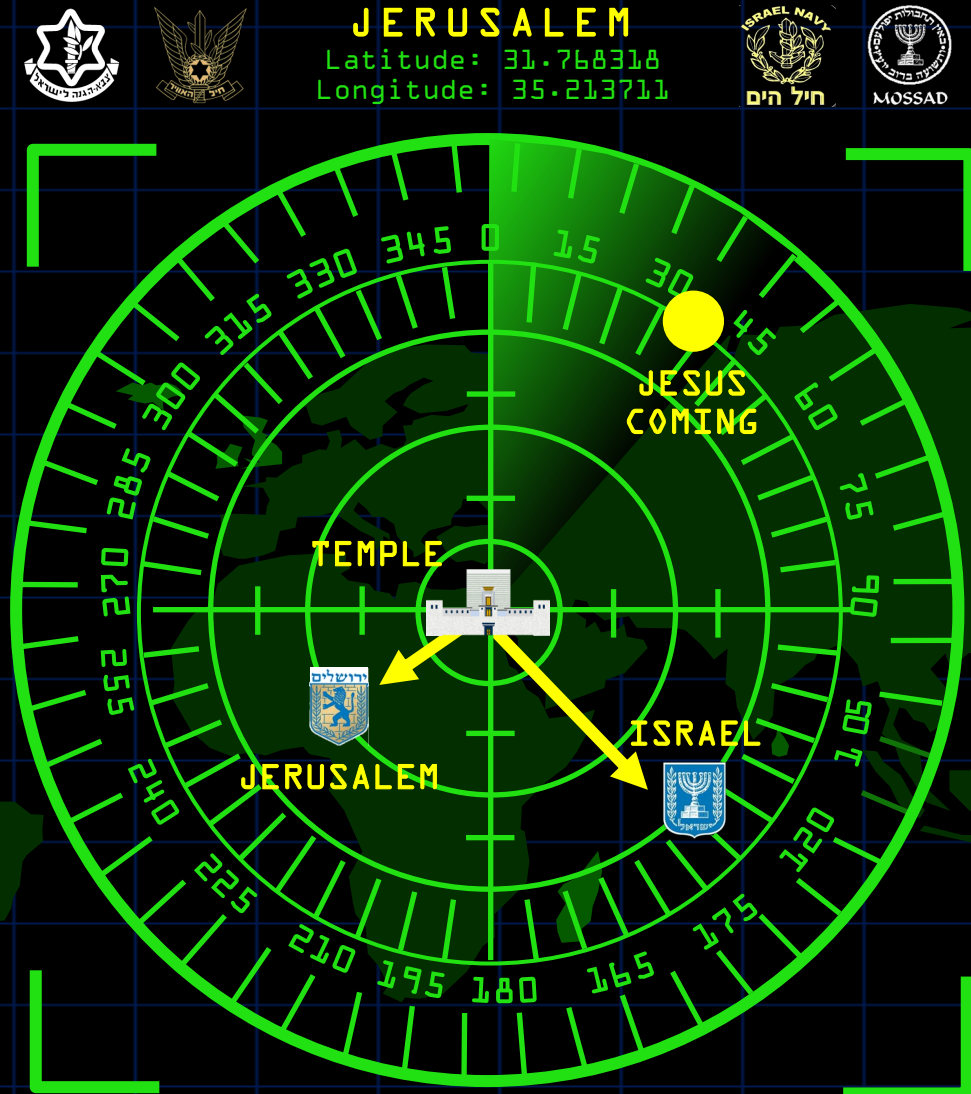

RAPTURE RADAR PROPHETIC VITAL SIGNS

3 MAJOR END TIMES FACTORS BEING MONITORED FOR JESUS' RETURN

The purpose of this illustration is to depict how 3 Factors will determine when the Rapture of the Church will occur and the 2nd Coming of Jesus will come to pass. It is depicted in a Military Radar Motif in how the 3 Prophetic Factors, of the Temple, City and Nation dealing with Israel will cause the World to hone-in on this Synchronicity. What occurs to these 3 Prophetic Factors will affect the entire World. Thus, the Rapture 'Radar' Vital Signs. The Day and the Year of the Rapture is unknowable, 100%. These Reasons below are one's personal best Educated Guesses. One is not claiming to 'Know' the exact Year, Month, Day of the Rapture. Jesus and the Apostles admonished the Body of Christ to 'Keep the Watch'. That is to be looking for Jesus' Return in every Generation. The Watch is to Encourage the Body by speaking of the Rapture as it is called the Blessed Hope. The Rapture is a Rescue Mission. It is an Escape, the Great Escape from this 'Prison Planet' that is about to be Judged and go under Lock-Down. A lot of Watchers would agree though, that the World has entered the Rapture Zone or 'Season'. And with that urgency, one is 'Scoping-Out' the Clues as they become more Precises and Focused.

LAMECH 777TH YEAR CODE - IN 5TH YEAR

1. Nation Restored in 194-7
2. Jerusalem Restored 196-7
3. Jerusalem Capital 201-7

777 + 5 Years = 782 or as 5782 (2022/23)

OLIVET DISCOURSE CODE

- Order of Destruction
1. Temple
 2. City Jerusalem
 3. Nation Israel

1952 + 70 Years (10 Sabbath Cycles of 7 Years) = 2022

Capital: Jerusalem
Total Population: 9,506,100
Official Language: Hebrew
Spoken: Arabic, Aramaic, Russian, Yiddish, French, English