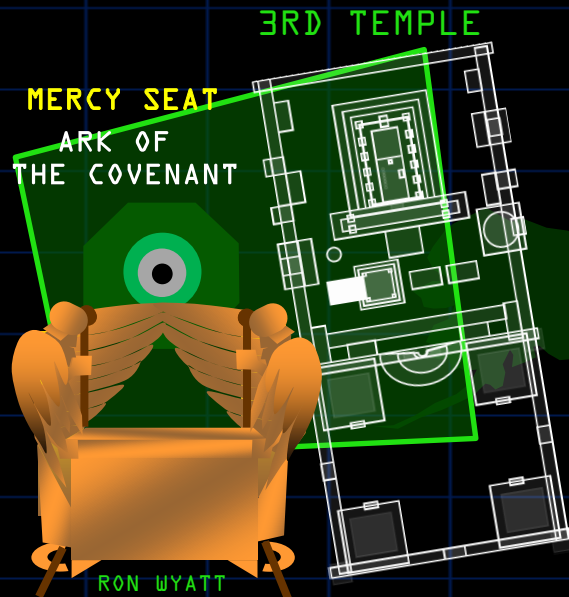

RAPTURE RADAR PROPHETIC VITAL SIGNS

3 MAJOR END TIMES FACTORS BEING MONITORED FOR JESUS' RETURN

The purpose of this illustration is to depict how 3 Factors will determine when the Rapture of the Church will occur and the 2nd Coming of Jesus will come to pass. It is depicted in a Military Radar Motif in how the 3 Prophetic Factors, of the Temple, City and Nation dealing with Israel will cause the World to hone-in on this Synchronicity. What occurs to these 3 Prophetic Factors will affect the entire World. Thus, the Rapture 'Radar' Vital Signs. The Day and the Year of the Rapture is unknowable, 100%. These Reasons below are one's personal best Educated Guesses. One is not claiming to 'Know' the exact Year, Month, Day of the Rapture. Jesus and the Apostles admonished the Body of Christ to 'Keep the Watch'. That is to be looking for Jesus' Return in every Generation. The Watch is to Encourage the Body by speaking of the Rapture as it is called the Blessed Hope. The Rapture is a Rescue Mission. It is an Escape, the Great Escape from this 'Prison Planet' that is about to be Judged and go under Lock-Down. A lot of Watchers would agree though, that the World has entered the Rapture Zone or 'Season'. And with that urgency, one is 'Scoping-Out' the Clues as they become more Precises and Focused.

LAMECH 777TH YEAR CODE - IN 5TH YEAR

1. Nation Restored in 194-7
2. Jerusalem Restored 196-7
3. Jerusalem Capital 201-7

777 + 5 Years = 782 or as 5782 (2022/23)

OLIVET DISCOURSE CODE

- Order of Destruction
1. Temple
 2. City Jerusalem
 3. Nation Israel