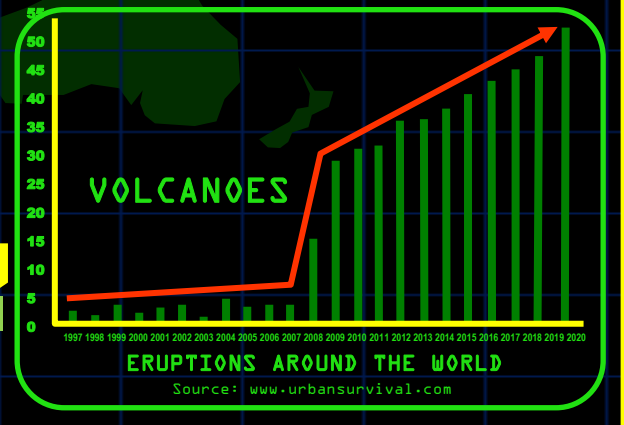

RAPTURE RADAR PROPHETIC VITAL SIGNS

3 MAJOR END TIMES FACTORS BEING MONITORED FOR JESUS' RETURN

The purpose of this illustration is to depict how 3 Factors will determine when the Rapture of the Church will occur and the 2nd Coming of Jesus will come to pass. It is depicted in a Military Radar Motif in how the 3 Prophetic Factors, of the Temple, City and Nation dealing with Israel will cause the World to hone-in on this Synchronicity. What occurs to these 3 Prophetic Factors will affect the entire World. Thus, the Rapture 'Radar' Vital Signs. The Day and the Year of the Rapture is unknowable, 100%. These Reasons below are one's personal best Educated Guesses. One is not claiming to 'Know' the exact Year, Month, Day of the Rapture. Jesus and the Apostles admonished the Body of Christ to 'Keep the Watch'. That is to be looking for Jesus' Return in every Generation. The Watch is to Encourage the Body by speaking of the Rapture as it is called the Blessed Hope. The Rapture is a Rescue Mission. It is an Escape, the Great Escape from this 'Prison Planet' that is about to be Judged and go under Lock-Down. A lot of Watchers would agree though, that the World has entered the Rapture Zone or 'Season'. And with that urgency, one is 'Scoping-Out' the Clues as they become more Precises and Focused.

LAMECH 777TH YEAR CODE - IN 5TH YEAR

1. Nation Restored in 194-7
2. Jerusalem Restored 196-7
3. Jerusalem Capital 201-7

777 + 5 Years = 782 or as 5782 (2022/23)

OLIVET DISCOURSE CODE

- Order of Destruction
1. Temple
 2. City Jerusalem
 3. Nation Israel

1952 + 70 Years (10 Sabbath Cycles of 7 Years) = 2022

Capital: Jerusalem
Total Population: 9,506,100
Official Language: Hebrew
Spoken: Arabic, Aramaic, Russian, Yiddish, French, English