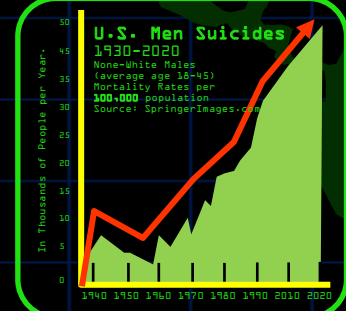

RAPTURE RADAR PROPHETIC VITAL SIGNS

3 MAJOR END TIMES FACTORS BEING MONITORED FOR JESUS' RETURN

The purpose of this illustration is to depict how 3 Factors will determine when the Rapture of the Church will occur and the 2nd Coming of Jesus will come to pass. It is depicted in a Military Radar Motif in how the 3 Prophetic Factors, of the Temple, City and Nation dealing with Israel will cause the World to hone-in on this Synchronicity. What occurs to these 3 Prophetic Factors will affect the entire World. Thus, the Rapture 'Radar' Vital Signs. The Day and the Year of the Rapture is unknowable, 100%. These Reasons below are one's personal best Educated Guesses. One is not claiming to 'Know' the exact Year, Month, Day of the Rapture. Jesus and the Apostles admonished the Body of Christ to 'Keep the Watch'. That is to be looking for Jesus' Return in every Generation. The Watch is to Encourage the Body by speaking of the Rapture as it is called the Blessed Hope. The Rapture is a Rescue Mission. It is an Escape, the Great Escape from this 'Prison Planet' that is about to be Judged and go under Lock-Down. A lot of Watchers would agree though, that the World has entered the Rapture Zone or 'Season'. And with that urgency, one is 'Scoping-Out' the Clues as they become more Precises and Focused.

LAMECH 777TH YEAR CODE - IN 5TH YEAR

1. Nation Restored in 194-7
2. Jerusalem Restored 196-7
3. Jerusalem Capital 201-7

777 + 5 Years = 782 or as 5782 (2022/23)

OLIVET DISCOURSE CODE

- Order of Destruction
1. Temple
 2. City Jerusalem
 3. Nation Israel

1952 + 70 Years (10 Sabbath Cycles of 7 Years) = 2022

Capital: Jerusalem
Total Population: 9,506,100
Official Language: Hebrew
Spoken: Arabic, Aramaic, Russian, Yiddish, French, English