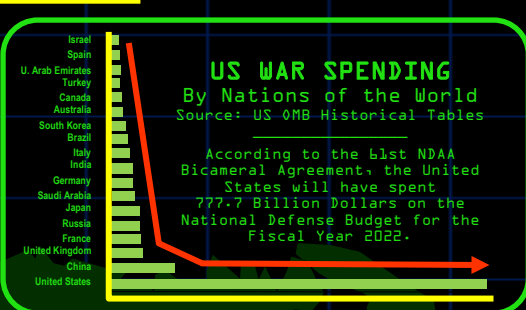

RAPTURE RADAR PROPHETIC VITAL SIGNS

3 MAJOR END TIMES FACTORS BEING MONITORED FOR JESUS' RETURN

The purpose of this illustration is to depict how 3 Factors will determine when the Rapture of the Church will occur and the 2nd Coming of Jesus will come to pass. It is depicted in a Military Radar Motif in how the 3 Prophetic Factors, of the Temple, City and Nation dealing with Israel will cause the World to hone-in on this Synchronicity. What occurs to these 3 Prophetic Factors will affect the entire World. Thus, the Rapture 'Radar' Vital Signs. The Day and the Year of the Rapture is unknowable, 100%. These Reasons below are one's personal best Educated Guesses. One is not claiming to 'Know' the exact Year, Month, Day of the Rapture. Jesus and the Apostles admonished the Body of Christ to 'Keep the Watch'. That is to be looking for Jesus' Return in every Generation. The Watch is to Encourage the Body by speaking of the Rapture as it is called the Blessed Hope. The Rapture is a Rescue Mission. It is an Escape, the Great Escape from this 'Prison Planet' that is about to be Judged and go under Lock-Down. A lot of Watchers would agree though, that the World has entered the Rapture Zone or 'Season'. And with that urgency, one is 'Scoping-Out' the Clues as they become more Precises and Focused.

LAMECH 777TH YEAR CODE - IN 5TH YEAR

1. Nation Restored in 194-7
2. Jerusalem Restored 196-7
3. Jerusalem Capital 201-7

777 + 5 Years = 782 or as 5782 (2022/23)

OLIVET DISCOURSE CODE

- Order of Destruction
1. Temple
 2. City Jerusalem
 3. Nation Israel

1952 + 70 Years (10 Sabbath Cycles of 7 Years) = 2022

Capital: Jerusalem
Total Population: 9,506,100
Official Language: Hebrew
Spoken: Arabic, Aramaic, Russian, Yiddish, French, English