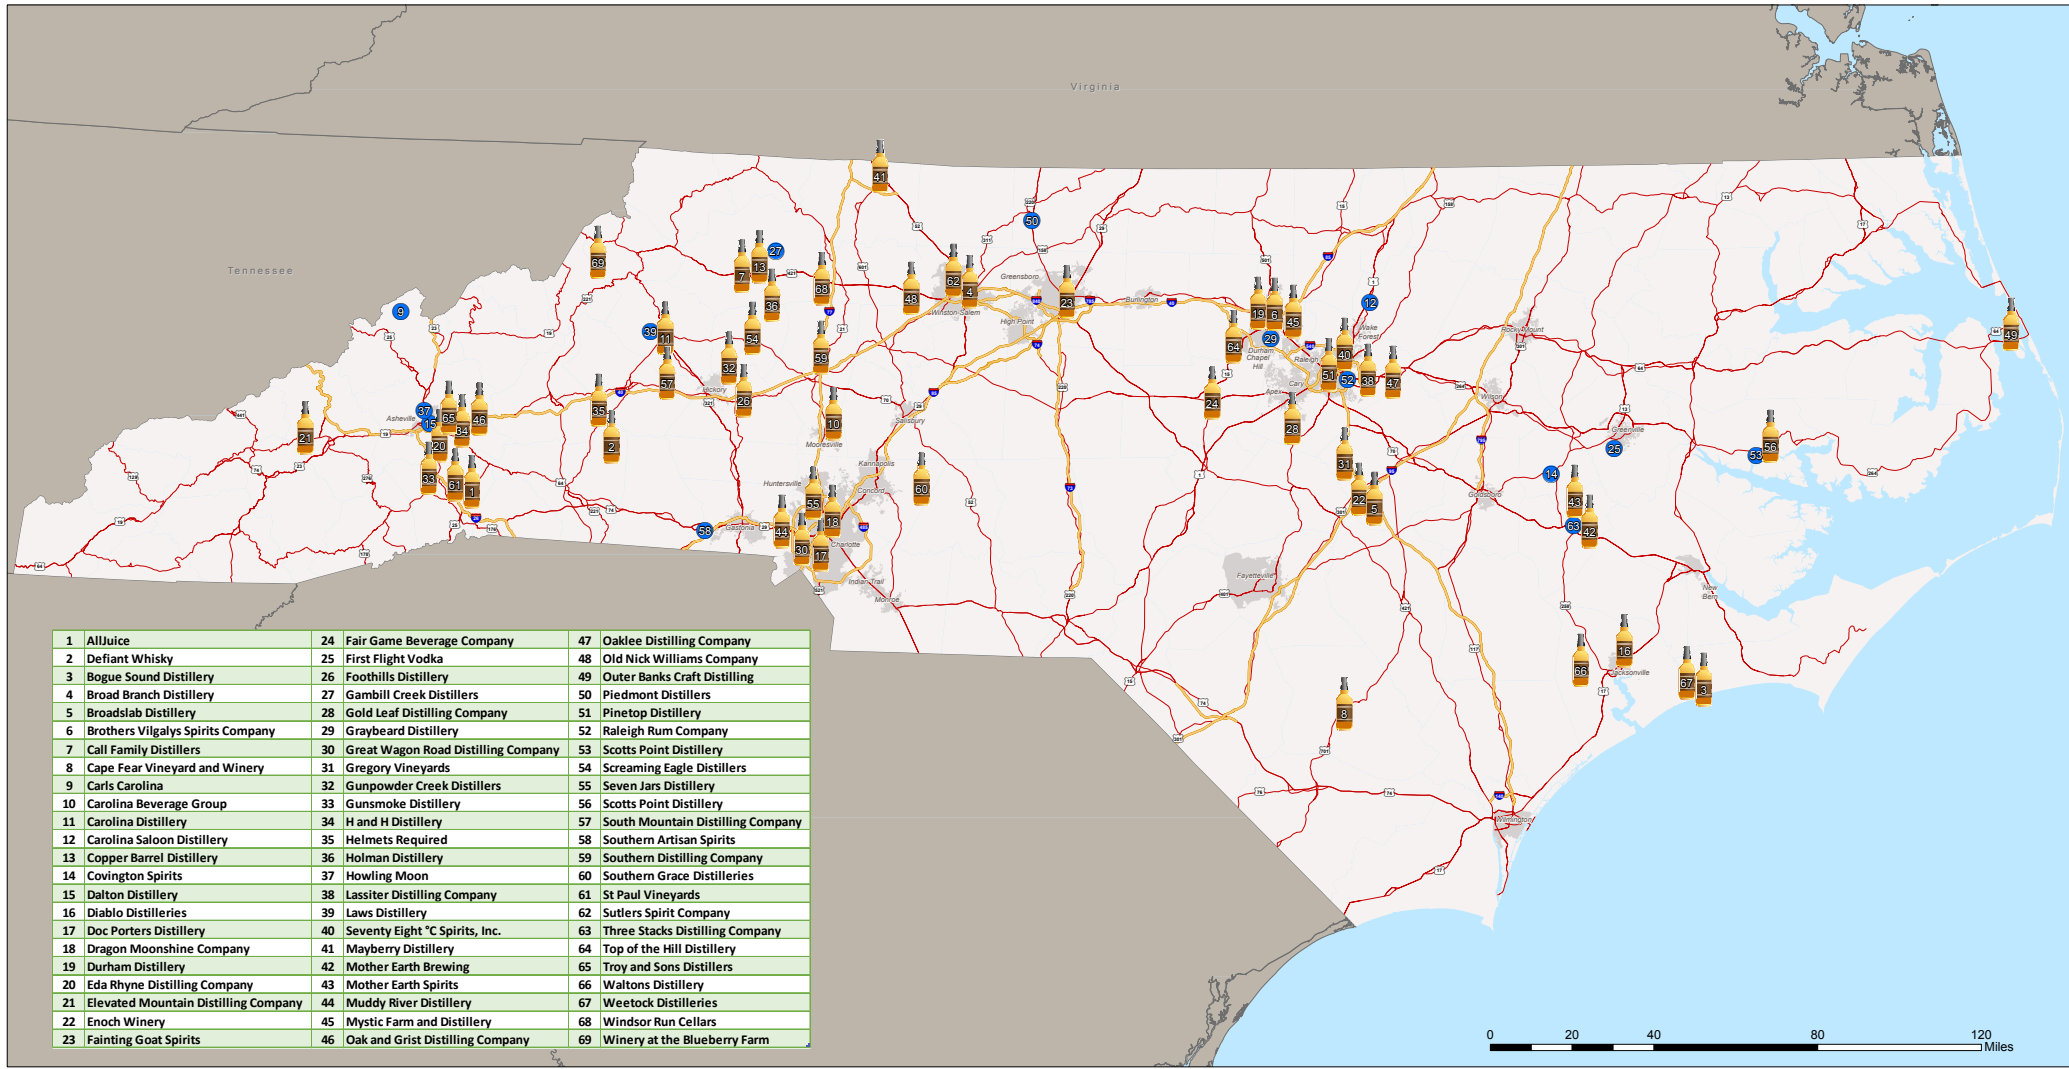

North Carolina Distilleries

(as of January 2018)

1 AllJuice	24 Fair Game Beverage Company	47 Oaklee Distilling Company
2 Defiant Whisky	25 First Flight Vodka	48 Old Nick Williams Company
3 Bogue Sound Distillery	26 Foothills Distillery	49 Outer Banks Craft Distilling
4 Broad Branch Distillery	27 Gambill Creek Distillers	50 Piedmont Distillers
5 Broadslab Distillery	28 Gold Leaf Distilling Company	51 Pinetop Distillery
6 Brothers Vilgalys Spirits Company	29 Graybeard Distillery	52 Raleigh Rum Company
7 Call Family Distillers	30 Great Wagon Road Distilling Company	53 Scotts Point Distillery
8 Cape Fear Vineyard and Winery	31 Gregory Vineyards	54 Screaming Eagle Distillers
9 Carls Carolina	32 Gunpowder Creek Distillers	55 Seven Jars Distillery
10 Carolina Beverage Group	33 Gunsmoke Distillery	56 Scotts Point Distillery
11 Carolina Distillery	34 H and H Distillery	57 South Mountain Distilling Company
12 Carolina Saloon Distillery	35 Helmets Required	58 Southern Artisan Spirits
13 Copper Barrel Distillery	36 Holman Distillery	59 Southern Distilling Company
14 Covington Spirits	37 Howling Moon	60 Southern Grace Distilleries
15 Dalton Distillery	38 Lassiter Distilling Company	61 St Paul Vineyards
16 Diabolo Distilleries	39 Laws Distillery	62 Sutlers Spirit Company
17 Doc Porters Distillery	40 Seventy Eight °C Spirits, Inc.	63 Three Stacks Distilling Company
18 Dragon Moonshine Company	41 Mayberry Distillery	64 Top of the Hill Distillers
19 Durham Distillery	42 Mother Earth Brewing	65 Troy and Sons Distillers
20 Eda Rhyne Distilling Company	43 Mother Earth Spirits	66 Waltons Distillery
21 Elevated Mountain Distilling Company	44 Muddy River Distillery	67 Weetock Distilleries
22 Enoch Winery	45 Mystic Farm and Distillery	68 Windsor Run Cellars
23 Fainting Goat Spirits	46 Oak and Grist Distilling Company	69 Winery at the Blueberry Farm

1. **Distilleries**
2. Tours
   - Does not offer Tours
   - Interstate
   - US Highway
   - City