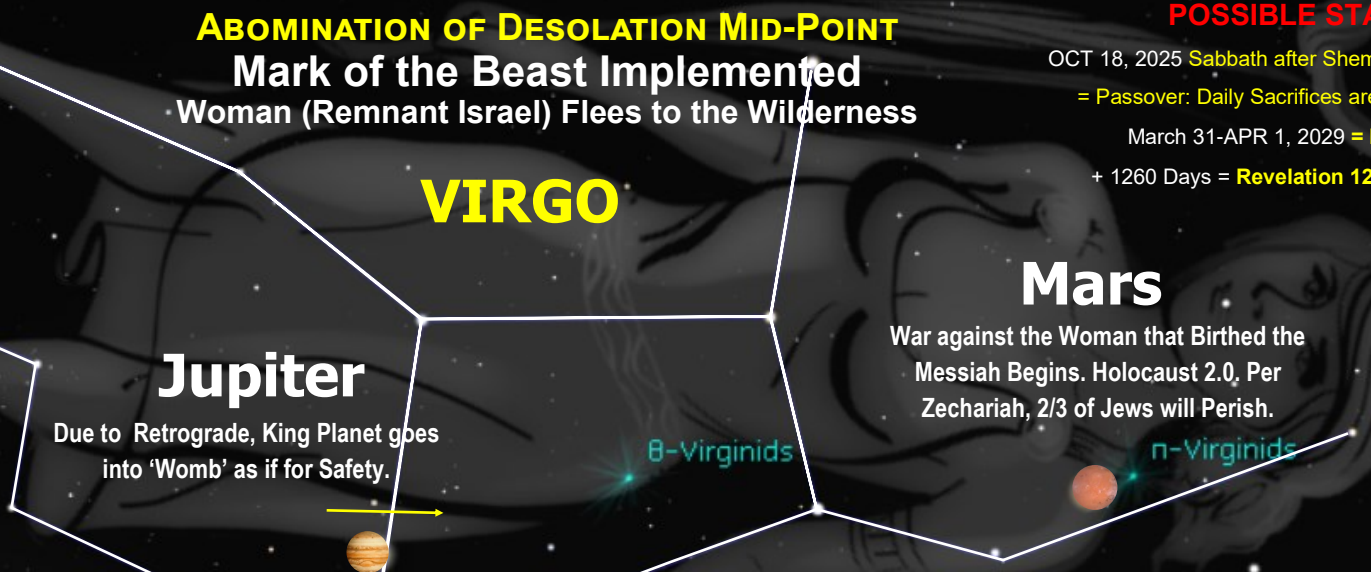

Some Observation

- -May 14, 2028 (Israel's Birthday) Jupiter enters Constellation of Virgo.
- -December 21, 2028 Jupiter is 'Birthed' (Winter Solstice) 7 Months, 7 Days or 221 Days later.
- -February 14, 2029 Jupiter starts it Retrograde Motion back into Virgo.
- -March 31-April 1, 2029 Jupiter on Passover 'Enters' Womb Threshold, Mars at Shoulder Moon at Feet.
- Signaling Cessation of Daily Sacrifices, War Declared on Woman's Offspring, i.e., the Jewish Remnant and Followers of Jesus.
- -June 15, 2029 Jupiter is Stationary, starts Forward Motion (4 Months) 120 Days.
- -August 21, 2029, 'Birthed'.
- September 11, 2029 Revelation 12 Sign, 2.0 is Configured.

ABOMINATION OF DESOLATION MID-POINT
Mark of the Beast Implemented
Woman (Remnant Israel) Flees to the Wilderness

POSSIBLE START OF TRIBULATION PERIOD TIMELINE?

OCT 18, 2025 Sabbath after Shemini Atzerets + 1260 Days = MAR 31-APR 1, 2029 (Midpoint of Tribulation?)
= Passover: Daily Sacrifices are stopped, AntiChrist enters 3rd Temple, sets-up A.I. Golden Statue, etc.
March 31-APR 1, 2029 = Revelation 12 Sign Approximately appears Mars for Sun swap.
+ 1260 Days = Revelation 12 Sign Approximately appears Astronomically. September 11, 2032 (Birthday of Jesus and Return?)

ECLIPTIC