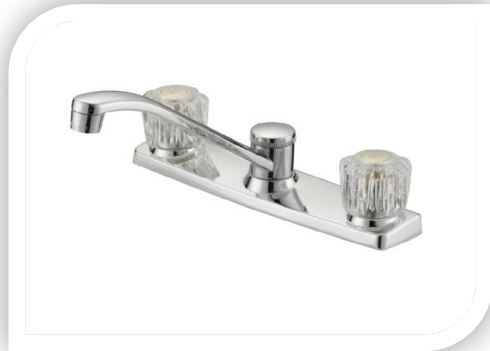

**120 SERIES TWO HANDLE TRADITIONAL KITCHEN FAUCET**

**DESCRIPTION**

- \* All Metal Housing
- \* Hybrid Waterways
- \* Acrylic Handles
- \* Quarter turn Washerless Operation

**STANDARDS**

- \* Lifetime Limited Warranty
- \* UPC Listed

**FINISHES**

- \* Chrome

<u>MODEL</u>	<u>DESCRIPTION</u>	<u>FINISHES</u>
#122-D	Two Acrylic Handle Kitchen Faucet with Spray Assembly	* Chrome
#121-D	Two Acrylic Handle Kitchen Faucet less Spray Assembly	* Chrome