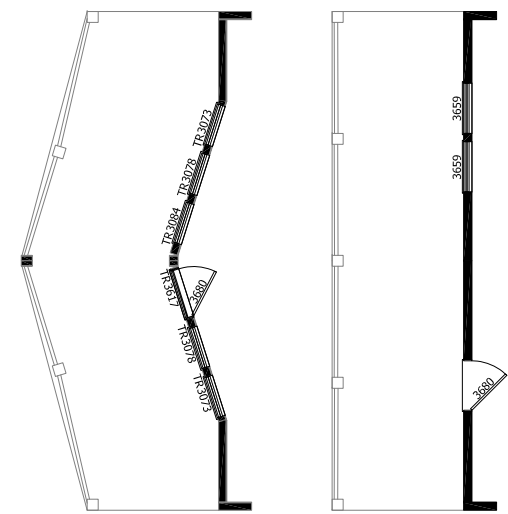

OPTIONAL
RECESSED
PORCH (add 6' to LR)

OPTIONAL
PROW
PORCH

OPTIONAL
PORCH

MODEL 17-CB-6442C
2 BEDROOM, 1 BATH
ACTUAL SIZE: 44' x 30'-4"
TOTAL AREA: 1,335 SQ. FT.

OPTIONAL LARGE
Kitchen Window

OPTIONAL
Doors on Furnace and
Water Heater

CHAMPION
MANUFACTURED BEAUTIFULLY™
1425 SUNNYSIDE RD. WEISER, ID 83672

MODIFICATIONS

PROJECT: 17-CB6442C
44' x 30'-4" 2 BD 1 BTH
DRAWN BY: MJW
DATE: 06-20-18
SCALE: 3/16" = 1'-0"

TITLE: LITERATURE
PLAN
FILENAME: CB6442C NOT FINISHED