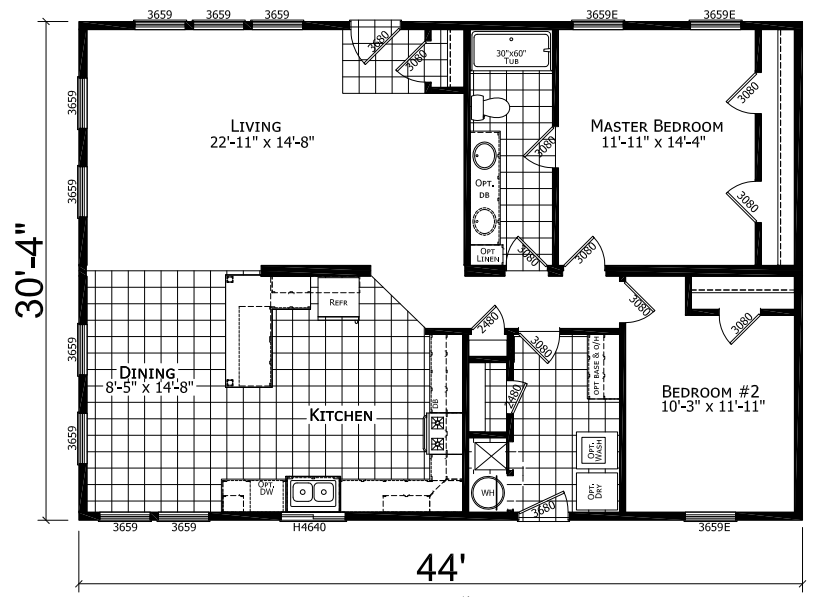

OPTIONAL
RECESSED
PORCH (add 6' to LR)

OPTIONAL
PROW
PORCH

OPTIONAL
PORCH

MODEL 17-CB-6442C
2 BEDROOM, 1 BATH
ACTUAL SIZE: 44' x 30'-4"
TOTAL AREA: 1,335 SQ. FT.

OPTIONAL LARGE
Kitchen Window

OPTIONAL
Doors on Furnace and
Water Heater

CHAMPION
MANUFACTURED BEAUTIFULLY™
1425 SUNNYSIDE RD. WEISER, ID 83672

MODIFICATIONS

PROJECT: 17-CB6442C
44' x 30'-4" 2 BD 1 BTH
DRAWN BY: MJW
DATE: 06-20-18
SCALE: 3/16" = 1'-0"

TITLE: LITERATURE
PLAN
FILENAME: CB6442C NOT FINISHED