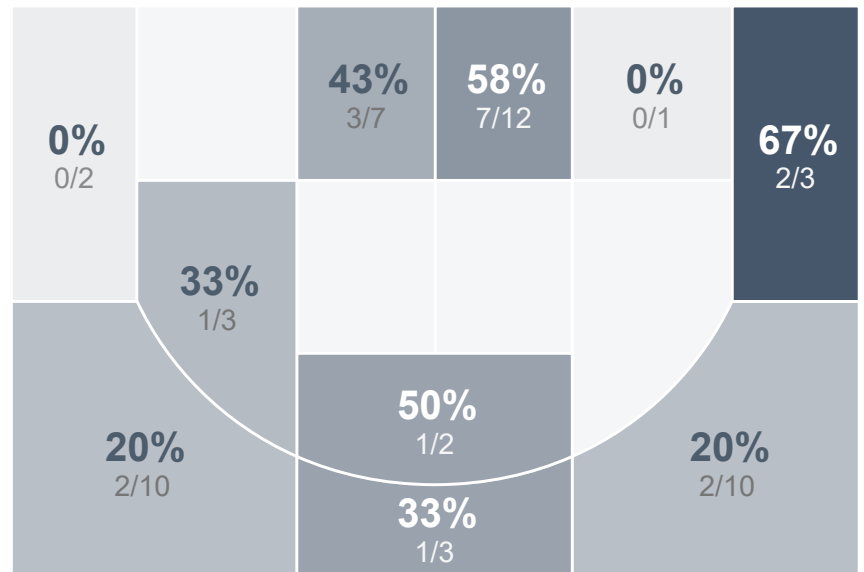

Box Score Report

WHS vs Watford City - Dec 7, 2019 - L 50-58

Period Stats

Team	1	2	Final
WHS	23	27	50
WCHS	17	41	58

Run Graph

Team Stats

	WHS	WCHS
Field Goal %	35.8%	36.4%
Effective Field Goal %	42.5%	40.9%
2FG Made/Attempted	12/25	18/49
2FG%	48.0%	36.7%
3FG Made/Attempted	7/28	6/17
3FG%	25.0%	35.3%
FT Made/Attempted	5/13	4/11
Free Throw Percentage	38.5%	36.4%
Points Per Possession	0.76	0.85
Transition Points	9	4
Points Off Turnovers	12	17
Second Chance Points	6	23
Points in the Paint	20	30
Offensive Rebounds	13	19
Defense Rebounds	24	24
Assists	16	10
Deflections	10	9
Steals	10	14
Blocks	5	3
Turnovers	20	16
Personal Fouls	13	15
Charges Taken	1	0

Girls' Varsity Basketball

Watford City

Girls' Varsity Basketball's Player Stats

Name	Pts	FG	3FG	FT	+/-	MINS	OREB	DREB	AST	DEFL	STL	BLK	TO	FOUL	CHG
#3 Shelby Meyer	7	3/14	0/8	1/2	- 5	32	4	3	2	3	2	1	1	3	0
#12 Bridget Carvey	5	1/4	1/3	2/2	- 13	32	1	4	6	1	1	1	5	3	0
#13 Erin Powers	0	0/0	0/0	0/0	+ 2	13	0	0	0	0	0	0	0	0	1
#22 Brooklyn Douglas	15	5/14	4/11	1/2	- 7	32	2	6	4	1	1	3	4	3	0
#30 Chesni Strand	10	4/6	1/1	1/4	- 3	15	1	1	1	1	4	0	0	2	0
#33 Makia Remus	11	5/13	1/5	0/1	- 7	36	1	3	2	1	0	0	6	2	0
#40 Keeley Snellings	2	1/2	0/0	0/2	- 7	27	0	3	1	3	2	0	3	0	0