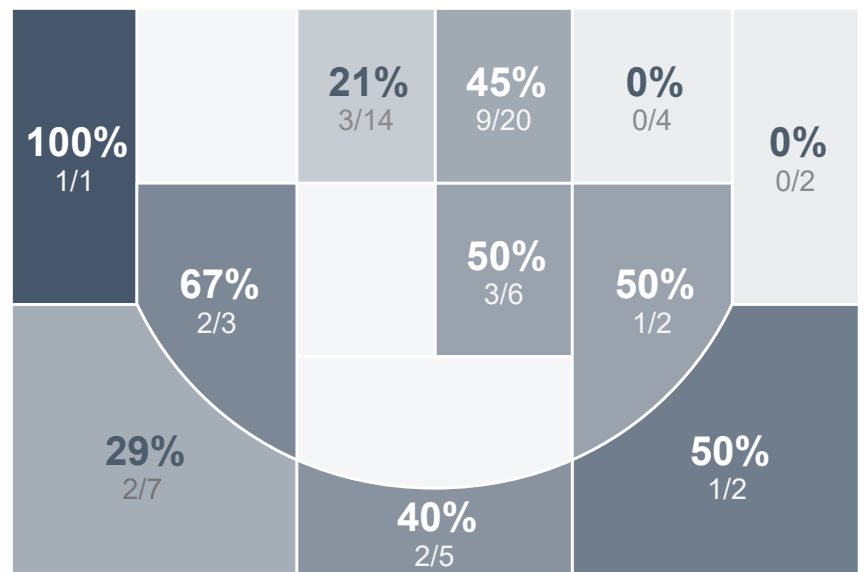

Box Score Report

WHS vs Watford City - Dec 7, 2019 - L 50-58

Period Stats

Team	1	2	Final
WHS	23	27	50
WCHS	17	41	58

Run Graph

Team Stats

	WHS	WCHS
Field Goal %	35.8%	36.4%
Effective Field Goal %	42.5%	40.9%
2FG Made/Attempted	12/25	18/49
2FG%	48.0%	36.7%
3FG Made/Attempted	7/28	6/17
3FG%	25.0%	35.3%
FT Made/Attempted	5/13	4/11
Free Throw Percentage	38.5%	36.4%
Points Per Possession	0.76	0.85
Transition Points	9	4
Points Off Turnovers	12	17
Second Chance Points	6	23
Points in the Paint	20	30
Offensive Rebounds	13	19
Defense Rebounds	24	24
Assists	16	10
Deflections	10	9
Steals	10	14
Blocks	5	3
Turnovers	20	16
Personal Fouls	13	15
Charges Taken	1	0

Girls' Varsity Basketball

Watford City

Girls' Varsity Basketball's Player Stats

Name	Pts	FG	3FG	FT	+/-	MINS	OREB	DREB	AST	DEFL	STL	BLK	TO	FOUL	CHG
#3 Shelby Meyer	7	3/14	0/8	1/2	- 5	32	4	3	2	3	2	1	1	3	0
#12 Bridget Carvey	5	1/4	1/3	2/2	- 13	32	1	4	6	1	1	1	5	3	0
#13 Erin Powers	0	0/0	0/0	0/0	+ 2	13	0	0	0	0	0	0	0	0	1
#22 Brooklyn Douglas	15	5/14	4/11	1/2	- 7	32	2	6	4	1	1	3	4	3	0
#30 Chesni Strand	10	4/6	1/1	1/4	- 3	15	1	1	1	1	4	0	0	2	0
#33 Makia Remus	11	5/13	1/5	0/1	- 7	36	1	3	2	1	0	0	6	2	0
#40 Keeley Snellings	2	1/2	0/0	0/2	- 7	27	0	3	1	3	2	0	3	0	0