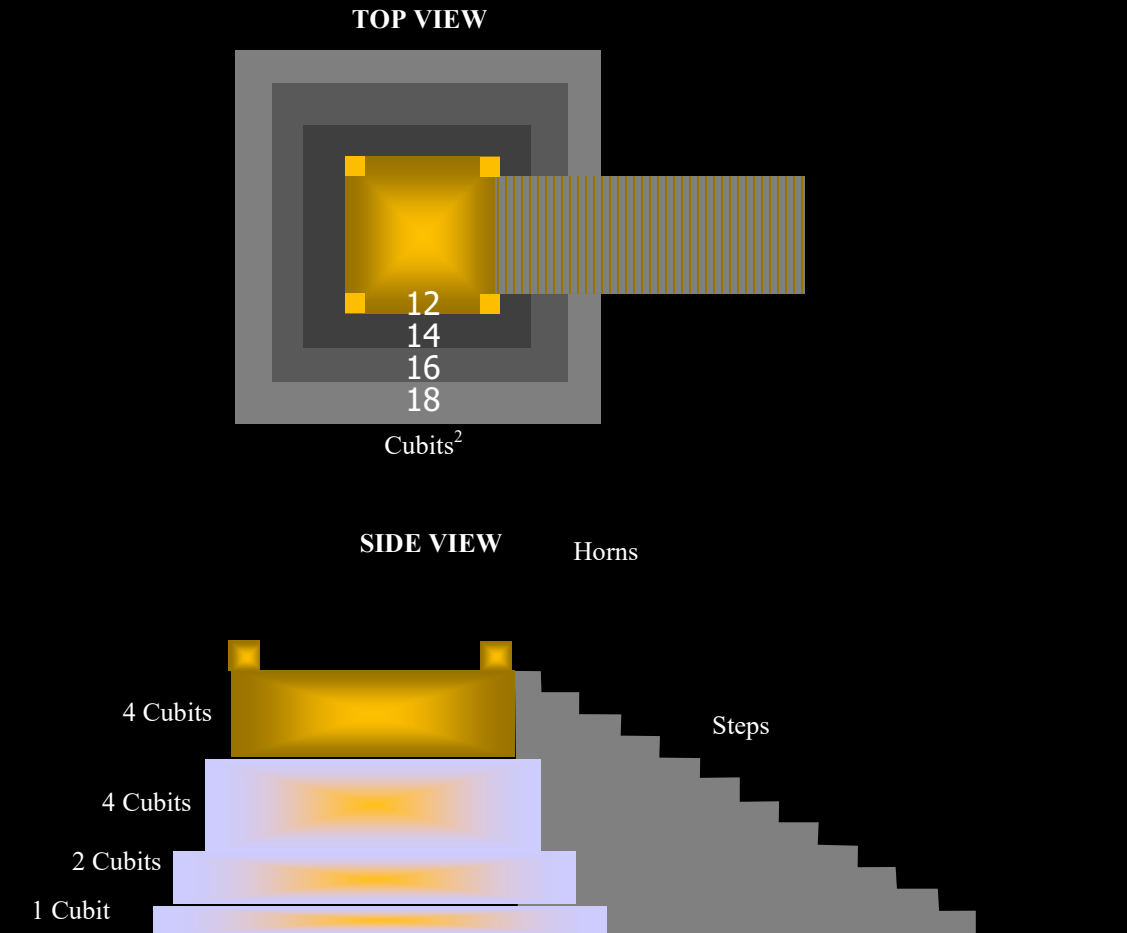

# YHVH'S ALTARS OF SACRIFICE

## A SIZE COMPARISON OF THE 2ND TEMPLE TO THE 4TH TEMPLE

**ALTAR OF SACRIFICE**  
During the Days of King Herod

**ALTAR OF SACRIFICE**  
During the Days of King Jesus

**HOUSES OF YHVH**  
Jerusalem, Israel