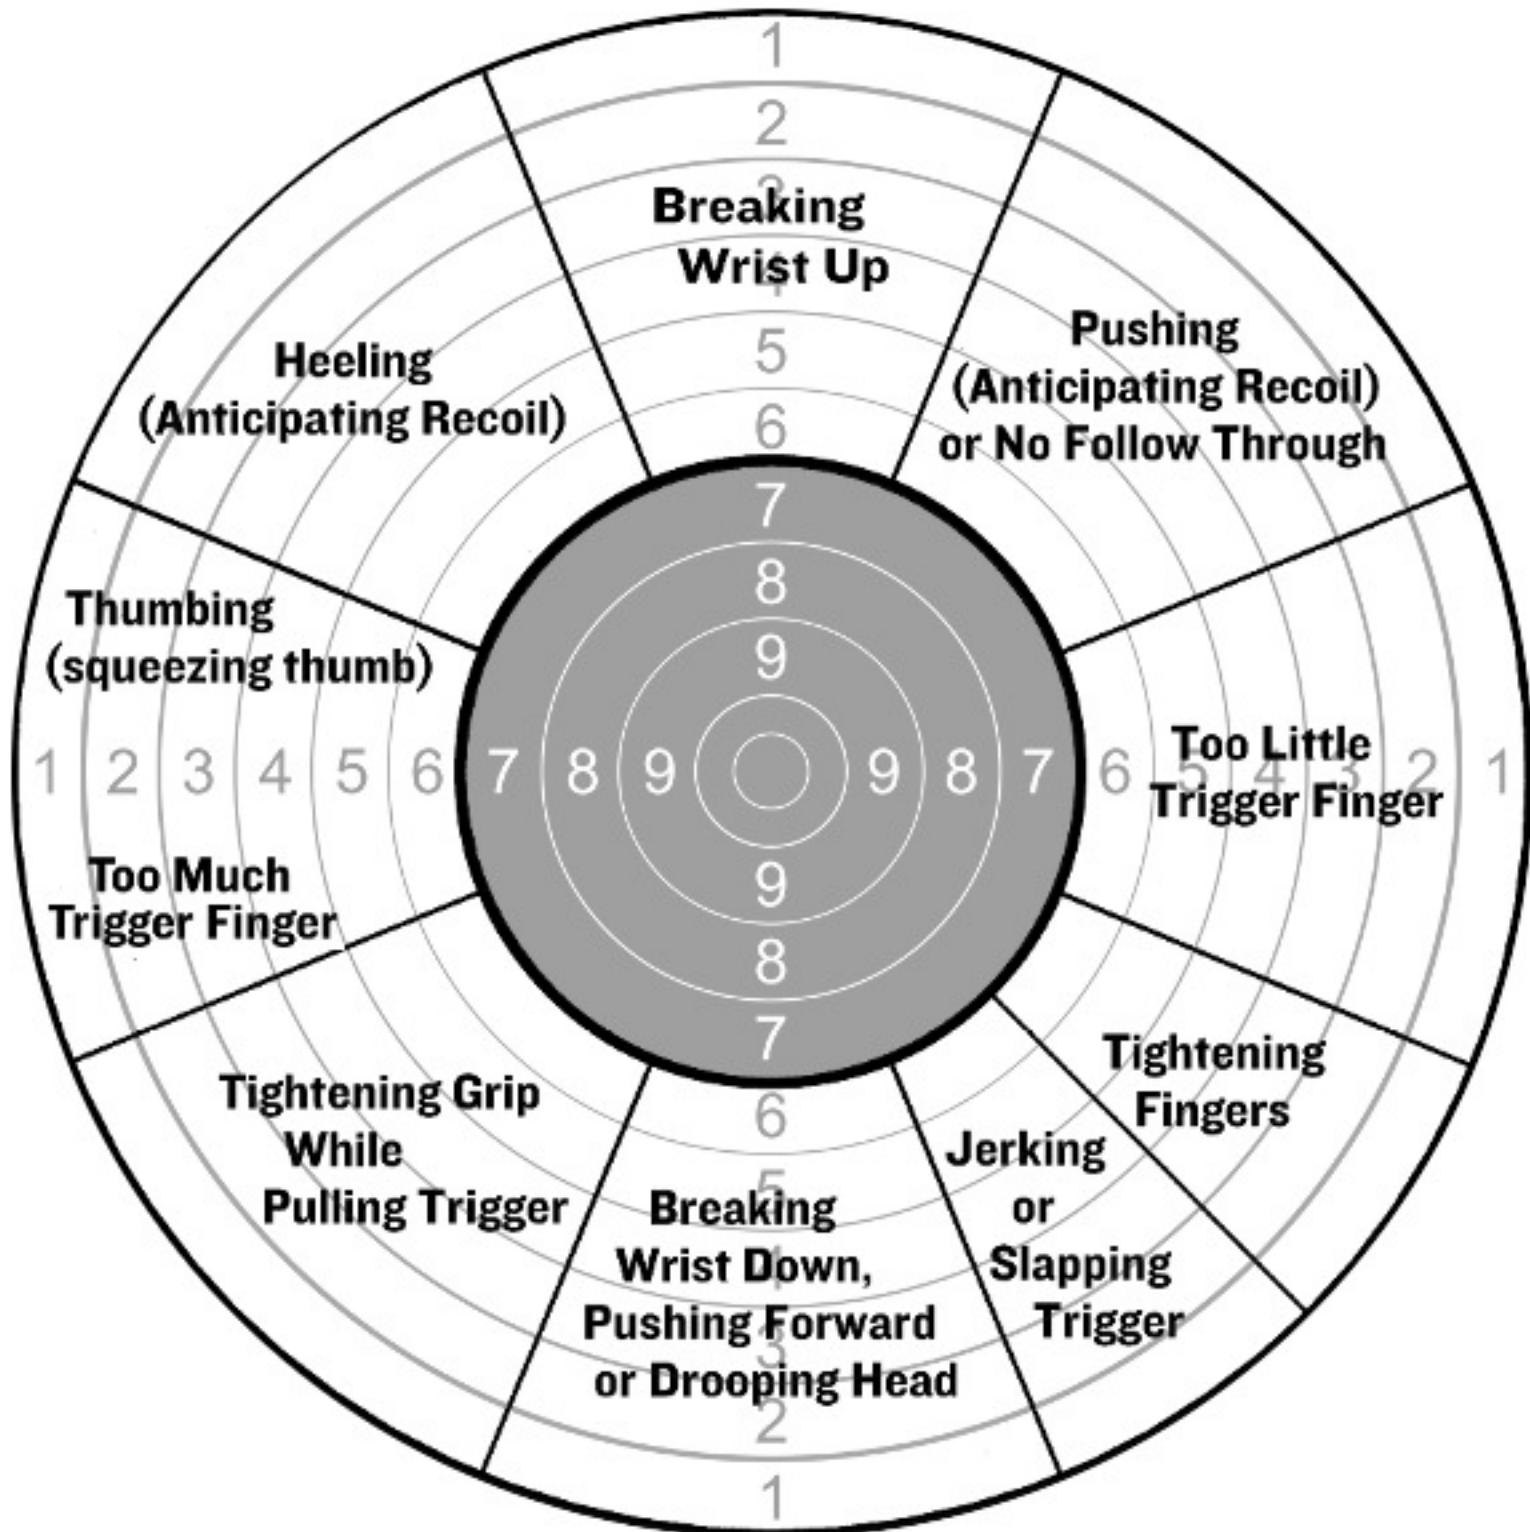

Left Handed Pistol Correction Chart

Rev 1.00a

With Scoring Rings

by GunLink

<http://www.GunLink.info>

<http://www.GunLink.info>

Your Online Firearms Community