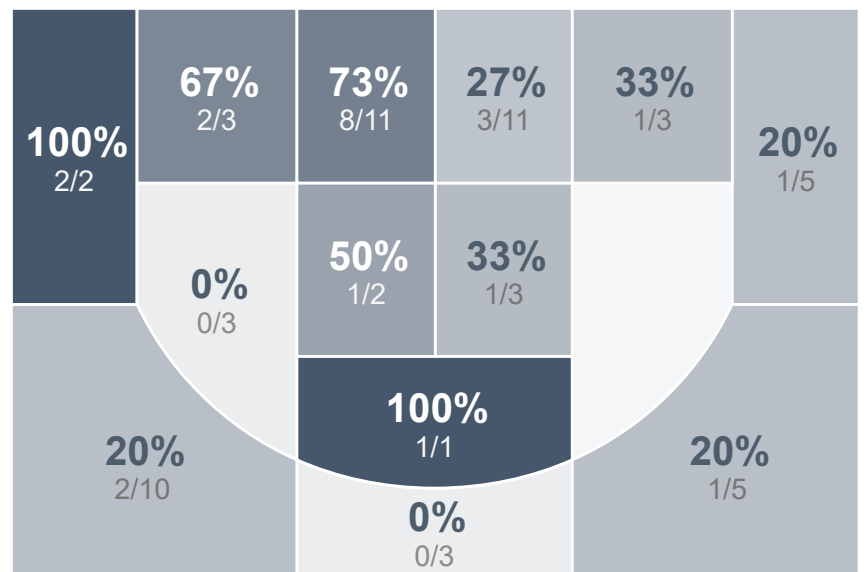

Bismarck St. Mary's Central High School