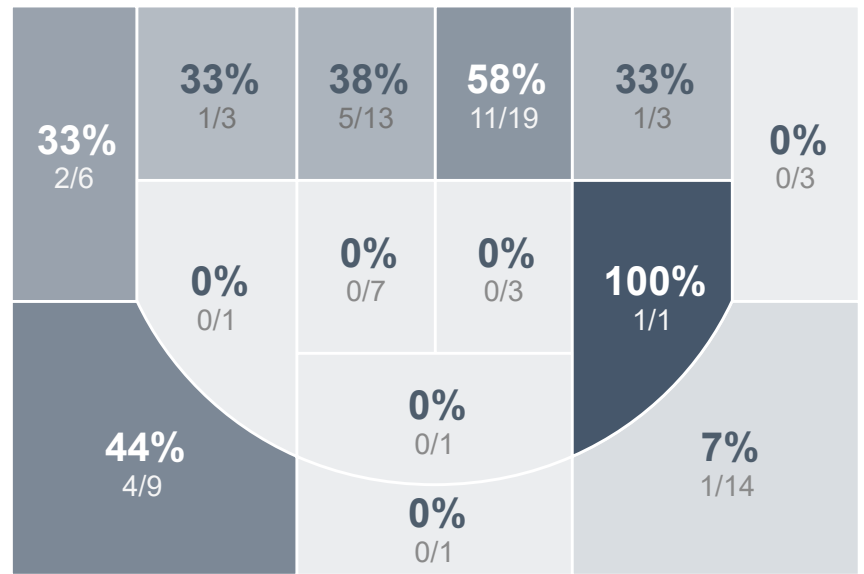

Girls' Varsity Basketball - New