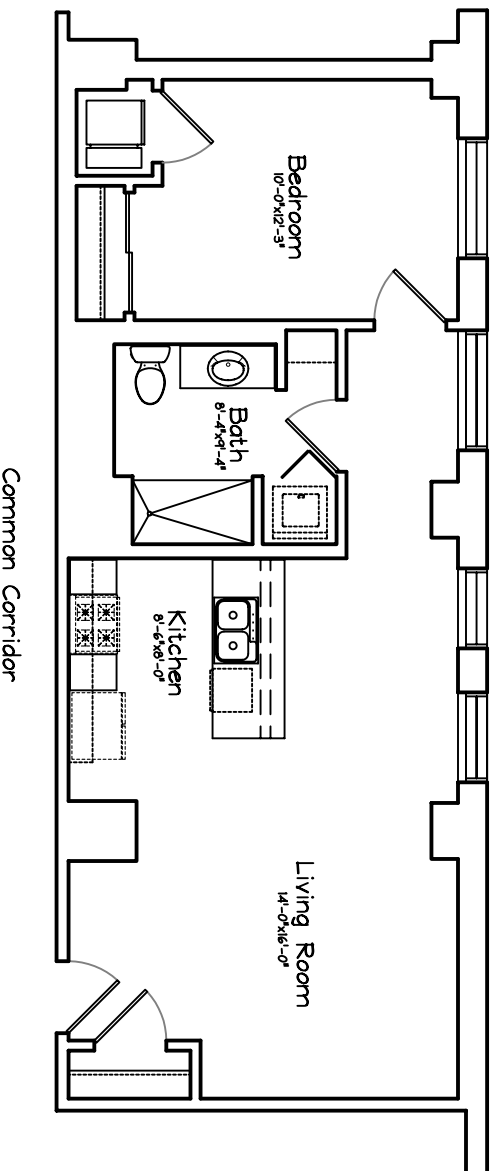

# PLANKINTON LOFT APARTMENTS - 4th FLOOR

Southern View

Unit #431 = 720 sq ft  
One Bedroom, 1 Bath

Scale : 1/8" = 1'-0"

Square Footage taken from center of corridor/party walls  
to exterior of furred walls.