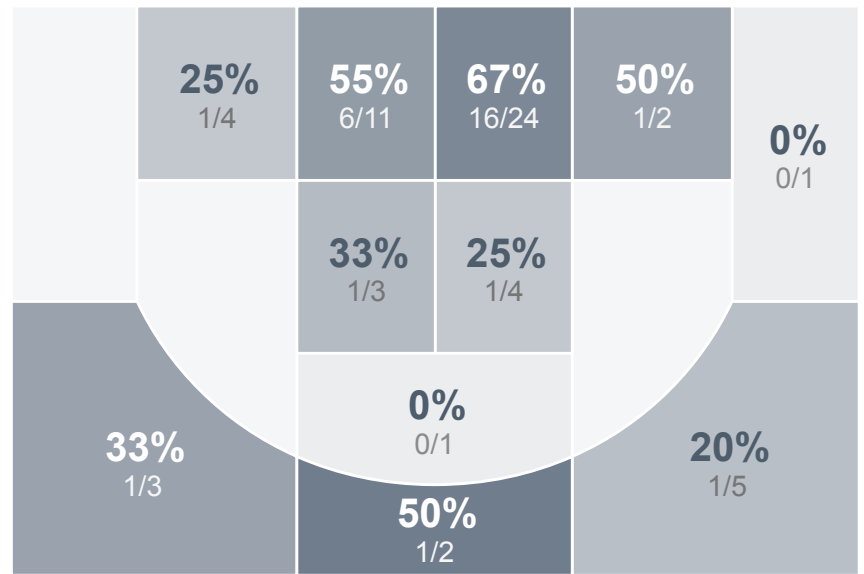

Girls' Varsity Basketball - New