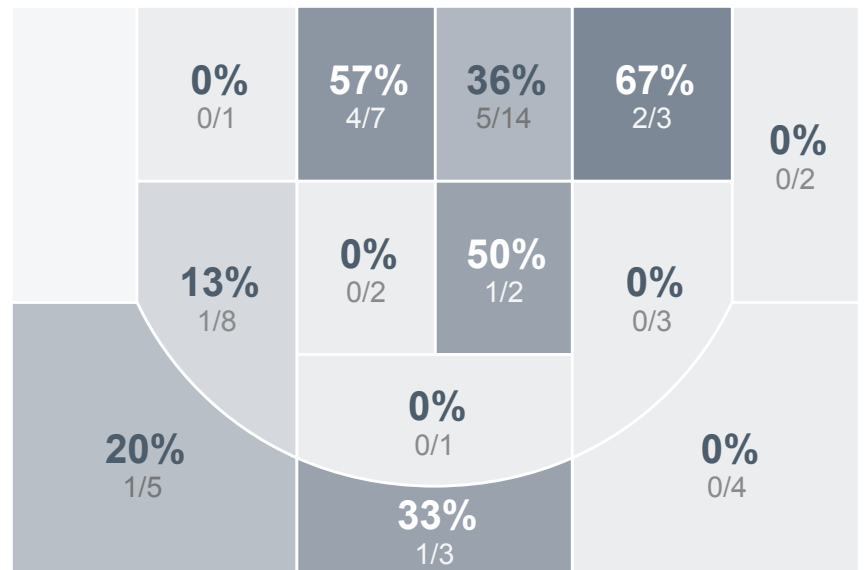

Dickinson High School