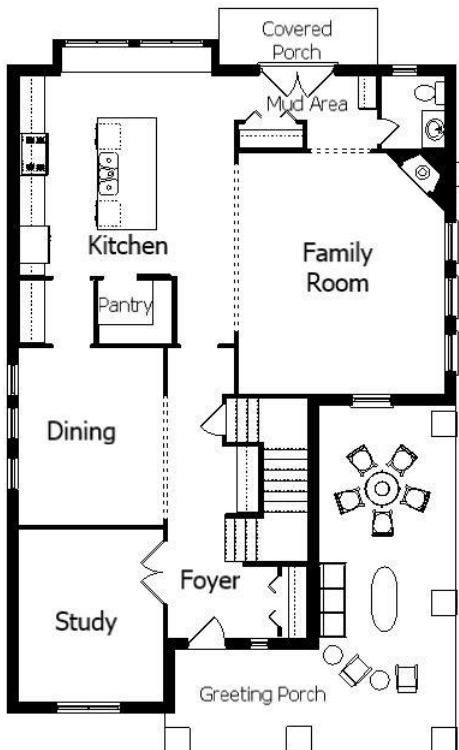

# Your Land Your Style Your Home Your Way Design + Build = Your Best Value

In Town 5017  
3150 Sq.Ft.

The **Kraus** Company  
DESIGN BUILD

248-972-5549

Whether we modify this plan or assist you in the creation of a Custom Home Plan all your own you take the Design to the Level You Choose.

Copyright © 2019 Kraus Design Build  
All Rights Reserved