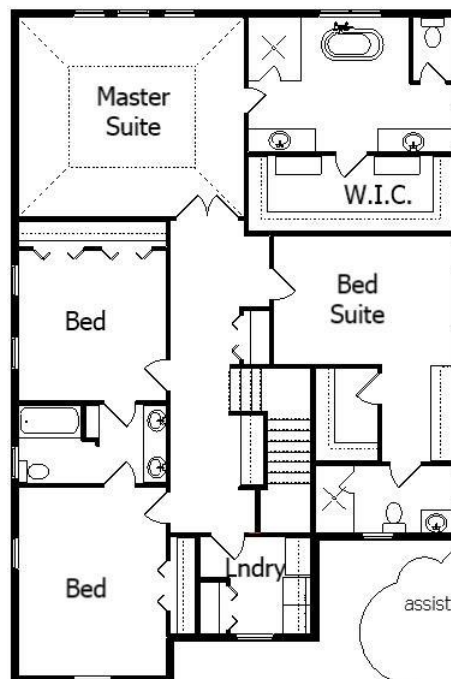

# Your Land Your Style Your Home Your Way Design + Build = Your Best Value

In Town 5017  
3150 Sq.Ft.

The **Kraus** Company  
DESIGN BUILD

248-972-5549

Whether we modify this plan or assist you in the creation of a Custom Home Plan all your own you take the Design to the Level You Choose.