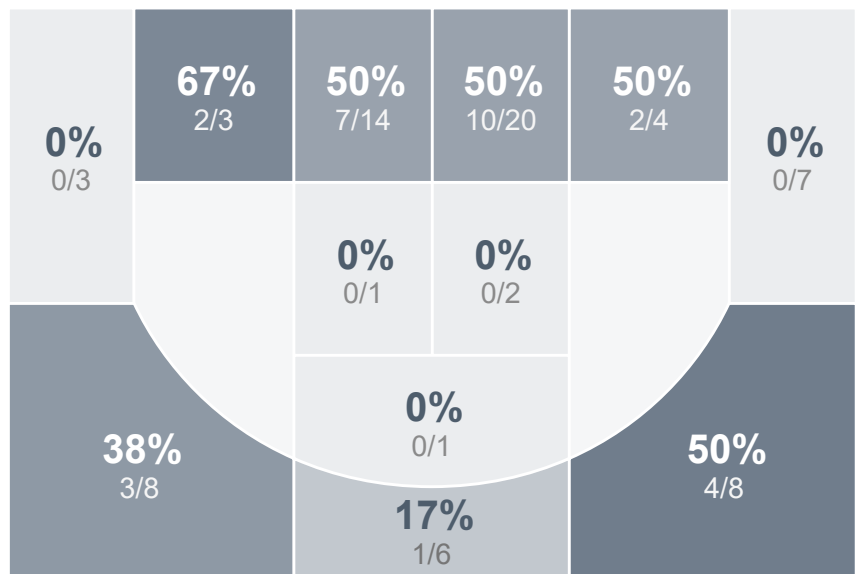

Girls Varsity Basketball