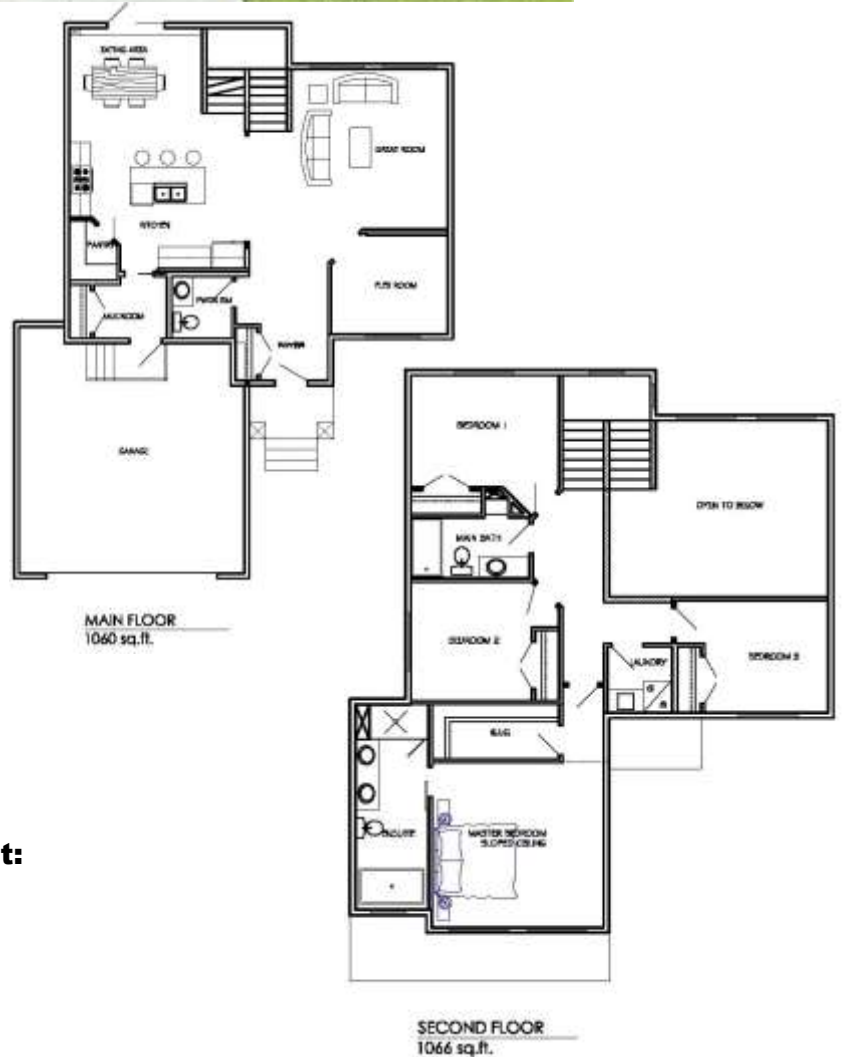

13 Kendall Crescent Prairie View Lakes

\$499,900.00 incl. lot and GST

- Open Concept Two-Story, 2126 sq. ft.
- Approximately 9 ft. Ceiling Heights to Basement & Main Floor
- 4 Bedrooms
- Large, spacious kitchen
- Large Great Room
- Large windows for bright open spaces
- Tall Wall Feature
- Three Car Garage
- Alarm
- Central Vacuum rough-in
- Piled foundation
- Triple pane windows
- 25 year shingles
-