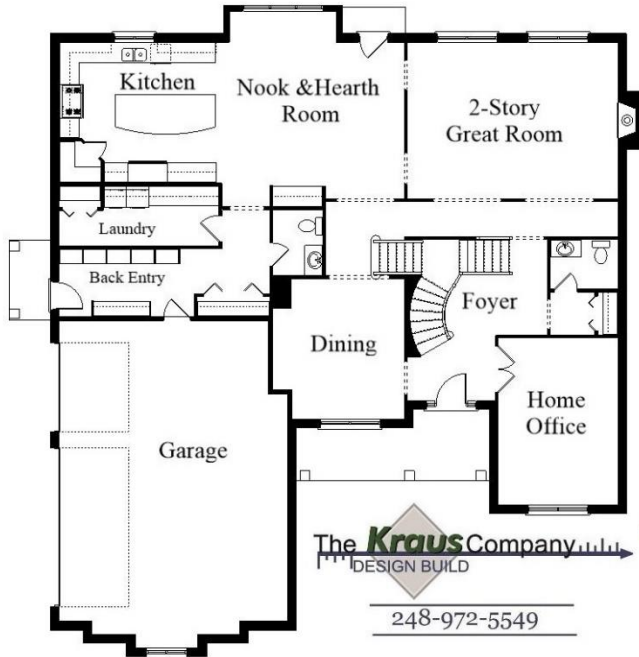

Your Land Your Style Your Home Your Way  
Design + Build = Your Best Value

The **Kraus** Company  
DESIGN BUILD

248-972-5549

Chesapeake Cottage  
3800 Sq.Ft.

Copyright © 2022 Kraus Design Build  
All Rights Reserved

Setting the New Standard

Your Land Your Style Your Home Your Way

Design + Build = Your Best Value

Chesapeake II MG  
3800 Sq.Ft.

Copyright © 2022 Kraus Design Build  
All Rights Reserved

Setting the New Standard