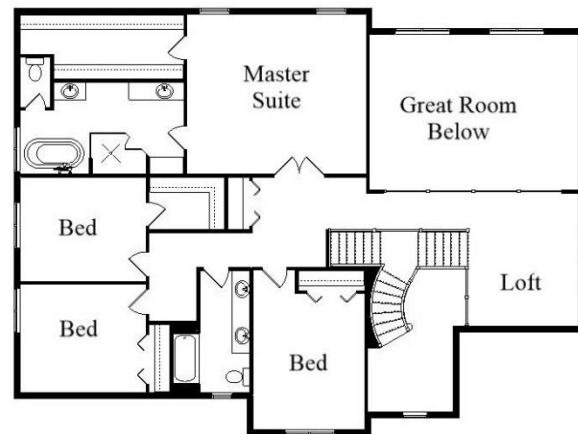

Your Land Your Style Your Home Your Way  
Design + Build = Your Best Value

The **Kraus** Company  
DESIGN BUILD

248-972-5549

Chesapeake Cottage  
3800 Sq.Ft.

Copyright © 2022 Kraus Design Build  
All Rights Reserved

Setting the New Standard

Your Land Your Style Your Home Your Way

Design + Build = Your Best Value

Chesapeake II MG  
3800 Sq.Ft.

Copyright © 2022 Kraus Design Build  
All Rights Reserved

Setting the New Standard