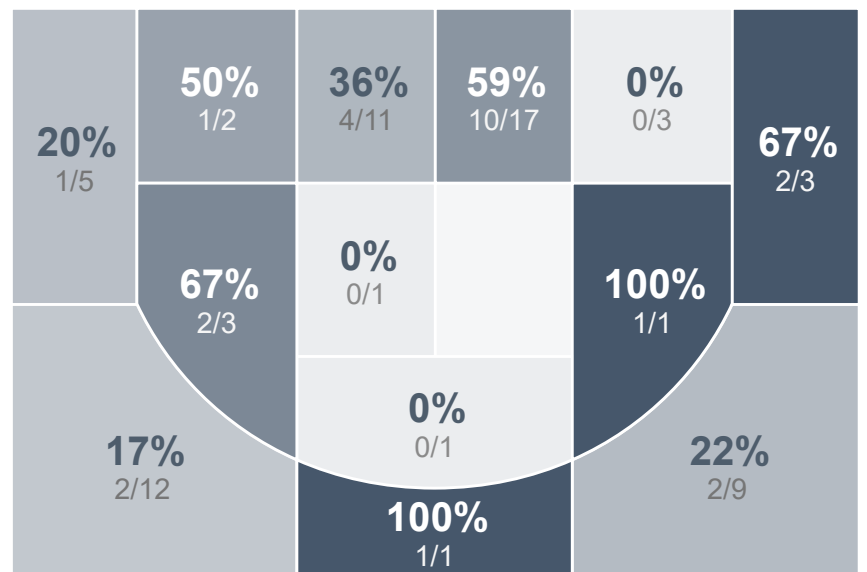

Bismarck High School