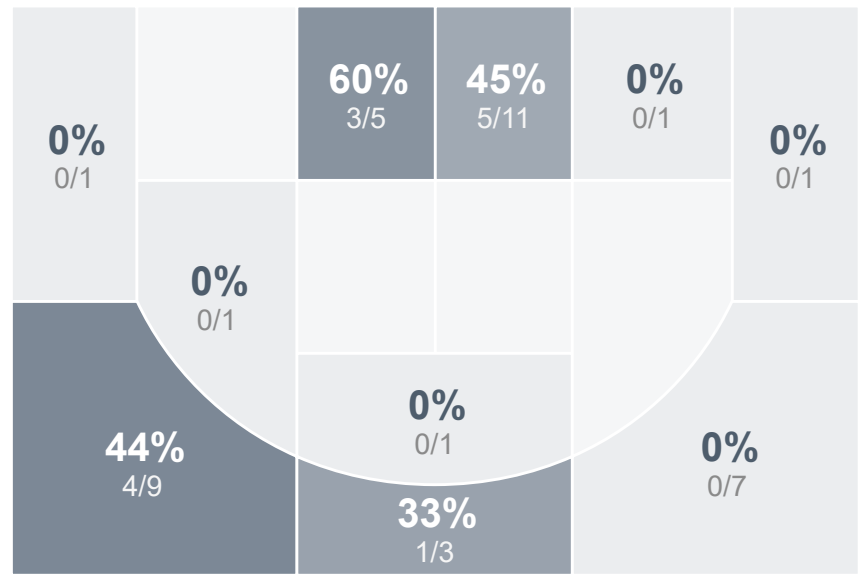

Dickinson Girls Varsity Basketball