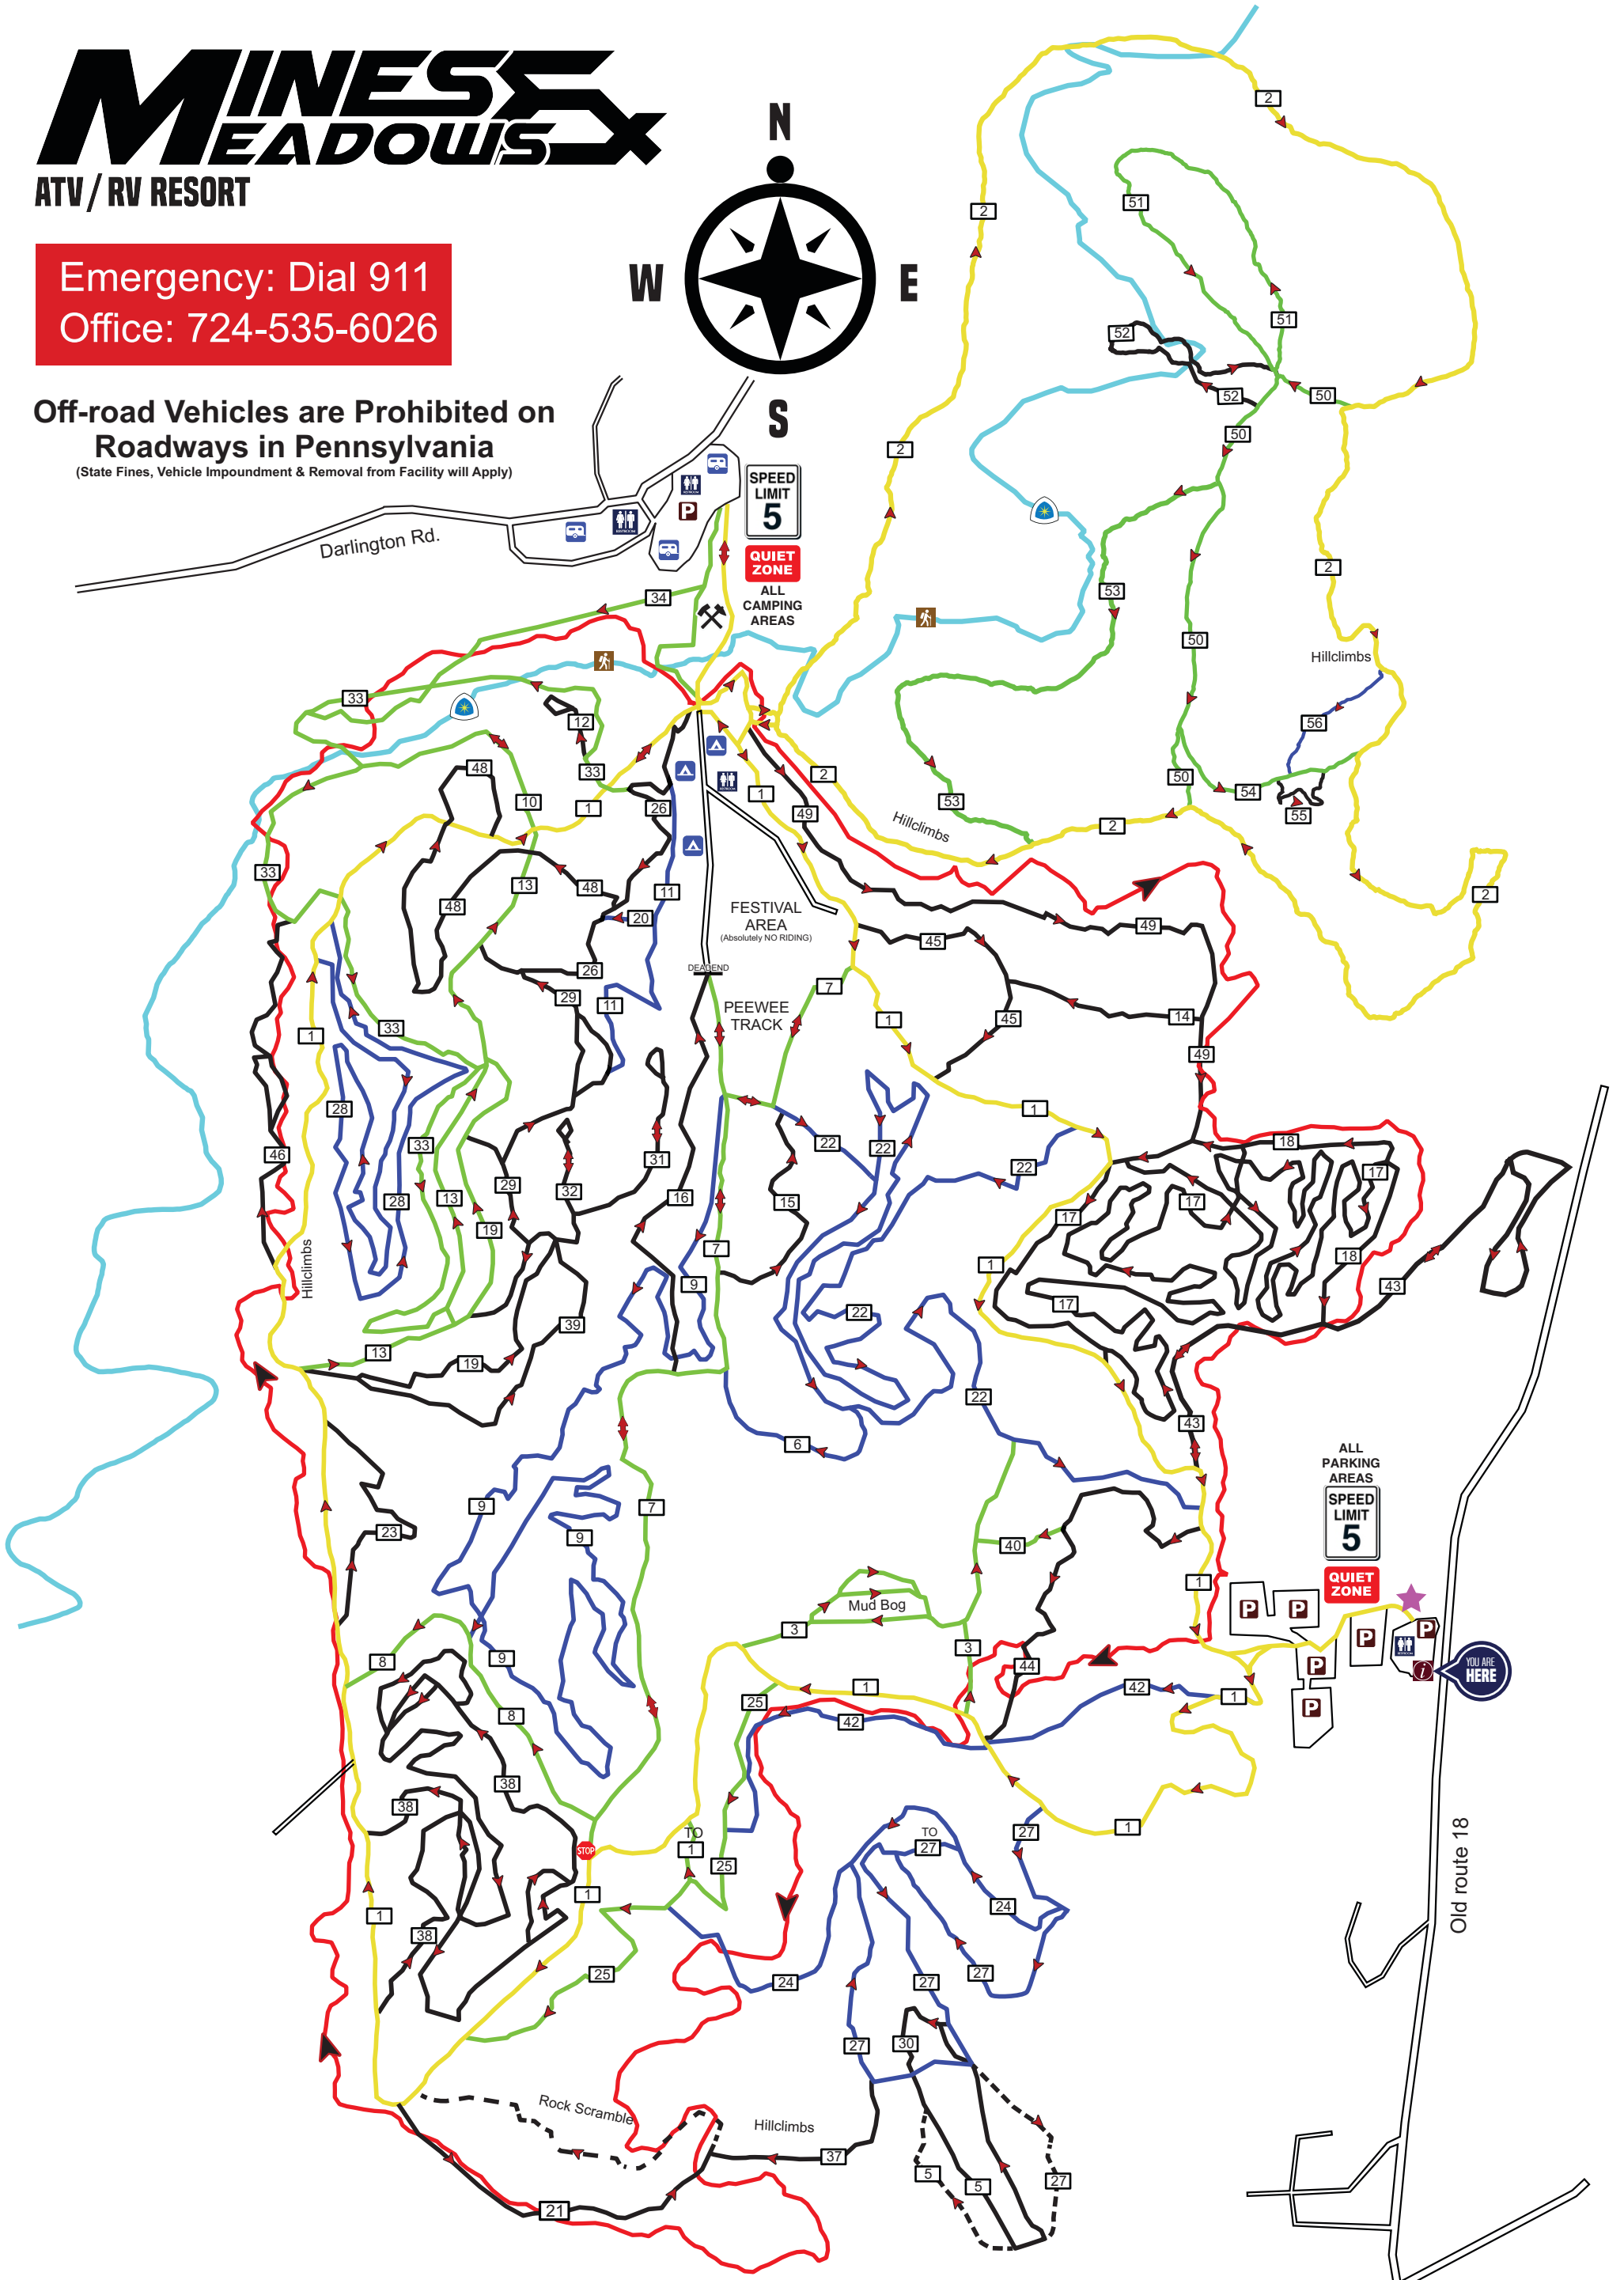

# MINES & MEADOWS

ATV / RV RESORT

Emergency: Dial 911  
Office: 724-535-6026

**Off-road Vehicles are Prohibited on Roadways in Pennsylvania**

(State Fines, Vehicle Impoundment & Removal from Facility will Apply)

## LEGEND

Trailhead   
Main Loop   
Easiest   
More Difficult   
Most Difficult   
No Maintenance 

North Country Trail 

Single Track   
(Dirt Bike Only)

Parking 

Mine Tour   
(Waiting Area)

Restrooms   
Tent Camping   
RV Camping   
Pond   
Office/Information   
Map Scale  200ft