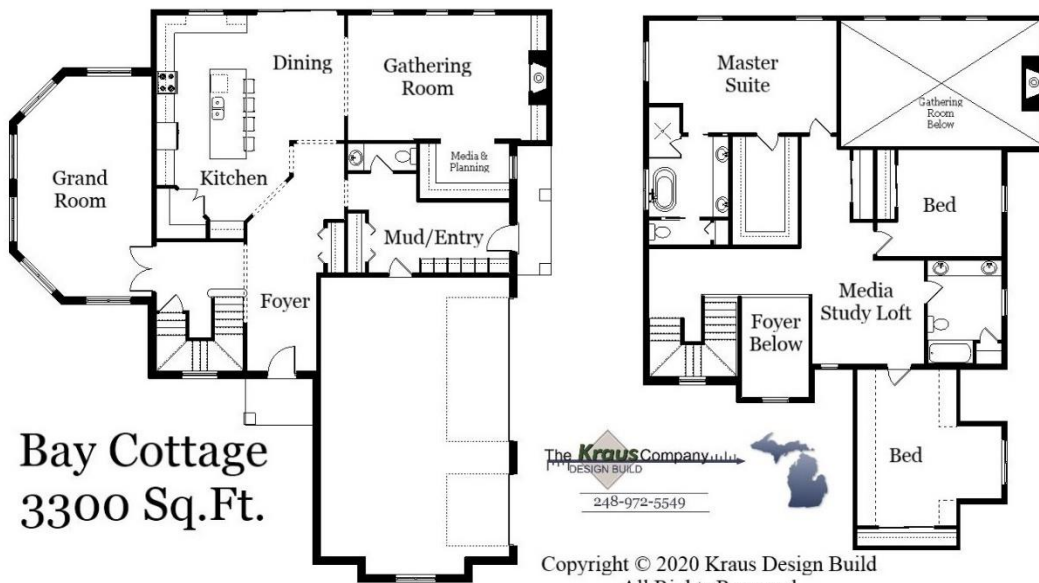

Your Land Your Style Your Home Your Way
Design + Build = Your Best Value

Setting the New Standard

Your Land Your Style Your Home Your Way

Design + Build = Your Best Value

Bay Harbor
3450 Sq.Ft.

The **Kraus** Company, LLC
DESIGN BUILD
248-972-5549

Copyright © 2020
Kraus Design Build
All Rights Reserved

Setting the New Standard