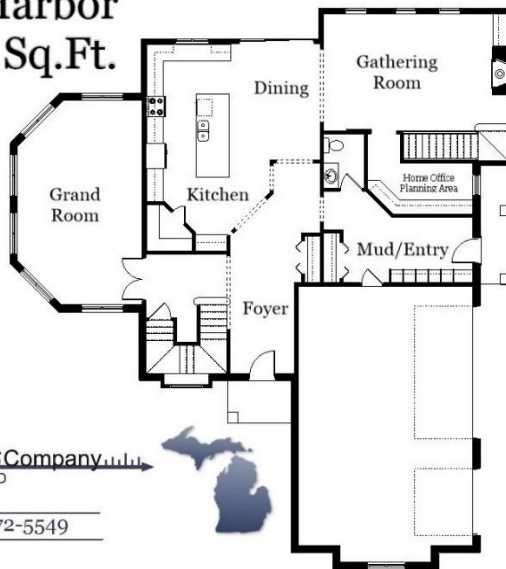

Your Land Your Style Your Home Your Way
Design + Build = Your Best Value

Setting the New Standard

Your Land Your Style Your Home Your Way

Design + Build = Your Best Value

Bay Harbor
3450 Sq.Ft.

The **Kraus** Company, LLC
DESIGN BUILD
248-972-5549