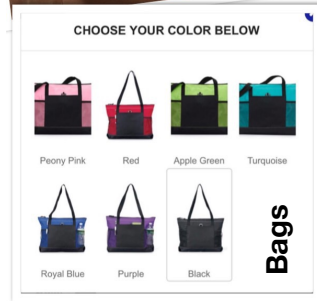

Hello! Thanks for your interest in our This Grateful Heart merchandise!

As you may know, I'm healing from injuries sustained in a wreck earlier this year. Early on, Jesus told me He's carrying me. I was immediately grateful and relaxed, even in ICU, knowing that I was in good hands and would heal completely. My husband and I continue to heal.

Through Jesus Christ's outpouring of love, and my gratitude, bloomed This Grateful Heart and this design. In an effort to pay our medical and living expenses in a timely manner, We're making this design available with T-shirts, hoodies, & bags. Order yours today. **Great gifts!**

Item	Local pick-up prices	Local pick-up prices	Local pick-up prices
T-shirts, Short-sleeves	S,M,L,XL (1XL) $22.00*	2XL & 3XL $25.00*	4XL & 5XL $27.00*
T-shirts, Long-sleeves	S,M,L,XL (1XL) $30.00*	2XL & 3XL $35.00*	Ask
Hoodies	S,M,L,XL (1XL) $43.00*	2XL & 3XL $50.00*	Ask
Zippered Bags with outside pockets	$24.00*	NA	NA
Shipping	*Shipping extra	*Shipping extra	*Shipping extra

All items:

- See photo for colors. [Due to different devices, colors may vary slightly.]
  - Contact me for a larger picture of available colors.
- Call, text, email, or mail your order to us. Also, www.facebook.com/Petalwork.
  - Shannon White-Smith, PO Box 223, Cushing, TX 75760
- Orders take 2-3 weeks to fulfill, from the time we receive your order.
- Contact us to calculate shipping costs.

Payment:

- **Minimum deposit** (half) required with order. Full payment is due prior to shipping.
- Cash, Check, Visa, MasterCard, PayPal, Apple Pay

Delivery:

- Pick-up available in Nacogdoches. Alongside our jewelry designs, I have *sample* sizes (S, M, L, XL, 2XL) available at Nacogdoches Farmers Market on Saturday(s). 8-noon.
- We will contact you when your order is in.
- **Shipping** is added to all such orders. USPS will be used for shipping. Full payment is required prior to any shipped orders.

We're available, during regular business hours, to answer questions. Just ask. =)

Shannon White-Smith
www.petalwork.com

From This Grateful Heart,
Thank you!

Call/text: 512-663-3774
shannon@petalwork.com