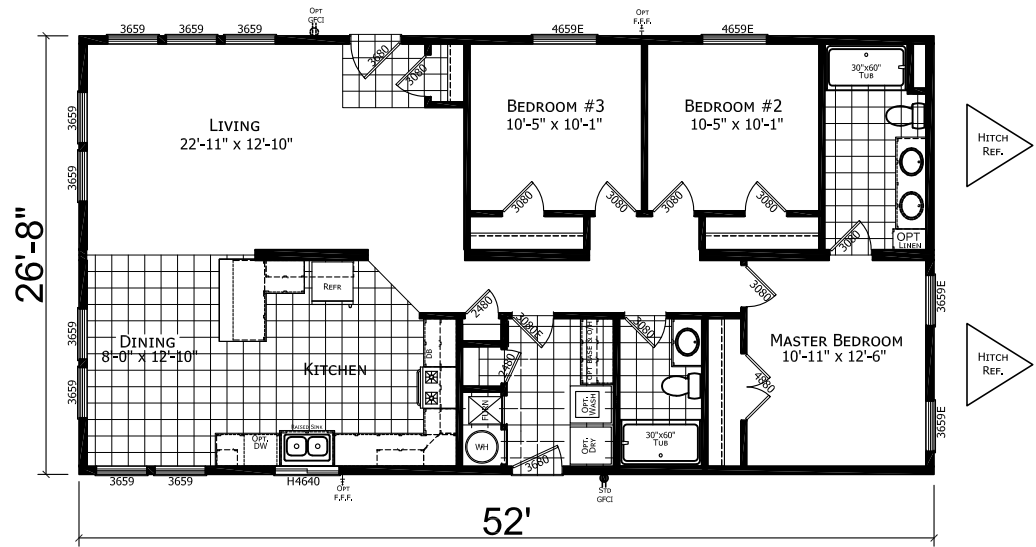

CHAMPION
MANUFACTURED BEAUTIFULLY™
1425 SUNNYSIDE RD. WEISER, ID 83672

MODIFICATIONS

PROJECT: 17-CB4523C
52' x 26'-8" 3 BD 2 BTH
DRAWN BY: J. ALDRICH
DATE: 07-22-19
SCALE: 3/16" = 1'-0"

TITLE: LITERATURE PLAN
FILENAME: CB4523C PFS APPROVAL

SHEET: L-101