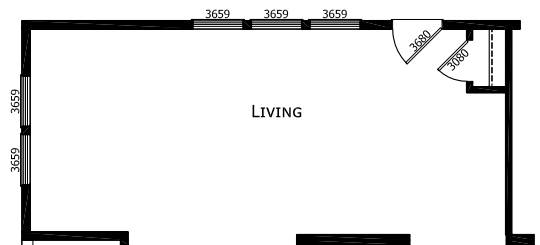

WALK-IN (AGILE SHOWER) NOT AVAILABLE ON 52' MODEL
RADIANT SPA GLAMOUR BATH NOT AVAILABLE ON 52' MODEL