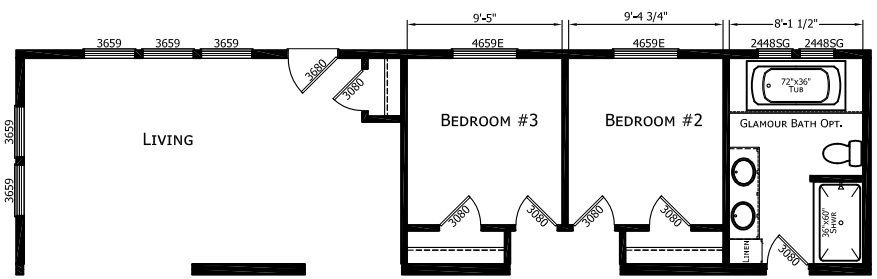

MODEL 17-CB-4523C
3 BEDROOM, 2 BATH
ACTUAL SIZE: 52' x 26'-8"
TOTAL AREA: 1,387 SQ. FT.