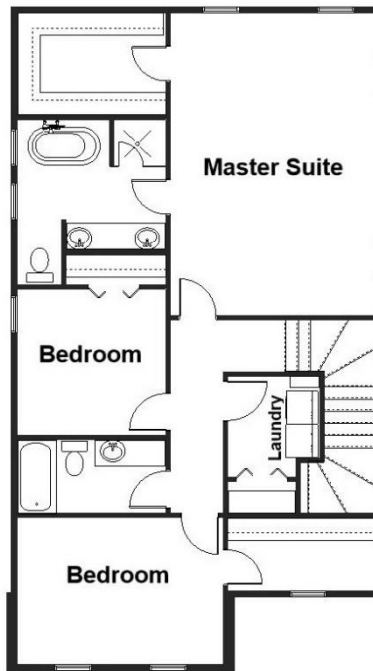

Your Land Your Style Your Home Your Way

Design + Build = Your Best Value

www.krausbuild.com

In Town 4006 D
2065 Sq.Ft.

Copyright © 2020 Kraus Design
All Rights Reserved

Requires 40' x 125' Home Site

The **Kraus** Company
DESIGN BUILD