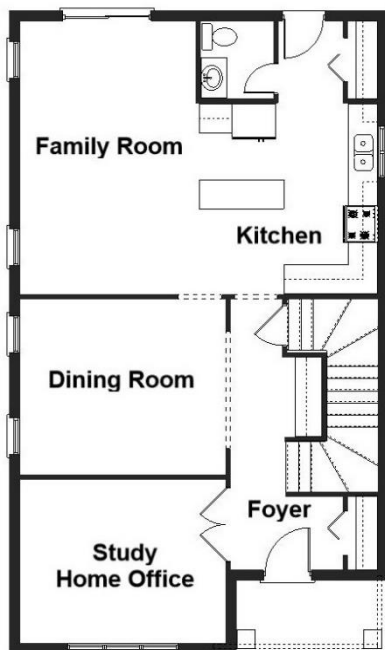

Your Land Your Style Your Home Your Way

Design + Build = Your Best Value

www.krausbuild.com

In Town 4006 D
2065 Sq.Ft.

Copyright © 2020 Kraus Design
All Rights Reserved

Requires 40' x 125' Home Site

The **Kraus** Company
DESIGN BUILD