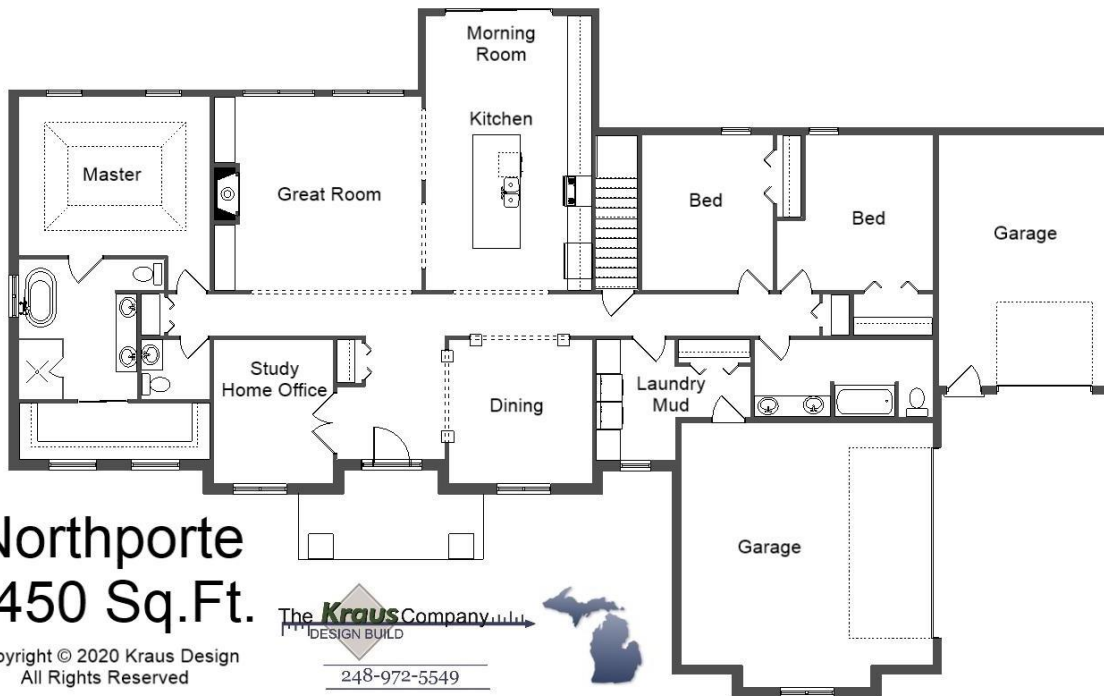

Your Land Your Style Your Home Your Way
Design + Build = Your Best Value

Northporte
2450 Sq.Ft.

Copyright © 2020 Kraus Design
All Rights Reserved

The **Kraus** Company
DESIGN BUILD

248-972-5549

Setting the New Standard