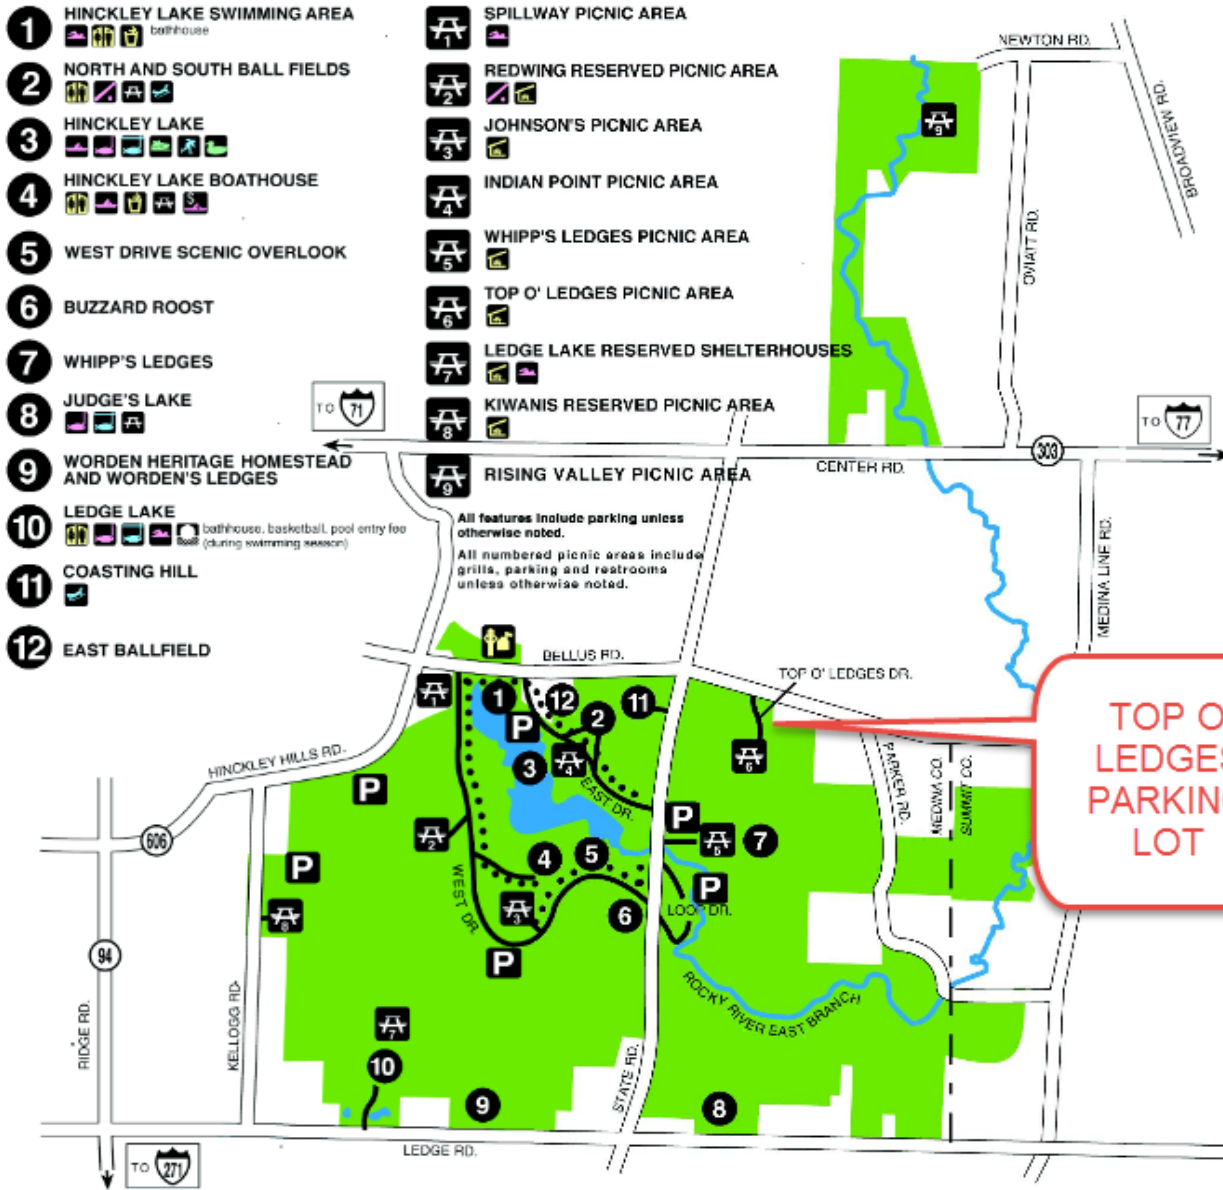

# Hinckley Reservation

TOP O  
LEDGES  
PARKING  
LOT