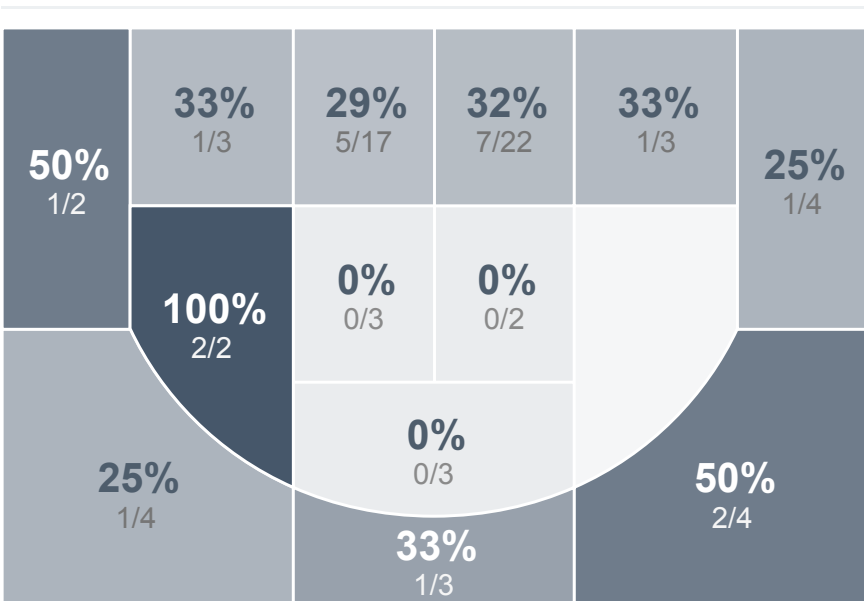

Girls Varsity Basketball