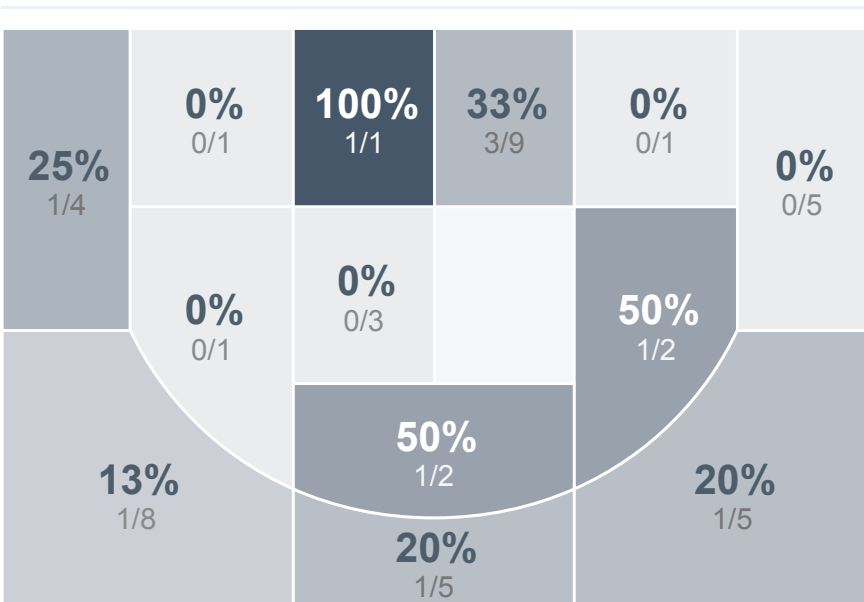

Turtle Mountain High School