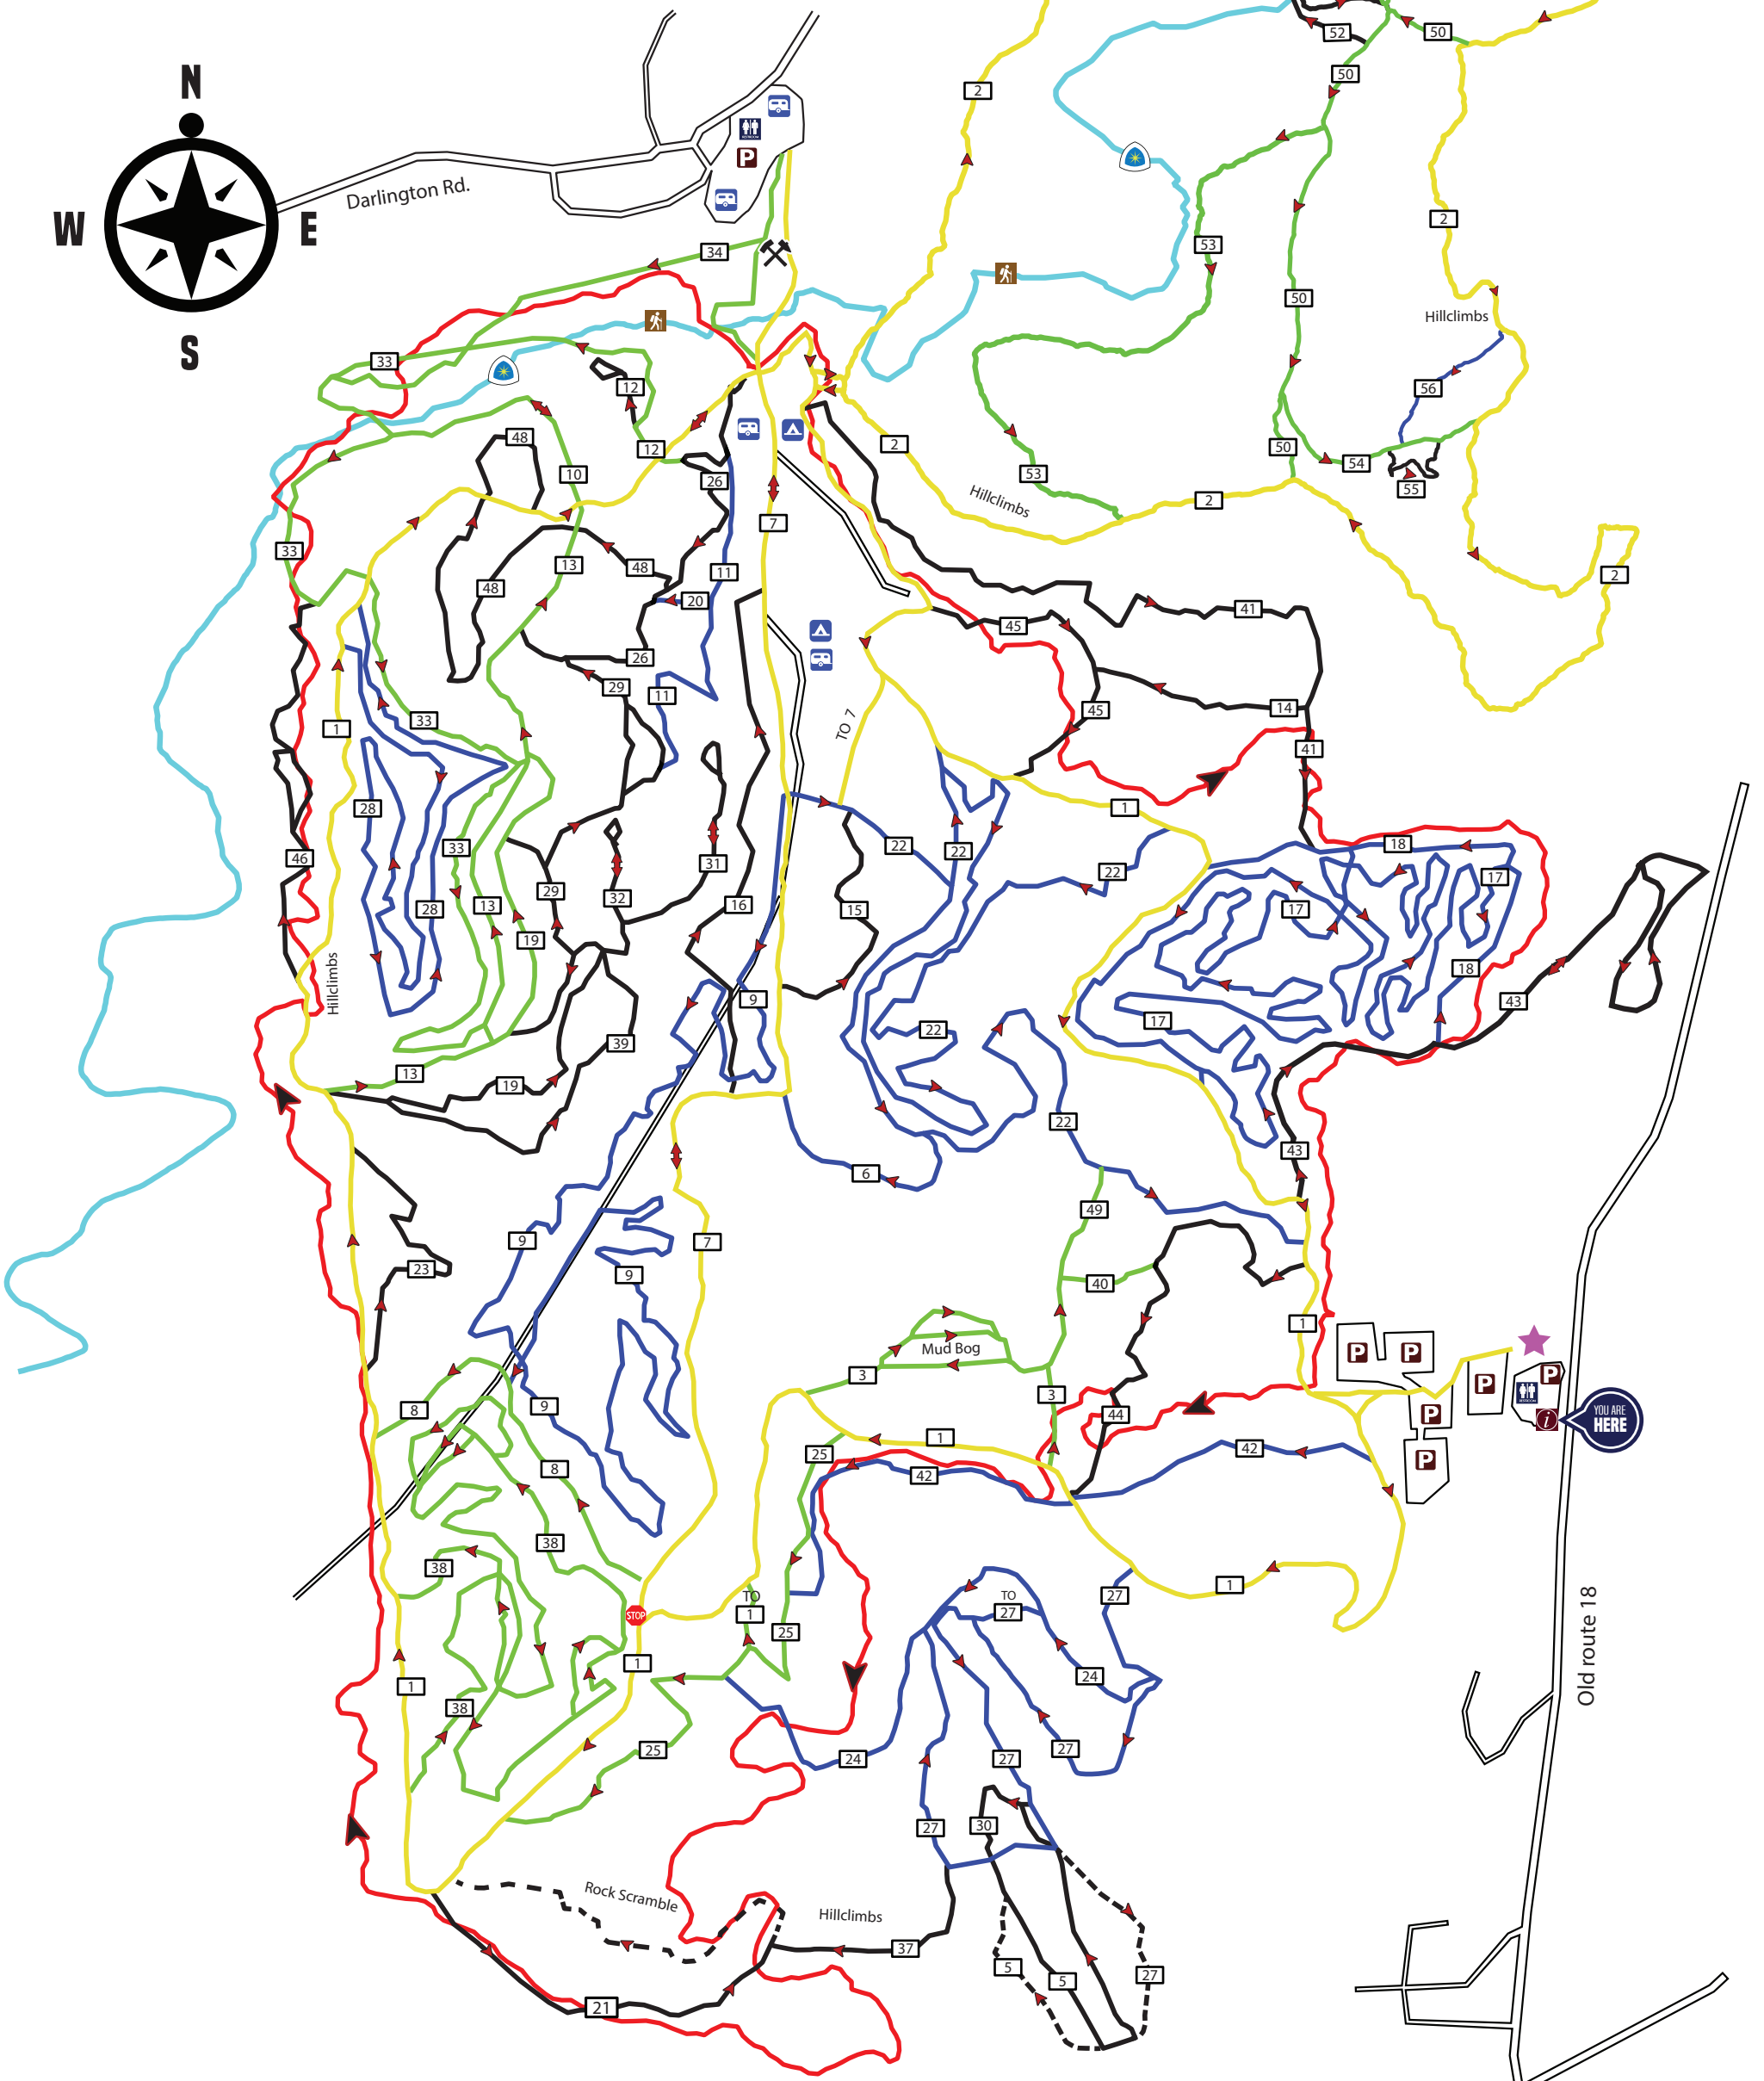

# MINES & MEADOWS

ATV / RV RESORT

Emergency: Dial 911  
Office: 724-535-6026

**Mines and Meadows Park Info**  
 Phone: 724-535-6026  
 Fax: 724-536-6028  
 Address: 1307 Old Route 18, Wampum, PA 16157  
 GPS: N40 51.847 W80 19.933  
 Email: info@minesandmeadows.com  
 Office Hours: 9:00am-5:00pm

## LEGEND

- Trailhead
- Main Loop (Easy)
- Easiest
- More Difficult
- Most Difficult
- No Maintenance

- North Country Trail (Foot Traffic Only)
- Single Track (Dirt Bike Only)
- Parking
- Mine Tour (Waiting Area)

- Restrooms
- Tent Camping
- RV Camping
- Pond
- Office/Information
- Map Scale