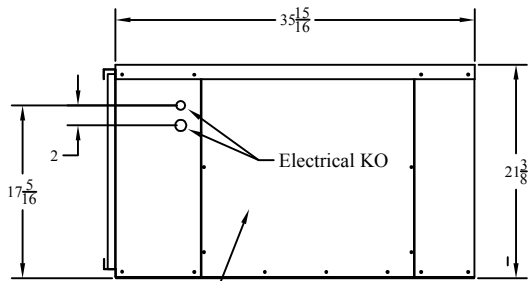

(2) 12"x12" Blower

Right Side

Front Side

View "A"

Compressor & Service Access Panel

Electrical KO

(5) 18in x 20in x 1in Filters

Left Side

REVI:	
DATE:	07-22-14
SCALE:	None
BY:	Allen Diehl

10TH [Left Hand]
General Arrangement

Cold Flow/Dual Air Inc.
1050 NW 21st Street
Miami Florida 33127
Ph; (305) 545-6666
Fax: (305) 325-1966

072214