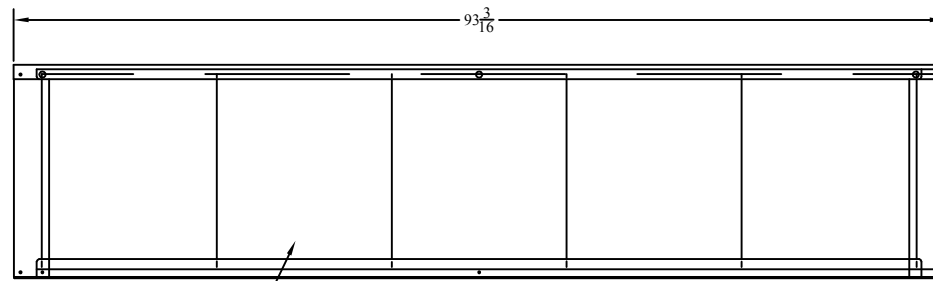

(2) 12"x12" Blower

Right Side

Front Side

View "A"

Compressor & Service Access Panel

Electrical KO

(5) 18in x 20in x 1in Filters

Left Side

REVI:	
DATE:	07-22-14
SCALE:	None
BY:	Allen Diehl

10TH [Left Hand]
General Arrangement

Cold Flow/Dual Air Inc.
1050 NW 21st Street
Miami Florida 33127
Ph; (305) 545-6666
Fax: (305) 325-1966

072214