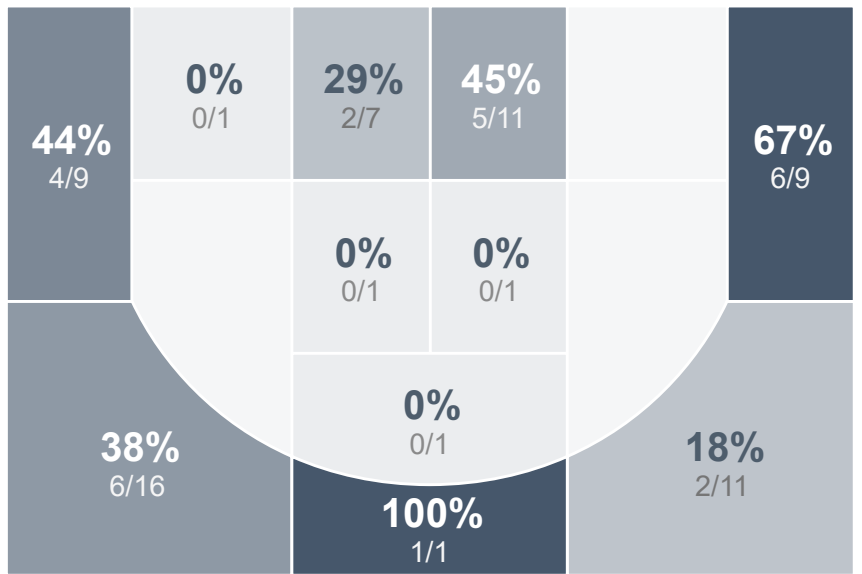

St. Mary's Saints Girls Basketball