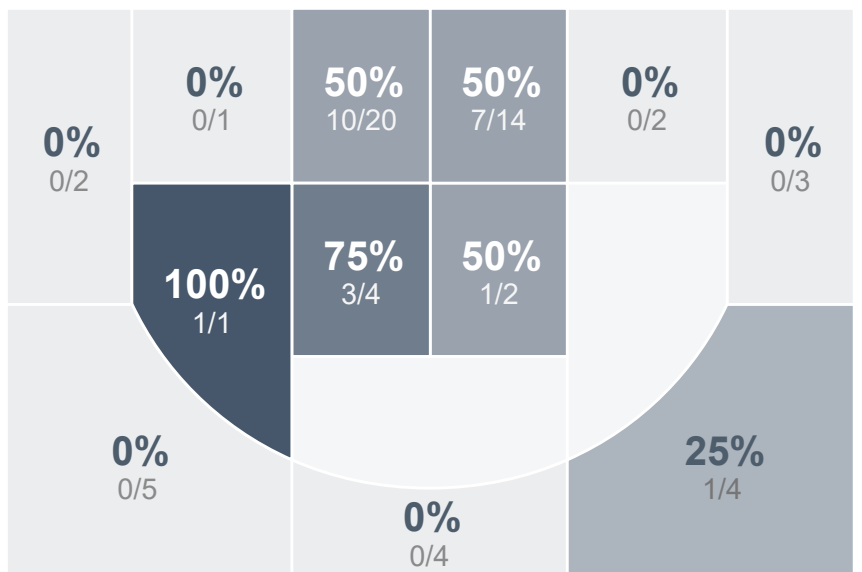

Watford City High School