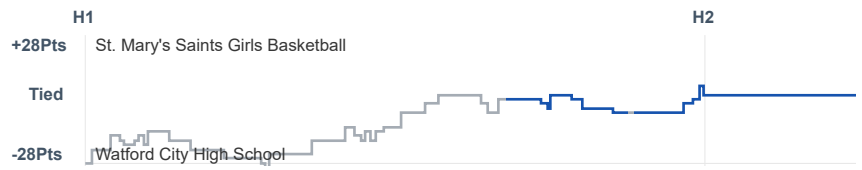

Box Score Report

SMCHS vs Watford City - Feb 8, 2022 - W 76-59

Period Stats

Team	1	2	Final
SMCHS	44	32	76
WCHS	29	30	59

Run Graph

Team Stats

	SMCHS	WCHS
Field Goal %	38.2%	37.1%
Effective Field Goal %	52.2%	37.9%
2FG Made/Attempted	7/22	22/44
2FG%	31.8%	50.0%
3FG Made/Attempted	19/46	1/18
3FG%	41.3%	5.6%
FT Made/Attempted	5/6	12/16
Free Throw Percentage	83.3%	75.0%
Points Per Possession	1.09	0.84
Transition Points	14	10
Points Off Turnovers	7	10
Second Chance Points	14	5
Points in the Paint	14	42
Offensive Rebounds	14	11
Defense Rebounds	30	27
Assists	24	10
Deflections	14	12
Steals	7	6
Blocks	3	3
Turnovers	13	12
Personal Fouls	12	9
Charges Taken	0	0