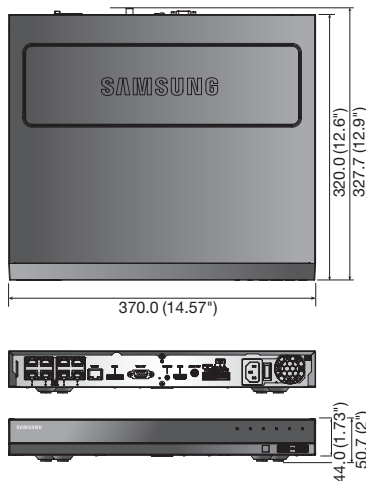

Dimensions

Unit : mm (inch)

SRN-873S		
DISPLAY		
Video	Inputs / Resolution	Up to 8CH / CIF ~ 8M
	Protocols	Samsung, ONVIF
Live	Local Display	HDMI / VGA
	Multi Screen Display	[Local monitor] 1 / 4 / 6 / 8 / Auto sequence, [Web] 1 / 4 / 8 / Auto sequence
	Performance	[Local monitor] 8M (20fps), 5M (30fps), 3M (50fps), 2M (150fps), 720p (240fps), D1 (240fps) [Web] 5M (30fps), 3M (60fps), 2M (120fps), 720p (240fps), D1 (240fps)
PERFORMANCE		
Operating System	Embedded	Linux
	Compression	H.264, MJPEG
Recording	Recording Bandwidth	64Mbps, 2M 8 camera real-time recording
	Resolution	CIF ~ 8M
	Mode	Normal, Scheduled, Event (Pre / Post)
	Event Trigger	Alarm input (4), Video loss, Camera event (Alarm in, MD, Video analytics)
	Event Action	E-mail, PTZ preset, Alarm out, Buzzer, Monitor out
Search & Playback	Playback Bandwidth	32Mbps
	Performance	Max. 3 users
	Mode	Date & Time (Calendar) / Event log list / Text Search (POS)
	Simultaneous Playback	[Local monitor] Up to 8CH, [Web, CMS] Up to 8CH
	Resolution	CIF ~ 8M
	Fish-eye Dewarping	Via Smartviewer
Storage	Internal	2 SATA
	External (DAS)	1 e-SATA
	Max.Capacity	Internal 8TB
Back up	File Back up	BU/EXE (USB), JPG/AVI (Web, CMS)
	Function	Max. 8CH playback, Date-time/title display
Sensor	Input / Output	4 / 3 (NO 2ea, NO/NC 1ea)
Audio	Input / Compression	8CH (Network) / G.711, G.726, AAC (16/48KHz)
	Audio Communication	2-way
NETWORK		
Protocol Support	TCP/IP, UDP/IP, RTP (UDP), RTP (TCP), RTSP, NTP, HTTP, DHCP (Server, Client), PPPoE, SMTP, ICMP, IGMP, ARP, DNS, DDNS, uPnP, HTTPS, SNMP, ONVIF (Profile-S)	
DDNS	Samsung iPOLiS DDNS	
Transmission Bandwidth	Max. 128Mbps	
Max. Remote Users	Search 3 / Live unicast 10 / Live multicast 20	
IP	IPv4 / IPv6	
Security	IP address filtering, User access log, 802.1x authentication, Encryption	
Language	GUI / Web	English, French, German, Italian, Spanish, Russian, Turkish, Polish, Dutch, Swedish, Czech, Portuguese, Danish, Rumanian, Serbian, Croatian, Hungarian, Greek, Norwegian, Finnish, Korean, Chinese, Japanese, Thai
OS	Supported OS : Window XP (Service pack 2 or above), Vista, 7, 8, Mac OS X (10.6 or above)	
Web Browser	Microsoft Internet Explorer (Updated Ver. 8 ~10, IE 9 or above recommended), Mozilla Firefox (Ver. 19.x or above), Google Chrome (Ver. 26.x or above), Apple Safari (Ver. 6.0.3 or above)	
Viewer Software	Type	SSM, Webviewer, SmartViewer, iPOLiS mobile viewer
	CMS Support	SDK / CGI (SUNAPI)
FUNCTIONS		
Camera Setup	Register	PnP mode, Manual mode
	Setup Items	IP address, Add profile edit, Bitrate, Compression, GOP, Quality
		Camera MD setup Camera video setup (Simple focus, Brightness/Contrast, Flip/Mirror, IRIS, WDR, D&N, SSNR, Shutter, SDDR, DIS)
Camera Control	PoE	Monitor PoE power consumption, On/Off control for each PoE camera Remote reset for each PoE camera
Easy Configuration	Setup Wizard (Date/Time, Network, Auto camera configuration)	
PTZ	Control / Preset	Via GUI, Webviewer, SPC-2000 / 255
	OS	Android, iOS
Smart phone	Control	Live (4CH) / Playback (1CH)
System Control	Mouse, IR Remocoan, Web, SPC-2000 (Controller)	
INDICATOR / INTERFACE		
Front	Indicator	Power status LED 1ea, HDD action LED 1ea, Alarm status LED 1ea Record status LED 1ea, Network action LED 1ea, Back up LED 1ea
	USB	2ea (Front 2ea)
	HDMI / VGA	1ea / 1ea
Connections	Audio	Out 1ea (RCA, Line)
	Ethernet	RJ-45 8ea (PoE/PoE+, 100Mbps), RJ-45 1ea (WAN, 1Gbps)
	Alarm	In 4ea (Terminal block) / Out 3ea (Terminal block)
	Reset	Yes (Factory reset)
SYSTEM		
Log	Log List	Max. 20000 (System log, Event log each)
GENERAL		
Electrical	Input Voltage / Current	100 ~ 240V AC, 50/60Hz / 3 ~ 1.5A
	Power Consumption	Max. 166W (2 HDD, PoE on), 44W (2 HDD, PoE off)
	PoE Budget	Max. 100W
Environmental	Operating Temperature	+0°C ~ +40°C (+32°F ~ +104°F)
	Operating Humidity	20% ~ 85% RH
Mechanical	Color / Material	Black / Metal
	Dimensions (WxHxD)	370.0 x 44.0 x 320.0mm (14.57" x 1.73" x 12.6") (1U)
	Weight	Approx. 3.4Kg (7.49lb), 1TB HDD 1ea included