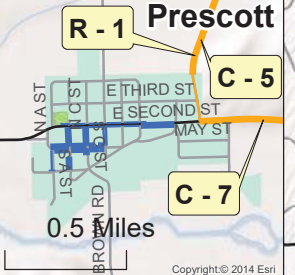

College Place and Walla Walla

Blue Mountain Region Trails Proposed Regional Connections

Dayton

Starbuck

- Proposed Improvements**
- Trails
 - Paths
 - Sidewalks
 - Bike Lanes
 - Shared Roads
- Existing Features**
- Trails
 - ▣ Trail Area
 - Service Roads to Trails
 - Paths
 - Sidewalks
 - Bike Lanes
 - Shared Roads
 - Whitman Mission
 - ▣ Parks - Open Space
 - ▣ Federal Land
 - ▣ State Land
 - ▣ Tribal Land
 - ▣ Mill Creek Watershed
 - ▣ National Forest
 - ▣ Water Features