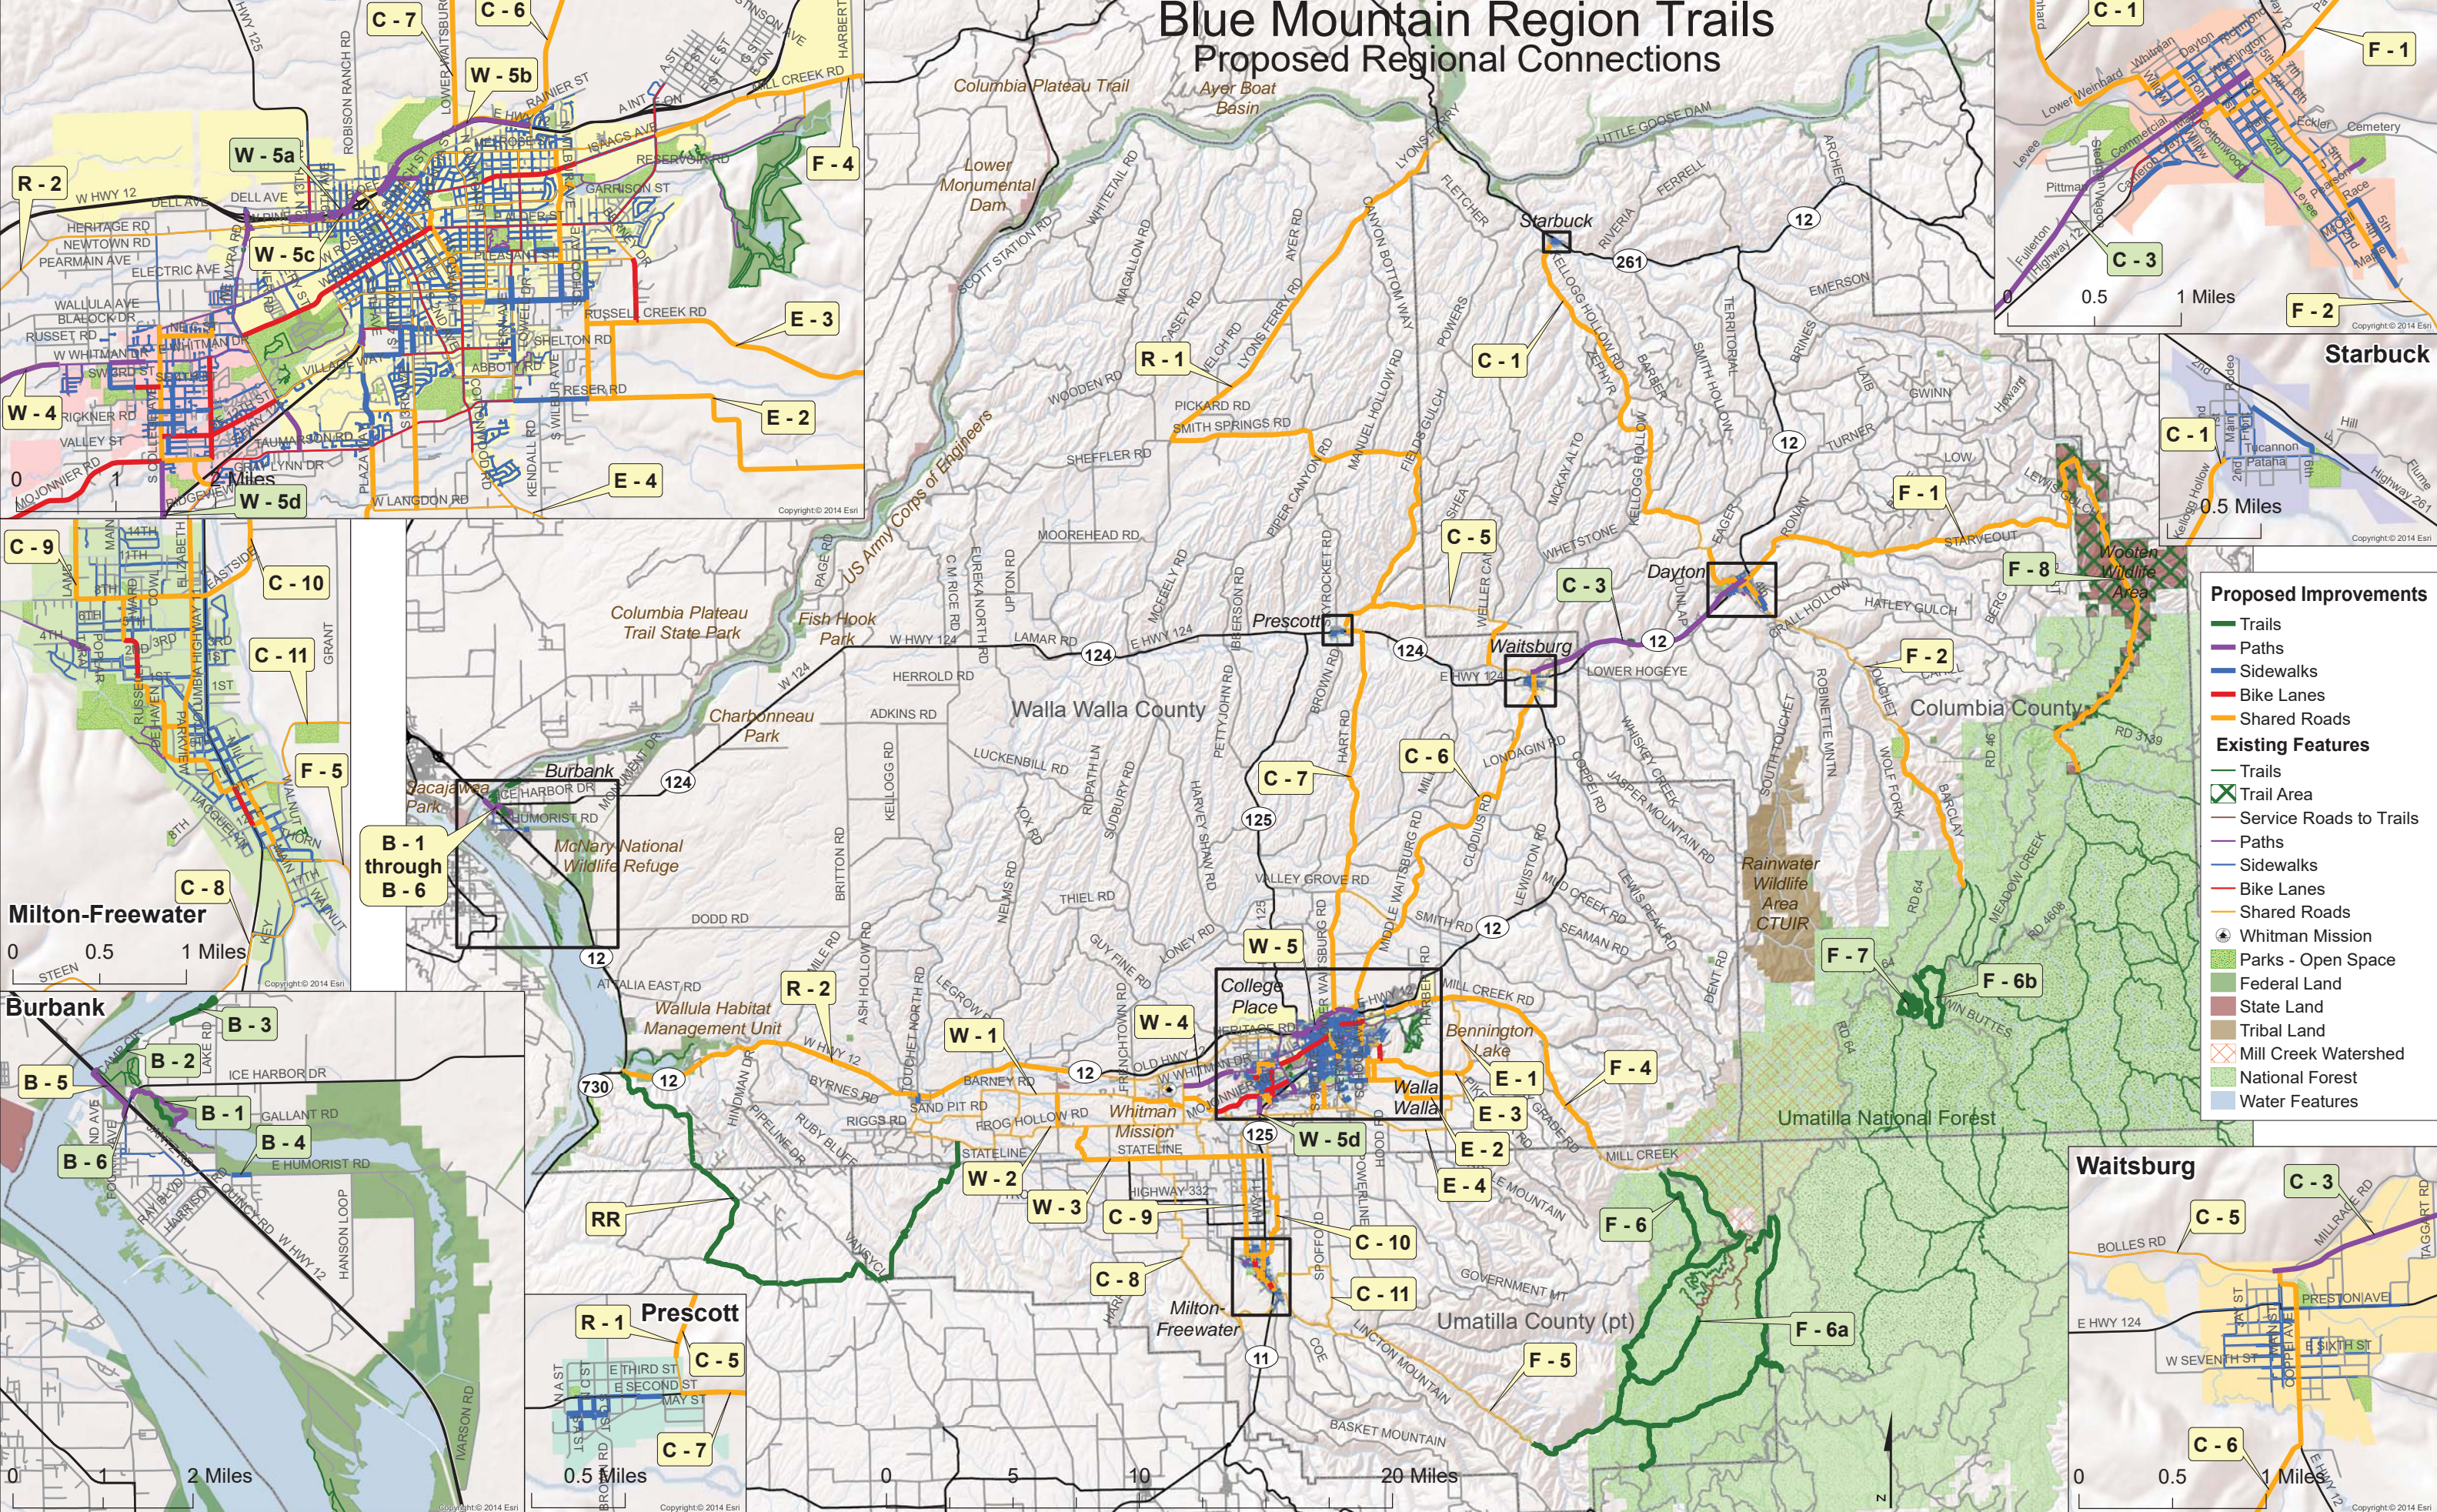

College Place and Walla Walla

Blue Mountain Region Trails Proposed Regional Connections

Dayton

Starbuck

- Proposed Improvements**
- Trails
 - Paths
 - Sidewalks
 - Bike Lanes
 - Shared Roads
- Existing Features**
- Trails
 - ▣ Trail Area
 - Service Roads to Trails
 - Paths
 - Sidewalks
 - Bike Lanes
 - Shared Roads
 - Whitman Mission
 - ▣ Parks - Open Space
 - ▣ Federal Land
 - ▣ State Land
 - ▣ Tribal Land
 - ▣ Mill Creek Watershed
 - ▣ National Forest
 - ▣ Water Features