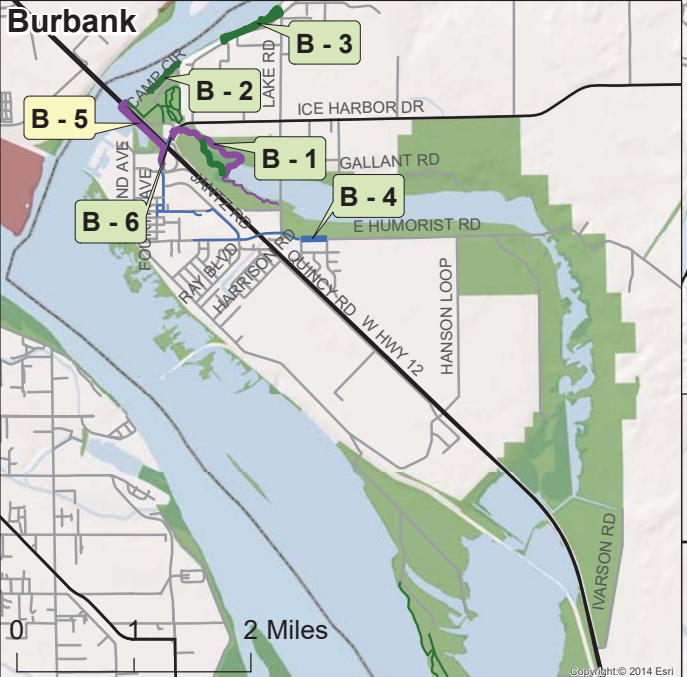

College Place and Walla Walla

Blue Mountain Region Trails Proposed Regional Connections

Dayton

Starbuck

- Proposed Improvements**
- Trails
 - Paths
 - Sidewalks
 - Bike Lanes
 - Shared Roads
- Existing Features**
- Trails
 - ▣ Trail Area
 - Service Roads to Trails
 - Paths
 - Sidewalks
 - Bike Lanes
 - Shared Roads
 - Whitman Mission
 - ▣ Parks - Open Space
 - ▣ Federal Land
 - ▣ State Land
 - ▣ Tribal Land
 - ▣ Mill Creek Watershed
 - ▣ National Forest
 - ▣ Water Features