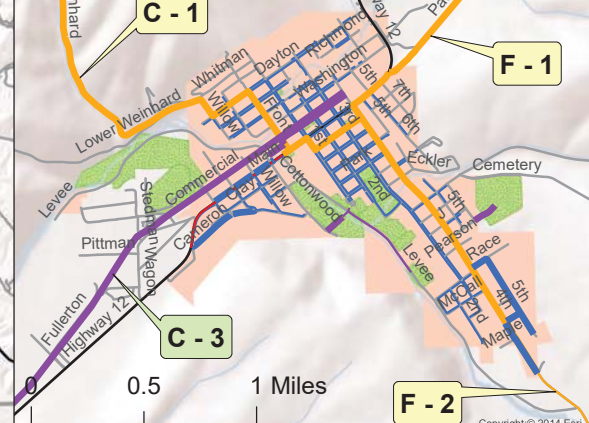

College Place and Walla Walla

Blue Mountain Region Trails Proposed Regional Connections

Dayton

Starbuck

- Proposed Improvements**
- Trails
 - Paths
 - Sidewalks
 - Bike Lanes
 - Shared Roads
- Existing Features**
- Trails
 - ▣ Trail Area
 - Service Roads to Trails
 - Paths
 - Sidewalks
 - Bike Lanes
 - Shared Roads
 - Whitman Mission
 - ▣ Parks - Open Space
 - ▣ Federal Land
 - ▣ State Land
 - ▣ Tribal Land
 - ▣ Mill Creek Watershed
 - ▣ National Forest
 - ▣ Water Features