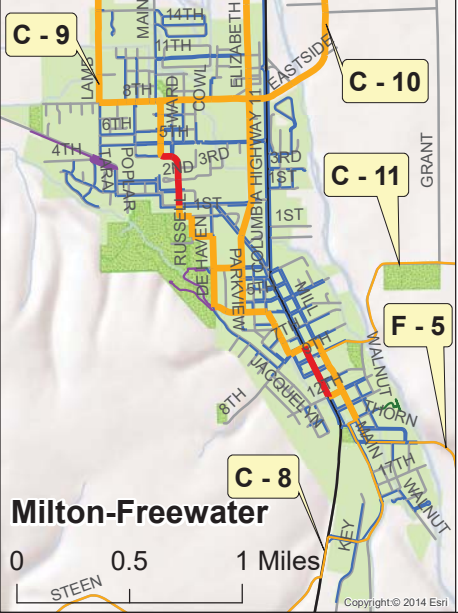

College Place and Walla Walla

Blue Mountain Region Trails Proposed Regional Connections

Dayton

Starbuck

- Proposed Improvements**
- Trails
 - Paths
 - Sidewalks
 - Bike Lanes
 - Shared Roads
- Existing Features**
- Trails
 - ▣ Trail Area
 - Service Roads to Trails
 - Paths
 - Sidewalks
 - Bike Lanes
 - Shared Roads
 - Whitman Mission
 - ▣ Parks - Open Space
 - ▣ Federal Land
 - ▣ State Land
 - ▣ Tribal Land
 - ▣ Mill Creek Watershed
 - ▣ National Forest
 - ▣ Water Features