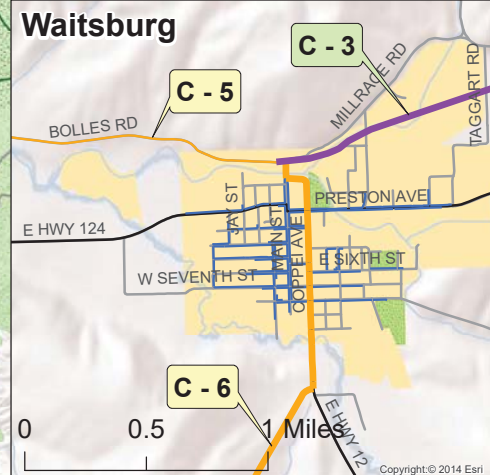

College Place and Walla Walla

Blue Mountain Region Trails Proposed Regional Connections

Dayton

Starbuck

- Proposed Improvements**
- Trails
 - Paths
 - Sidewalks
 - Bike Lanes
 - Shared Roads
- Existing Features**
- Trails
 - ▣ Trail Area
 - Service Roads to Trails
 - Paths
 - Sidewalks
 - Bike Lanes
 - Shared Roads
 - Whitman Mission
 - ▣ Parks - Open Space
 - ▣ Federal Land
 - ▣ State Land
 - ▣ Tribal Land
 - ▣ Mill Creek Watershed
 - ▣ National Forest
 - ▣ Water Features