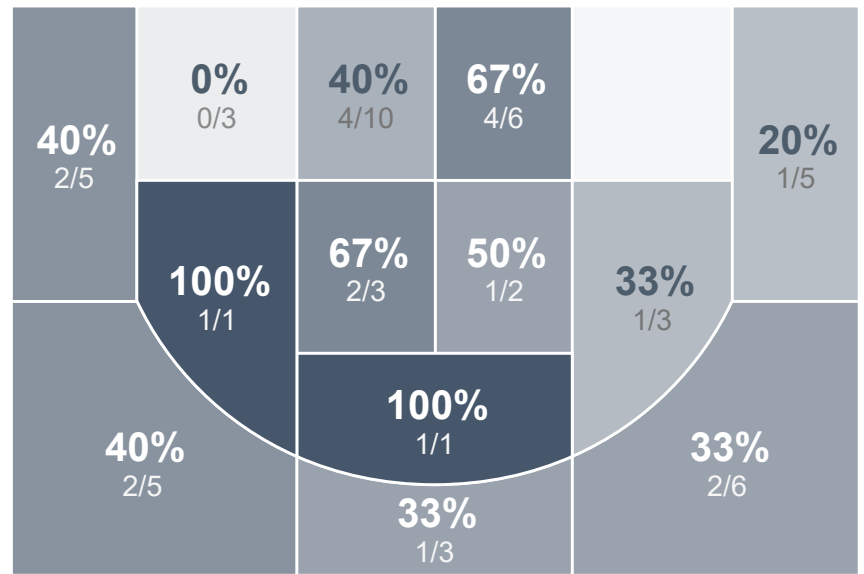

Watford City Girls Basketball