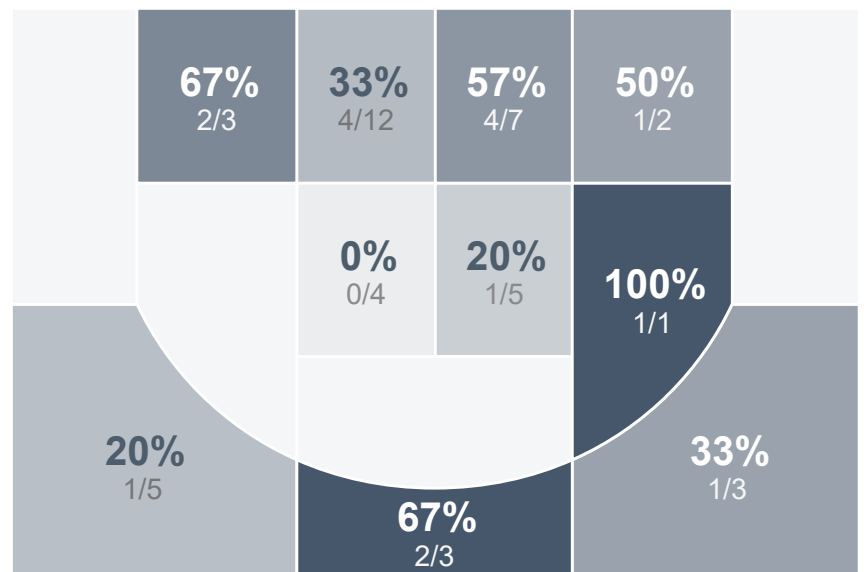

Mandan High School