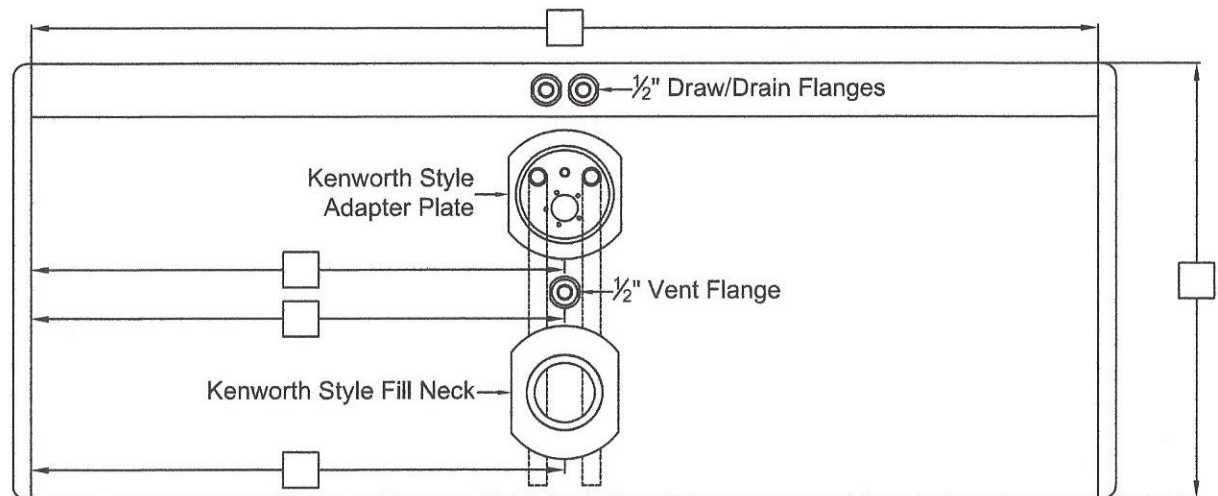

1/2" Plug

Fax #: _____

Do you need any mounting hardware?

Vent

Straps Mtg Kit Combo Kit

Sending Unit

Please note parts and mounting are not included in the price of the tank.

Other

This configuration is typically found on tanks after to 2010.

Kenworth Style

Truck Front
Ditch Side 

Please note: All sizes are NPTF unless otherwise noted and reference all measurements from the lateral weld seam and the end cap weld seam to the center of the fittings.