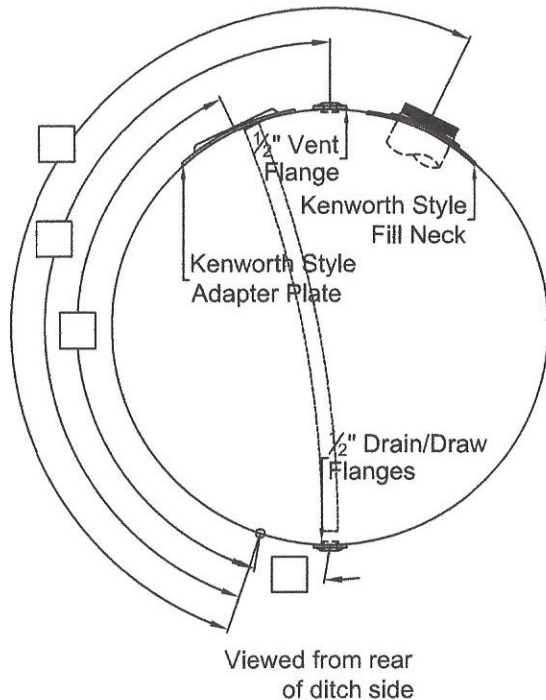

1/2" Plug

Fax #: _____

Do you need any mounting hardware?

Vent

Straps Mtg Kit Combo Kit

Sending Unit

Please note parts and mounting are not included in the price of the tank.

Other

This configuration is typically found on tanks after to 2010.

Kenworth Style

Truck Front
Ditch Side 

Please note: All sizes are NPTF unless otherwise noted and reference all measurements from the lateral weld seam and the end cap weld seam to the center of the fittings.