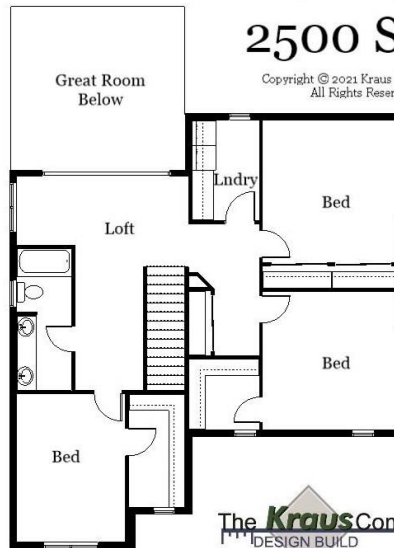

Your Land Your Style Your Home Your Way

Design + Build = Your Best Value

In Town 5040 D  
2500 Sq. Ft.

Copyright © 2021 Kraus Design Build  
All Rights Reserved

The **Kraus** Company  
DESIGN BUILD

248-972-5549