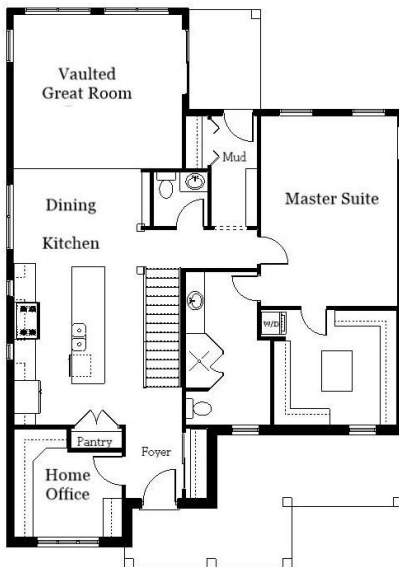

Your Land Your Style Your Home Your Way

Design + Build = Your Best Value

In Town 5040 D  
2500 Sq. Ft.

Copyright © 2021 Kraus Design Build  
All Rights Reserved

The **Kraus** Company  
DESIGN BUILD

248-972-5549